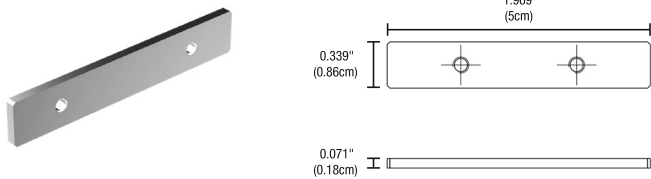

REINFORCEMENT JOINER

Reinforcement joiner used for cutting and mechanically joining two tracks together.

System	Type
MT48	J1
MT48 MicroTrack 48VDC	J1 Reinforcement Joiner