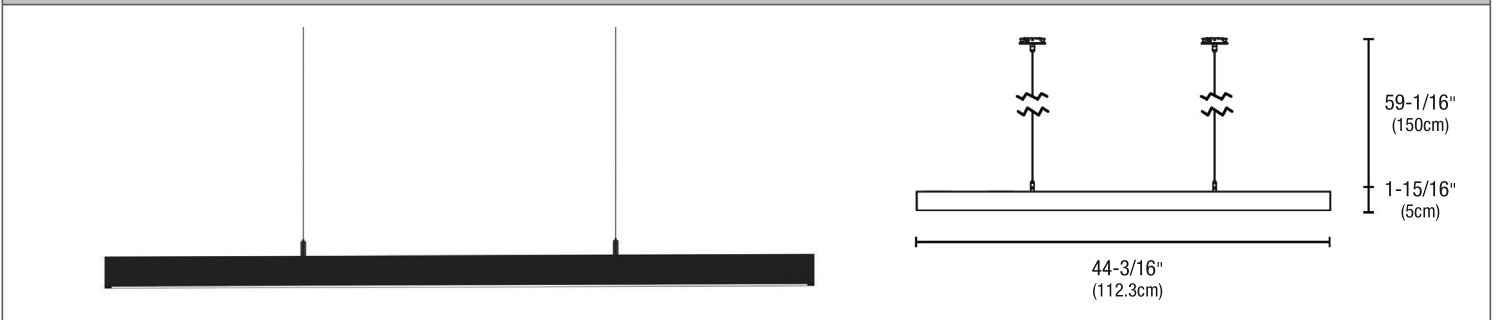

HILO PENDANT

350 LM @ 3000K, 12 WATT

System	Fixture	Wattage	Beam Spread	Color Temperature	Finish
MT48	HLP	12W	VW	30K	BK
MT48 MicroTrack 48VDC	HLP HiLo Pendant	12W 12 Watts	VW Very Wide 100°	27K 2700K Very Warm White 30K 3000K Warm White 35K 3500K Neutral White 40K 4000K Cool White	BK Black Powder Coat MW Matte White Powder Coat RAL 9003

	HILO PENDANT			
WATTAGE	12W			
COLOR TEMPERATURE	27K	30K	35K	40K
TOTAL LUMENS	336	350	403	424
LUMENS PER WATT (lm/w)	28	29	34	35
CRI	90+	90+	90+	90+