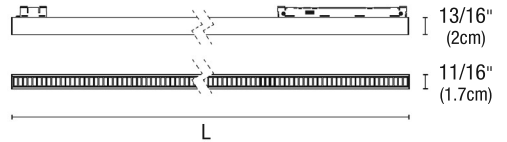

LIGHT BAR LOUVER

129 LM @ 3000K, 6 WATT, 12" LENGTH, TITLE 24

6W12: 11-11/16" (29.7cm)
11W24: 23-1/4" (59cm)
17W36: 34-13/16" (88.4cm)

System	Fixture	Wattage	Color Temperature	Finish
MT48	LBL	11W24	30K	BK
MT48 MicroTrack 48VDC	LBL Light Bar Louver	6W12 6 Watts, 12" Length 11W24 11 Watts, 24" Length 17W36 17 Watts, 36" Length	27K 2700K Very Warm White 30K 3000K Warm White 35K 3500K Neutral White 40K 4000K Cool White	BK Black Powder Coat MW Matte White Powder Coat RAL 9003

WATTAGE	LIGHT BAR LOUVER & 120° LENS											
	6W - 12" (11-11/16")				11W - 24" (23-1/4")				17W - 36" (34-13/16")			
COLOR TEMPERATURE	27K	30K	35K	40K	27K	30K	35K	40K	27K	30K	35K	40K
TOTAL LUMENS	124	129	148	156	248	258	296	312	372	387	444	468
LUMENS PER WATT (lm/w)	21	22	25	26	41	43	49	52	62	65	74	78
CRI	90+	90+	90+	90+	90+	90+	90+	90+	90+	90+	90+	90+