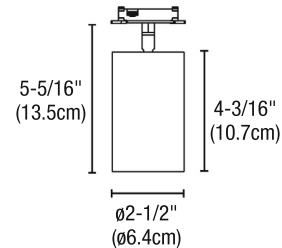

POP & POP ZOOM

1865 LM @ 3000K, 15 WATT, TITLE 24 (POP) / 1062 LM @ 3000K, 15 WATT, TITLE 24 (POP ZOOM)

*For lenses and lens accessories, refer to the accessories page

System	Fixture	Wattage	Beam Spread	Color Temperature	Finish
MT48	POP	15W	NS	30K	BK
MT48 MicroTrack 48VDC	POP Pop Track Head POZ Pop Zoom Track Head, Beam Spread NSFL 15°-50°	15W 15 Watts	NS Narrow Spot 15° SP Spot 24° NF Narrow Flood 35° FL Flood 50° NSFL Narrow Spot 15° to Flood 50° (Pop Zoom Only)	24K 2400K Amber White 27K 2700K Very Warm White 30K 3000K Warm White 30D* 3000K Warm Dim 35K 3500K Neutral White 40K 4000K Cool White	BK Black Powder Coat MW Matte White Powder Coat RAL 9003, Matte White stem SB* Satin Brass SN* Satin Nickel

*Not compatible with FL (50°) lens

*Not available with Pop Zoom

	POP (WITH FLOOD 50° LENS)						POP ZOOM (WITH 50° BEAM SPREAD)					
COLOR TEMPERATURE	24K	27K	30K	30D*	35K	40K	24K	27K	30K	30D	35K	40K
TOTAL LUMENS	1772	1790	1865	1051	2140	2257	1009	1020	1062	878	1218	1285
WATTS	15	15	15	12	15	15	15	15	15	15	15	15
LUMENS PER WATT (lm/w)	118	119	124	88	143	150	67	68	71	55	81	86
CRI	95+	95+	95+	97+	95+	95+	98+	98+	98+	98+	98+	98+

*30D - Warm Dim (12 Watts), Narrow Flood 35° Lens