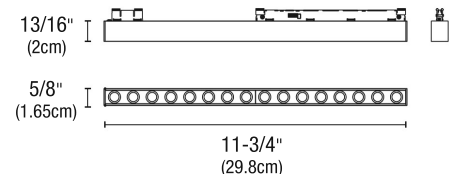

LIGHT BAR ACCENT

548 LM @ 3000K, 9 WATT, 6" LENGTH, TITLE 24

System	Fixture	Wattage	Beam Spread	Color Temperature	Finish
MT48	BA	9W6	NF	30K	BB
MT48 MicroTrack 48VDC	BA Bar Accent	9W6 9 Watts, 6" Length 16W12 16 Watts, 12" Length	NF Narrow Flood 30°	27K 2700K Very Warm White 30K 3000K Warm White 35K 3500K Neutral White 40K 4000K Cool White	BB Black Fixture Black Baffle BC Black Fixture Crystal Baffle BG Black Fixture Gold Baffle MB Matte White Fixture Black Baffle MC Matte White Fixture Crystal Baffle MG Matte White Fixture Gold Baffle

WATTAGE	LIGHT BAR ACCENT WITH 30° LENS							
	9W				16W			
COLOR TEMPERATURE	27K	30K	35K	40K	27K	30K	35K	40K
TOTAL LUMENS	526	548	629	663	1005	1047	1201	1267
LUMENS PER WATT (lm/w)	88	91	105	111	168	175	200	211
CRI	90+	90+	90+	90+	90+	90+	90+	90+