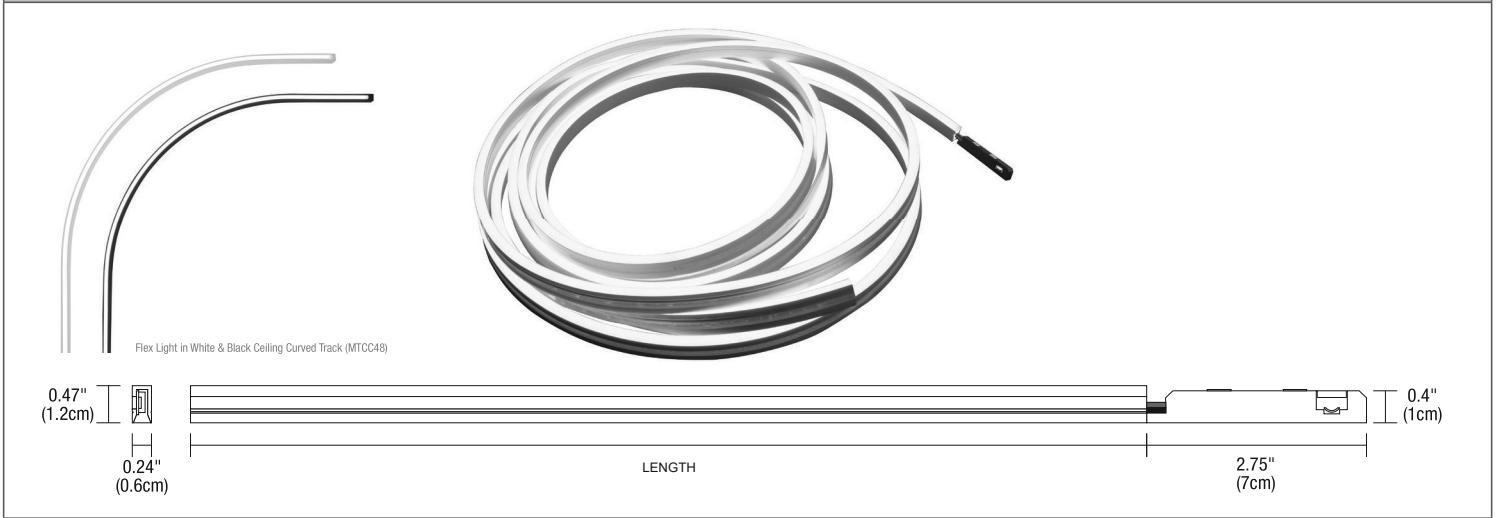

MT48 MicroTrack™ TRACK HEADS

48VDC WITH INTEGRATED LED, ETL LISTED

PROJECT
FIXTURE TYPE
DATE

REV 02.16.26

MICROTRACK™ FLEX LIGHT

70 LM @ 3000K, 3 WATT

System	Fixture	Wattage	Length	Color Temperature
MT48	FN2	3W	16FT	30K
MT48 MicroTrack 48VDC	FN2 Flex Light	3W 3 Watts per foot	1-16FT 1-16 Feet	27K 2700K Very Warm White 30K 3000K Warm White 35K 3500K Neutral White 40K 4000K Cool White