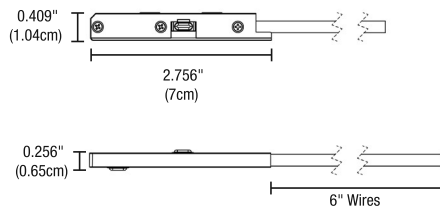

END POWER FEED (INCLUDED WITH POWER TRACK)

End Power feed up to 96 watts at 48VDC. Can be used to replace lost part.

System	Circuit	Type	Finish
MT48	1C	EP	BK
MT48 MicroTrack 48VDC	1C Single Circuit	EP End Power Feed	BK Black MW Matte White RAL 9003