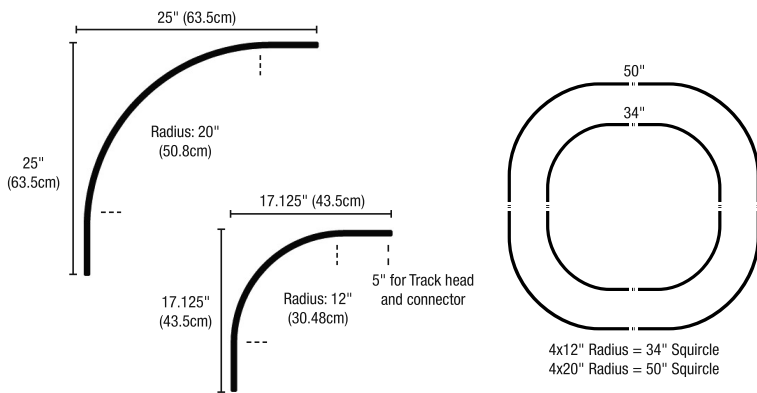

System	Circuit	Nominal Length in Feet	Finish
MTC48	1C	8FT	BK
MTC48* MicroTrack Ceiling 48VDC	1C Single Circuit	4FT 44"	BK Black
MTT48 MicroTrack with 9/16" & 15/16" T-Bar Clip		8FT 92"	MW Matte White RAL 9003

CURVE 1 CIRCUIT CHANNEL

May be used with Flex Light. Comes with one Straight Connector

System	Circuit	Radius in Inches	Finish
MTC48	1C	12R	BK
MTC48* MicroTrack Ceiling Curved 48VDC	1C Single Circuit	12R 12" Radius	BK Black
MTT48* MicroTrack Ceiling Curved 48VDC with T-Bar Clip, one every 2ft		20R* 20" Radius	MW Matte White RAL 9003

*Curved track is not compatible with a Slot Cover

*Track Heads fit in 20R 20" radius track only

END OR CENTER POWER FEED

The End Power Feed delivers 48VDC from a single 96-watt remote power supply, while the Center Power Feed supports up to two 96-watt, 48VDC remote power supplies. Both options are Class 2 with Power supplies on the same line voltage circuit (same phase). Includes Straight Connector, End Power, and a Slot Cover.