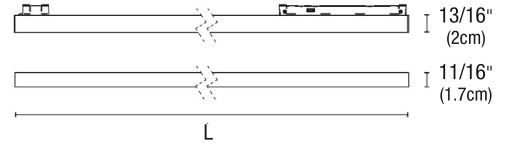

MT48 MicroTrack™ TRACK HEADS

48VDC WITH INTEGRATED LED, ETL LISTED

PROJECT
FIXTURE TYPE
DATE

REV 02.16.26

LIGHT BAR HEXCELL LOUVER

168 LM @ 3000K, 6 WATT, 12" LENGTH, TITLE 24

6W12: 11-11/16" (29.7cm)
11W24: 23-1/4" (59cm)
17W36: 34-13/16" (88.4cm)