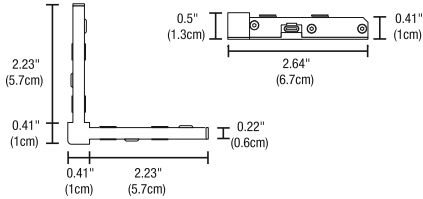

L-SHAPED / VERTICAL CONNECTORS

L-Shaped and Vertical 48VDC Connector joins two sections of track at 90°

System	Circuit	Type	Finish
MTC48	1C	LC	BK
MTC48 MicroTrack Ceiling 48VDC	1C Single Circuit	LC L-Connector Conductive LNC L-Connector Non-Conductive VC Vertical Connector Conductive VNC Vertical Connector Non-Conductive	BK Black MW Matte White RAL 9003