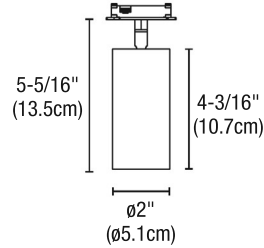

PICO & PICO ZOOM

965 LM @ 3000K, 10 WATT, TITLE 24 (PICO) / 750 LM @ 3000K, 10 WATTS, TITLE 24 (PICO ZOOM)

*For lenses and lens accessories, refer to the accessories page

System	Fixture	Wattage	Beam Spread	Color Temperature	Finish
MT48	PCO	10W	NS	30K	BK
MT48 MicroTrack 48VDC	PCO Pico Track Head PCZ Pico Zoom Track Head, Beam Spread NSFL 15°-50°	10W 10 Watts	NS Narrow Spot 15° SP Spot 24° NF Narrow Flood 36° FL Flood 50° NSFL Narrow Spot 15° to Flood 50° (Pico Zoom Only)	24K 2400K Amber White 27K 2700K Very Warm White 30K 3000K Warm White 30D 3000K Warm Dim 35K 3500K Neutral White 40K 4000K Cool White	BK Black Powder Coat MW Matte White Powder Coat RAL 9003, Matte White stem SB* Satin Brass SN* Satin Nickel

*Not available with Pico Zoom

	PICO (WITH SPOT 24° LENS)						PICO ZOOM (WITH 50° BEAM SPREAD)					
COLOR TEMPERATURE	24K	27K	30K	30D	35K	40K	24K	27K	30K	30D	35K	40K
TOTAL LUMENS	917	926	965	853	1107	1168	713	720	750	578	860	908
WATTS	10	10	10	10	10	10	11	11	11	11	11	11
LUMENS PER WATT (lm/w)	92	93	97	85	111	117	65	65	68	53	78	83
CRI	97+	97+	97+	97+	97+	97+	97+	97+	97+	97+	97+	97+