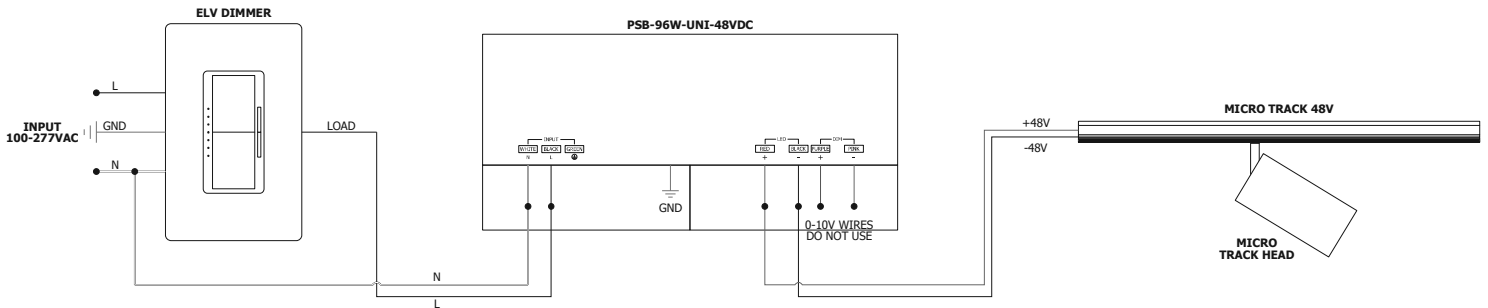

WIRING DIAGRAMS

ELV