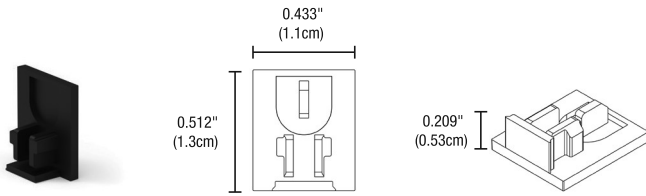

END CAPS (INCLUDED WITH EACH TRACK)

System	Circuit	Type	Finish
MT48	1C	CA	BK
MT48 MicroTrack 48VDC for T-Bar MicroTrack	1C Single Circuit	CA End Cap	BK Black MW Matte White RAL 9003