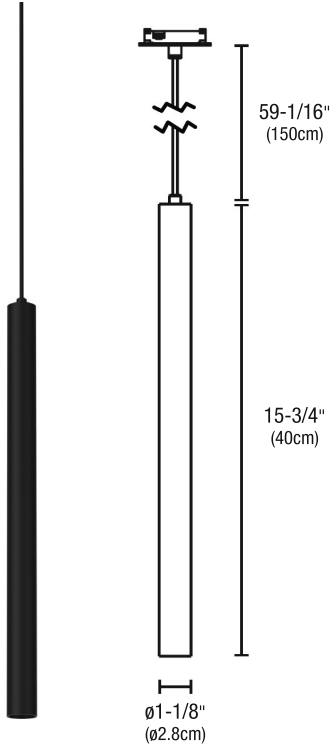

TOTEM PENDANT

596 LM @ 3000K, 7 WATT

System	Fixture	Wattage	Beam Spread	Color Temperature	Finish
MT48	TTP	7W	NF	30K	BK
MT48 MicroTrack 48VDC	TTP Totem Pendant	7W 7 Watts	SP Spot 20° NF Narrow Flood 24° FL Flood 36° WF Wide Flood 56°	27K 2700K Very Warm White 30K 3000K Warm White 35K 3500K Neutral White 40K 4000K Cool White	BK Black MW Matte White

	TOTEM PENDANT			
	7W			
WATTAGE	7W			
COLOR TEMPERATURE	27K	30K	35K	40K
TOTAL LUMENS	572	596	685	721
LUMENS PER WATT (lm/w)	82	85	98	103
CRI	90+	90+	90+	90+

TOWER PENDANT

707 LM @ 3000K, 7 WATT