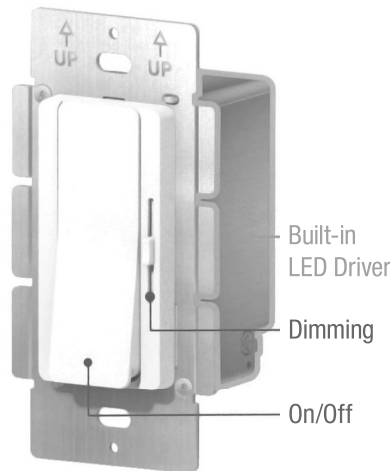

DESCRIPTION

Power Dim 2-in-1 is a dimmer with an integrated LED driver that converts 120VAC to low-voltage 48VDC (up to 96W). Designed for installation in a standard single-gang electrical box, it eliminates the need for separate remote drivers, simplifying installation to provide an option that is as cost-effective as it is time efficient.

PureEdge Lighting's Power Driver combines an ELV dimmer and driver in a single, wall-mounted unit. Kit includes driver/dimmer, faceplate, and mounting hardware.

The integrated design delivers smooth, flicker-free dimming and avoids driver/switch compatibility issues. Features soft start and built-in short-circuit, overload, and thermal protection. Indoor use only.

For custom quotes and layout assistance, send drawings to design@PureEdgeLighting.com.

INTEGRATED DESIGN

- Combines LED driver and dimmer into a single device
- Soft start
- Short circuit protection
- Overload protection
- Thermal overload protection
- Utilizes 6" wire leads

APPLICATIONS

Indoor

MOUNTING

Fits into a standard single-gang wall box, standard hardwire connection

POWER INPUT

- 120VAC
- Power Factor @ full load: >0.99
- THD (Typ.) @ full load: ≤10%
- Efficiency @ full load: 91.0%
- AC Current (Max.): 0.9A

POWER OUTPUT

- Class 2; 48 volts DC
- 96 watts maximum
- Voltage Tolerance: ±0.5V
- Rated current: 4A

DIMENSIONS

4.13" x 2.12" x 1.99"

COMPLIANCE

Class 2, UL, RoHS

Product	Wattage	Control Type	Voltage	Finish
PDW	100W	DIM	48VDC	WH
PDW Power Wall Dimmer	100W 100 Watts	DIM DIM Static White	48VDC 48 Volt DC	WH White