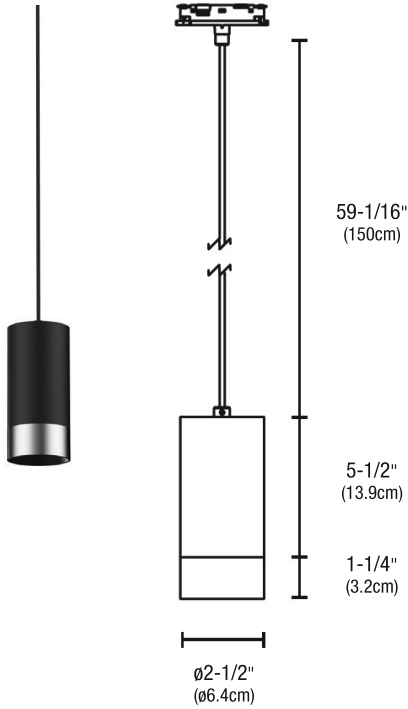

MIDAS PENDANT
1776 LM @ 3000K, 15 WATT

System	Fixture	Wattage	Beam Spread	Color Temperature	Finish
MT48	MIP	15W	NF	30K	BSB
MT48 MicroTrack 48VDC	MIP Midas Pendant	15W 15 Watts	SP Spot 20° NF Narrow Flood 25° FL Flood 38° WF Wide Flood 50°	27K 2700K Very Warm White 30K 3000K Warm White 35K 3500K Neutral White 40K 4000K Cool White	BK Black MW Matte White BSB Black and Satin Brass

MIDAS PENDANT	
WATTAGE	15W
COLOR TEMPERATURE	27K 30K 35K 40K
TOTAL LUMENS	1705 1776 2042 2149
LUMENS PER WATT (lm/w)	114 118 136 143
CRI	90+ 90+ 90+ 90+

*For lens accessories, refer to the accessories page