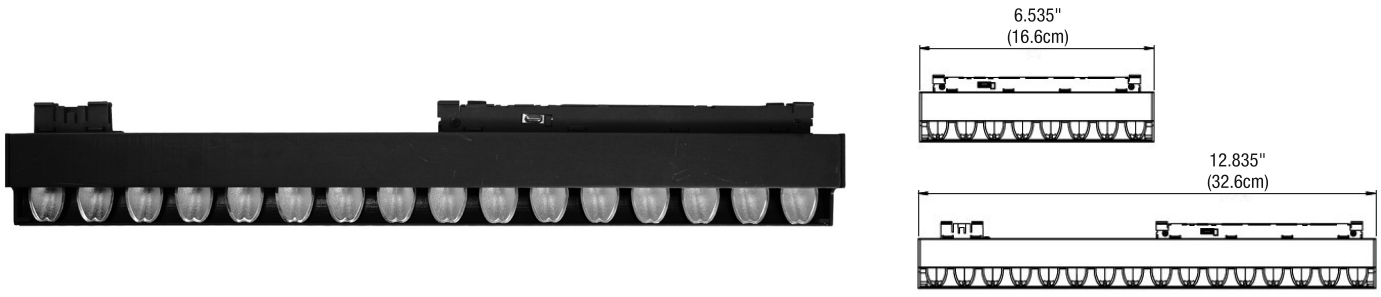

LIGHT BAR WALL WASH

548 LM @ 3000K, 9 WATT, 16" LENGTH, TITLE 24

System	Fixture	Wattage	Color Temperature	Finish
MT48	BWW	9W6	30K	BK
MT48 MicroTrack 48VDC	BWW Bar Wall Wash	9W6 9 Watts, 6" Length 16W12 16 Watts, 12" Length	27K 2700K Very Warm White 30K 3000K Warm White 35K 3500K Neutral White 40K 4000K Cool White	BK Black Powder Coat MW Matte White Powder Coat RAL 9003

WATTAGE	LIGHT BAR WALL WASH							
	9W				16W			
COLOR TEMPERATURE	27K	30K	35K	40K	27K	30K	35K	40K
TOTAL LUMENS	526	548	629	663	1005	1047	1201	1267
LUMENS PER WATT (lm/w)	88	91	105	111	168	175	200	211
CRI	90+	90+	90+	90+	90+	90+	90+	90+