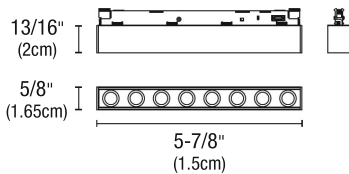

LIGHT BAR ACCENT

548 LM @ 3000K, 9 WATT, 6" LENGTH, TITLE 24

System	Fixture	Wattage	Beam Spread	Color Temperature	Finish
MT48	BA	9W6	NF	30K	BB
MT48 MicroTrack 48VDC	BA Bar Accent	9W6 9 Watts, 6" Length 16W12 16 Watts, 12" Length	NF Narrow Flood 30°	27K 2700K Very Warm White 30K 3000K Warm White 35K 3500K Neutral White 40K 4000K Cool White	BB Black Fixture Black Baffle BC Black Fixture Crystal Baffle BG Black Fixture Gold Baffle MB Matte White Fixture Black Baffle MC Matte White Fixture Crystal Baffle MG Matte White Fixture Gold Baffle

WATTAGE	LIGHT BAR ACCENT WITH 30° LENS							
	9W				16W			
COLOR TEMPERATURE	27K	30K	35K	40K	27K	30K	35K	40K
TOTAL LUMENS	526	548	629	663	1005	1047	1201	1267
LUMENS PER WATT (lm/w)	88	91	105	111	168	175	200	211
CRI	90+	90+	90+	90+	90+	90+	90+	90+