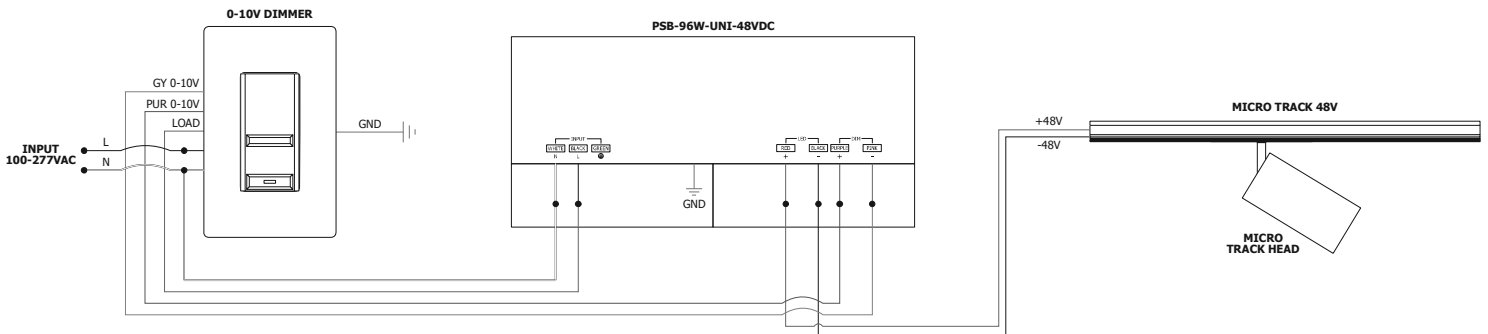

END CAPS (INCLUDED WITH EACH TRACK)

System	Circuit	Type	Finish
MT48	1C	CA	BK
MT48 MicroTrack 48VDC for T-Bar MicroTrack	1C Single Circuit	CA End Cap	BK Black MW Matte White RAL 9003

REINFORCEMENT JOINER

Reinforcement joiner used for cutting and mechanically joining two tracks together.

System	Type
MT48	J1
MT48 MicroTrack 48VDC	J1 Reinforcement Joiner

OPAQUE SLOT COVER (INCLUDED WITH EACH TRACK)

Slot Covers included to conceal conductor and track slots.

System	Type	Length in Feet	Cover Color
MT48	SCO	8FT	BK
MT48 MicroTrack 48VDC	SCO Opaque Cover for Track Slot	8FT 8'	BK Black MW Matte White RAL 9003

WIRING DIAGRAMS

ELV

0-10V