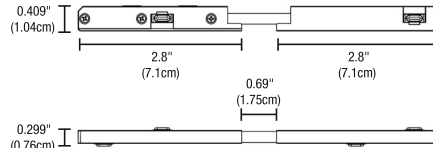

System	Circuit	Type	Finish
MT48	1C	FXC	BK
MT48 MicroTrack 48VDC	1C Single Circuit	FXC Flex Connector	BK Black MW Matte White RAL 9003