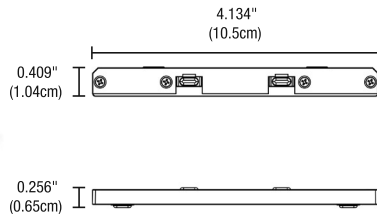

ADDITIONAL PARTS

STRAIGHT CONNECTOR (INCLUDED WITH EACH TRACK)

Straight 48VDC Connector joins two track sections end to end and is concealed by the Slot Covers.

System	Circuit	Type	Finish
MT48	1C	SC	BK
MT48 MicroTrack 48VDC	1C Single Circuit	SC Straight Connector Conductive SNC Straight Connector Non-Conductive	BK Black MW Matte White RAL 9003