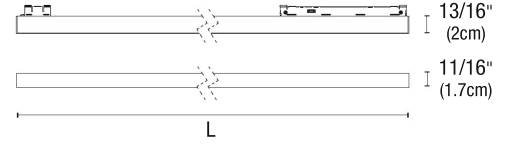

LIGHT BAR

400 LM @ 3000K, 6 WATT, 12" LENGTH, TITLE 24

6W12: 11-11/16" (29.7cm)
11W24: 23-1/4" (59cm)
17W36: 34-13/16" (88.4cm)

System	Fixture	Wattage	Color Temperature	Finish
MT48	LB	11W24	30K	BK
MT48 MicroTrack 48VDC	LB Light Bar	6W12 6 Watts, 12" Length 11W24 11 Watts, 24" Length 17W36 17 Watts, 36" Length	27K 2700K Very Warm White 30K 3000K Warm White 35K 3500K Neutral White 40K 4000K Cool White	BK Black Powder Coat MW Matte White Powder Coat RAL 9003

WATTAGE	LIGHT BAR WITH 140° LENS											
	6W - 12" (11-11/16")				11W - 24" (23-1/4")				17W - 36" (34-13/16")			
COLOR TEMPERATURE	27K	30K	35K	40K	27K	30K	35K	40K	27K	30K	35K	40K
TOTAL LUMENS	384	400	459	484	768	800	918	968	1152	1200	1377	1452
LUMENS PER WATT (lm/w)	64	67	76	81	128	133	153	161	192	200	229	242
CRI	90+	90+	90+	90+	90+	90+	90+	90+	90+	90+	90+	90+