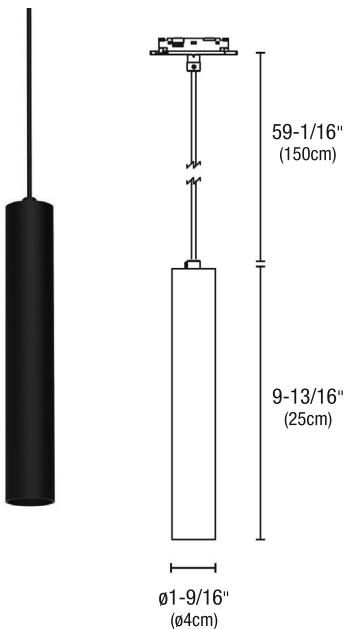

System	Fixture	Wattage	Beam Spread	Color Temperature	Finish
MT48	TOP	7W	NF	30K	BK
MT48 MicroTrack 48VDC	TOP Tower Pendant	7W 7 Watts	SP Spot 20° NF Narrow Flood 24° FL Flood 36° WF Wide Flood 47°	27K 2700K Very Warm White 30K 3000K Warm White 35K 3500K Neutral White 40K 4000K Cool White	BK Black MW Matte White

	TOTEM PENDANT			
	7W			
WATTAGE	7W			
COLOR TEMPERATURE	27K	30K	35K	40K
TOTAL LUMENS	679	707	813	855
LUMENS PER WATT (lm/w)	97	101	116	122
CRI	90+	90+	90+	90+