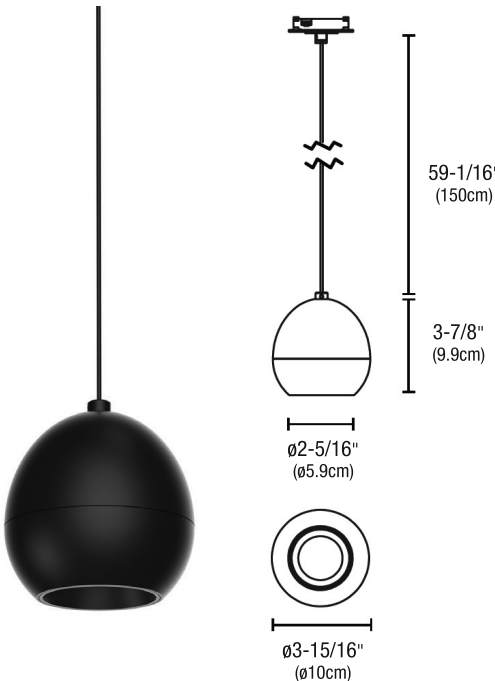

DROP PENDANT
1755 LM @ 3000K, 15 WATT

System	Fixture	Wattage	Beam Spread	Color Temperature	Finish
MT48	DP	15W	NF	30K	BK
MT48 MicroTrack 48VDC	DP Drop Pendant	15W 15 Watts	SP Spot 20° NF Narrow Flood 25° FL Flood 38° WF Wide Flood 50°	27K 2700K Very Warm White 30K 3000K Warm White 35K 3500K Neutral White 40K 4000K Cool White	BK Black MW Matte White

DROP PENDANT	
WATTAGE	15W
COLOR TEMPERATURE	27K 30K 35K 40K
TOTAL LUMENS	1685 1755 2018 2124
LUMENS PER WATT (lm/w)	112 117 135 142
CRI	90+ 90+ 90+ 90+