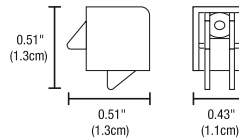

L-SHAPED / VERTICAL CONNECTORS

L-Shaped and Vertical 48VDC Connector joins two sections of track at 90°

System	Circuit	Type	Finish
MTC48	1C	LC	BK
MTC48 MicroTrack Ceiling 48VDC	1C Single Circuit	LC L-Connector Conductive LNC L-Connector Non-Conductive VC Vertical Connector Conductive VNC Vertical Connector Non-Conductive	BK Black MW Matte White RAL 9003

FLEX CONNECTOR

Flexible 48VDC Connector joins two sections of track at any angle.