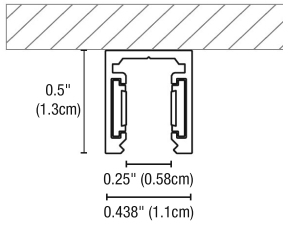

System	Circuit	Nominal Length in Feet	Finish
MTC48	1C	8FT	BK
MTC48* MicroTrack Ceiling 48VDC	1C Single Circuit	4FT 44"	BK Black
MTT48 MicroTrack with 9/16" & 15/16" T-Bar Clip		8FT 92"	MW Matte White RAL 9003