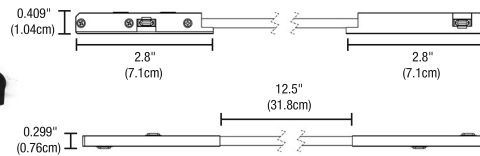

System	Circuit	Type	Finish
MT48	1C	FXCL	BK
MT48 MicroTrack 48VDC	1C Single Circuit	FXCL Flex Connector Long 12"	BK Black MW Matte White RAL 9003