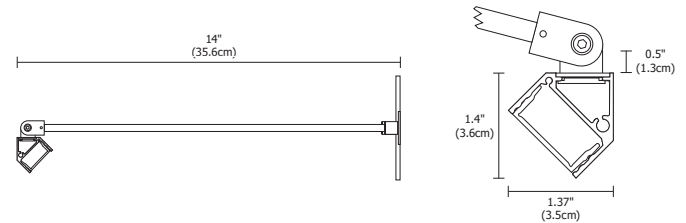

DESCRIPTION

Angle Display Sign is a high grade extruded slim aluminum profile that may be mounted from a wall or ceiling and features a lambertian white diffuser that provides uniform light without hotspots. The 95+ CRI fixture is powered by a 24VDC Class 2 Remote Power Supply up to 40' away or a small ELV 60 watt Power Supply that fits in the Junction Box at the Wall or Ceiling. It may be ordered with a 4.6" round or square canopy that fits on a standard 4" square electrical box with round plaster ring. It may also be ordered with 2.8" square canopy or a special feed-thru stem for floating signs. Hinges on the fixture arm rotate up to 90° (from facing the wall to straight down). Available from 12"-120" length and may be ordered in 3, 5, 8, 10 or 12" increments. Fixtures includes 5 year warranty.

*In-Wall Mounting and drop ceiling Kits available for select power supplies

[†]ELV power supplies are not compatible with nLight, use only Universal power supplies

System	Wattage	Nominal Length in Inches	Canopy	Power Feed	Stem Length	Color Temperature	Finish
AD	7W	120	4P	L	12	27K	SN
AD Angle Display	7W 7.5 Watts,	12-120 Order in 12" increments up to 120" May be ordered in 3, 5, 8 or 10" increments	2SQ 2.8" Square 4RD 4.6" Round 4SQ 4.6" Square FTP Feed-Through Power Stem	L Left Power Feed R Right Power Feed C Center Power Feed	4 4" Stem from Wall or Ceiling 6 6" Stem from Wall or Ceiling 12 12" Stem from Wall or Ceiling 18 18" Stem from Wall or Ceiling	27K 2700K Incandescent 30K 3000K Warm White	BZ Antique Bronze SN Satin Nickel XX Custom Finish, please specify (Must be quoted prior to ordering)