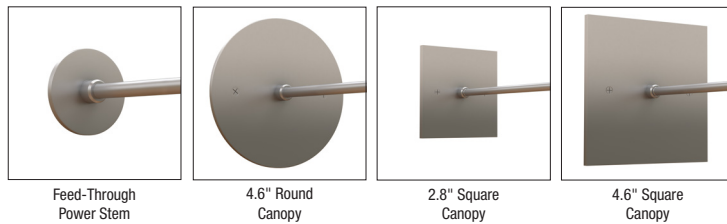

DESCRIPTION

Angle Display Sign is a high grade extruded slim aluminum profile that may be mounted from a wall or ceiling and features a lambertian white diffuser that provides uniform light without hotspots. The 95+ CRI fixture is powered by a 24VDC Class 2 Remote Power Supply up to 40' away or a small ELV 60 watt Power Supply that fits in the Junction Box at the Wall or Ceiling. It may be ordered with a 4.6" round or square canopy that fits on a standard 4" square electrical box with round plaster ring. It may also be ordered with 2.8" square canopy or a special feed-thru stem for floating signs. Hinges on the fixture arm rotate up to 90° (from facing the wall to straight down). Available from 12"-120" length and may be ordered in 3, 5, 8, 10 or 12" increments. Fixtures includes 5 year warranty.

FINISHES

Antique Bronze **BZ** Satin Nickel **SN**

APPLICATIONS

Indoor damp or dry locations only. Wall or Ceiling mount used for Hospitality, Retail, and Residential.

LAMP

WATTS PER FOOT	7W (7.5 watts)					
COLOR TEMPERATURE	22K	27K	30K	35K	40K	57K
LUMENS PER FOOT (lm/ft)	36	36	36	36	36	36
LUMENS PER WATT (lm/w)	270	270	270	270	270	270
CRI	85+	95+	95+	85+	85+	85+

*In-Wall Mounting and drop ceiling Kits available for select power supplies

[†]ELV power supplies are not compatible with nLight, use only Universal power supplies

System	Wattage	Nominal Length in Inches	Canopy	Power Feed	Stem Length	Color Temperature	Finish
AD	7W	120	4P	L	12	27K	SN
AD Angle Display	7W 7.5 Watts,	12-120 Order in 12" increments up to 120" May be ordered in 3, 5, 8 or 10" increments	2SQ 2.8" Square 4RD 4.6" Round 4SQ 4.6" Square FTP Feed-Through Power Stem	L Left Power Feed R Right Power Feed C Center Power Feed	4 4" Stem from Wall or Ceiling 6 6" Stem from Wall or Ceiling 12 12" Stem from Wall or Ceiling 18 18" Stem from Wall or Ceiling	27K 2700K Incandescent 30K 3000K Warm White	BZ Antique Bronze SN Satin Nickel XX Custom Finish, please specify (Must be quoted prior to ordering)