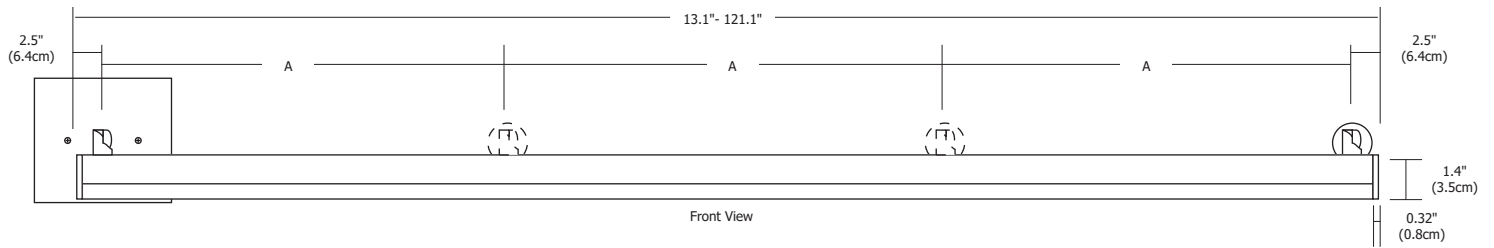

DESCRIPTION

Angle Display Sign is a high grade extruded slim aluminum profile that may be mounted from a wall or ceiling and features a lambertian white diffuser that provides uniform light without hotspots. The 95+ CRI fixture is powered by a 24VDC Class 2 Remote Power Supply up to 40' away or a small ELV 60 watt Power Supply that fits in the Junction Box at the Wall or Ceiling. It may be ordered with a 4.6" round or square canopy that fits on a standard 4" square electrical box with round plaster ring. It may also be ordered with 2.8" square canopy or a special feed-thru stem for floating signs. Hinges on the fixture arm rotate up to 90° (from facing the wall to straight down). Available from 12"-120" length and may be ordered in 3, 5, 8, 10 or 12" increments. Fixtures includes 5 year warranty.

PROJECT		FIXTURE TYPE		DATE	
---------	--	--------------	--	------	--

ANGLE DISPLAY SIGN

24VDC SYSTEM

LENGTH CHART Actual lengths for Angle Display

ORDERING-CODE(NOMINALSIZE)	LENGTH(INCHES)	STEMQUANTITY	STEM SPACING (A)	ORDERING-CODE(NOMINALSIZE)	LENGTH(INCHES)	STEMQUANTITY	STEM SPACING (A)
12"	13.1	2	8.1	68"	68.3	3	31.65
15"	15.5	2	10.5	70"	70.7	3	32.85
17"	17.9	2	12.9	72"	73.1	3	34.05
20"	20.3	2	15.3	75"	75.5	3	35.25
22"	22.7	2	17.7	77"	77.9	3	36.45
24"	25.1	2	20.1	80"	80.3	3	37.65
27"	27.5	2	22.5	82"	82.7	3	38.85
29"	29.9	2	24.9	84"	85.1	3	40.05
32"	32.3	2	27.3	87"	87.5	3	41.25
34"	34.7	2	29.7	89"	89.9	3	42.45
36"	37.1	2	32.1	92"	92.3	3	43.65
39"	39.5	2	34.5	94"	94.7	3	44.85
41"	41.9	2	36.9	96"	97.1	3	46.05
44"	44.3	2	39.3	99"	99.5	4	31.5
46"	46.7	2	41.7	101"	101.9	4	32.3
48"	49.1	2	44.1	104"	104.3	4	33.1
51"	51.5	3	23.25	106"	106.7	4	33.9
53"	53.9	3	24.45	108"	109.1	4	34.7
56"	56.3	3	25.65	111"	111.5	4	35.5
58"	58.7	3	26.85	113"	113.9	4	36.3
60"	61.1	3	28.05	116"	116.3	4	37.1
63"	63.5	3	29.25	118"	118.7	4	37.9
65"	65.9	3	30.45	120"	121.1	4	38.7