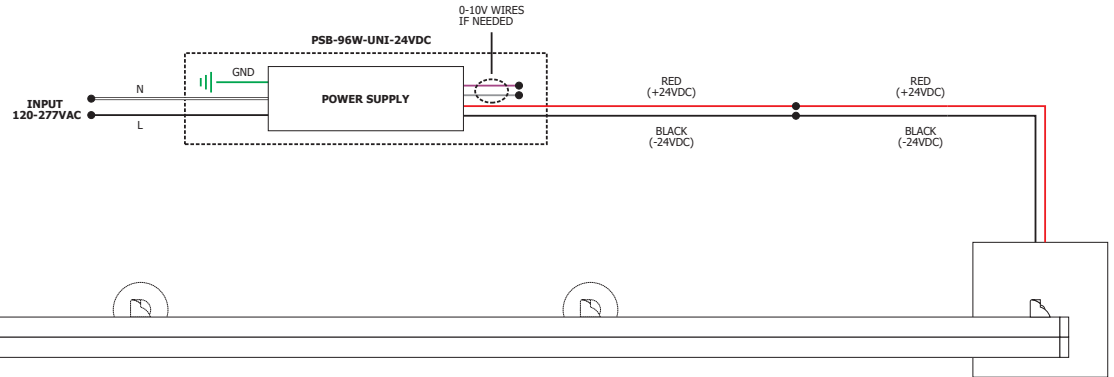

ANGLE DISPLAY SIGN

24VDC SYSTEM

APPLICATION

0-10V dimming for Angle Display Sign

POWER SUPPLY

Class 2, 24VDC output: 120VAC input, Uni Driver

DIMMING

Dimmable with 0-10V dimmer using power supplies above: Philips Sunrise SR1200ZTUNV, 0-10V dimmer recommended.

ANGLE DISPLAY 14' FROM WALL 3000K

7 Watts	
Distance	Foot Candles
1'	91
2'	52
3'	28
4'	22
5'	14
6'	11
7'	9
8'	5

PROJECT		FIXTURE TYPE		DATE