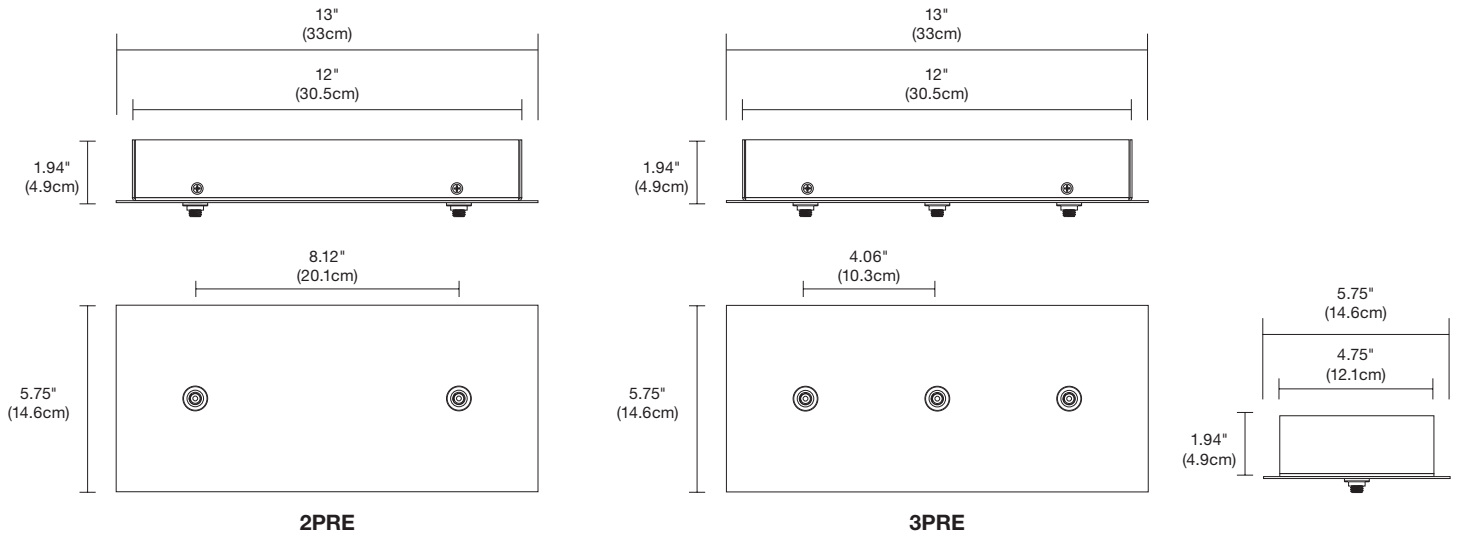

PROJECT	FIXTURE TYPE	DATE