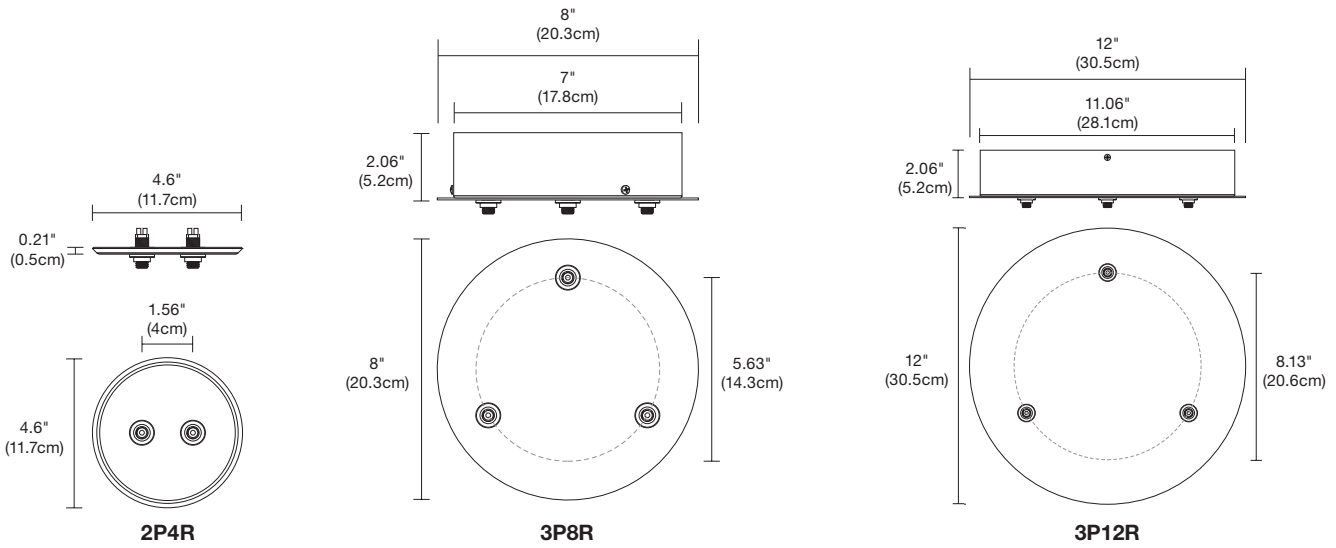

PROJECT	FIXTURE TYPE	DATE