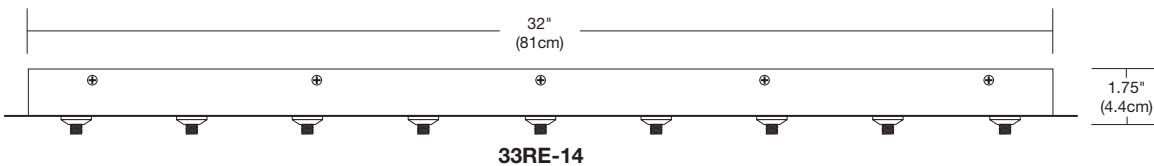

PROJECT	FIXTURE TYPE	DATE