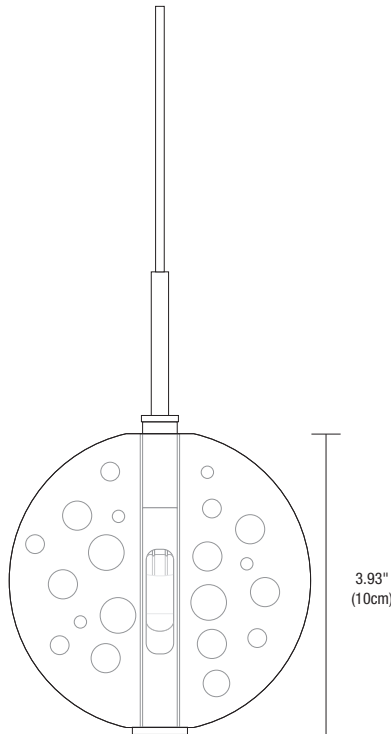

BUBBLE BALL LED

12VAC FAST JACK PENDANT

DESIGNED BY GREGORY KAY | ASSEMBLED IN AMERICA

REV 07.02.21

FJ-BBCL27-10FT-12-SN
Clear

DESCRIPTION

The Bubble Ball LED from PureEdge Lighting features cool-to-the-touch hand-blown glass which includes one 1.5 watt 2700K LED lamp for general light distribution. The Bubble Ball LED Pendant is offered in a variety of glass colors and finished in Satin Nickel hardware. Dimmable with magnetic or electronic low voltage systems. The Bubble Ball LED Pendant can be used with any PureEdge LED Fast Jack Connections. When used with the Multi-Port Linear or Round Canopy options from PureEdge Lighting, designers can create small to large scale designs. Field-cuttable (10', 20' or 30') coaxial cable and FJ-MCH (male connector heavy-duty) provided.

POWER SUPPLY IN CANOPY

120V input-12VAC output, ELV electric low voltage power supply

WEIGHT

5 lb (2.28 kg)

DIMMING

- Dimmable to 1% Percent of Flicker <25%
- Triac and ELV dimming standard. Compatible with Lutron Diva, Skylark and Legrand ELV dimmers

COMPLIANCE LABEL

ETL (Conforms to UL1598 and CSA 22.2 #250.0)

WARRANTY

5 year prorated warranty. See PureEdge.com

FJ-BBCL27

System	Shade	Height	Voltage	Finish
FJ	BBCL27	10FT	12	SN
FJ Fast Jack (Connector only)*	BBCL27 Bubble Ball, Clear Glass LED 2700K	10FT 10ft	12 12 Volts	SN Satin Nickel
M Monorail (Connector included)*	BBBL27 Bubble Ball, Blue Glass LED 2700K*	20FT 20ft		
FJP-2P4R 2-Port 4" Round Canopy	BBRL27 Bubble Ball, Red Glass LED 2700K*	30FT 30ft		
FJP-2PRE 2-Port 12" Rectangular Canopy				
FJP-3PRE 3-Port 12" Rectangular Canopy				
FJP-3P8R 3-Port 8" Round Canopy				
FJP-3P12R 3-Port 12" Round Canopy				
FJP-12RD-3 3-Port 12" Round Canopy				
FJP-12RD-4 4-Port 12" Round Canopy				
FJP-26RE-2 2-Port 26" Rectangular Canopy				
FJP-33RE-14 14-Port 33" Rectangular Canopy				
FJP-16RD-5 5-Port 16" Round Canopy**				