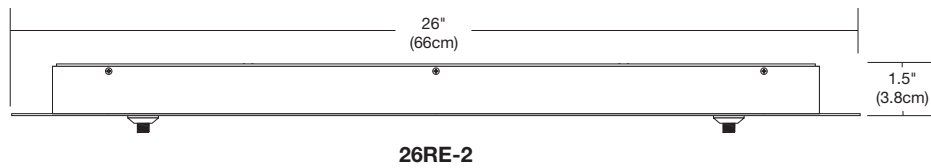

PROJECT	FIXTURE TYPE	DATE