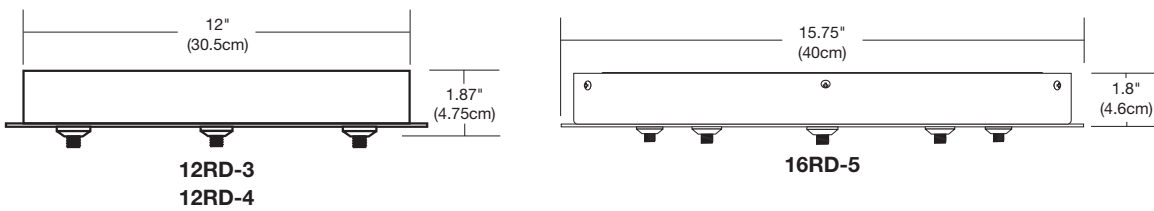

PROJECT	FIXTURE TYPE	DATE