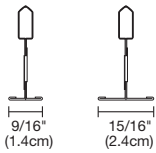

TBB

CIRRUS BETWEEN AND ACROSS DROP CEILING TILES