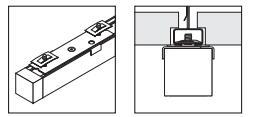

T-BAR CLIP FOR ARMSTRONG™ OPTIMA PB VECTOR

TBC Mounting clips are compatible with Armstrong PB Vector™ 15/16" T-Bar systems with 1/4" reveal ceiling panels.

System	Canopy	Type	Finish
CC	MCL	TBC	WH
CC Cirrus Ceiling	MCL Mounting Clip	TBC T-Bar Clip	WH White BK Black

SLOTTED T-BAR

TBE

SLOTTED T-BAR DROPPED CEILING, CIRRUS BELOW DROP CEILING TILES