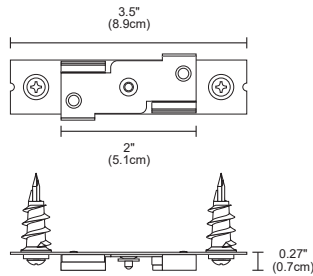

CEILING MOUNTING LOCKING CLIP

Ceiling Mounting Locking Clips may be ordered separately for extra support. The channel slides into the clip and locks in place staying securely fastened to the ceiling or to the wall.