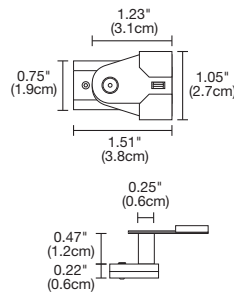

T-BAR CLIP FOR ARMSTRONG™ OPTIMA PB VECTOR

TBC Mounting clips are compatible with Armstrong PB Vector™ 15/16" T-Bar systems with 1/4" reveal ceiling panels.

System	Canopy	Type	Finish
CC	MCL	TBC	WH
CC Cirrus Ceiling	MCL Mounting Clip	TBC T-Bar Clip	WH White BK Black

SLOTTED T-BAR