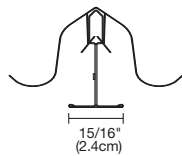

CEILING MOUNTING T-BAR CLIPS FOR 15/16" AND 9/16" CEILING GRID

TBB mounting clips are compatible with 15/16" and 9/16" T-Bar systems where the ceiling panels sit below T-Bar grid (includes spacer).

System	Canopy	Type	Finish
CC	MCL	TBB	WH
CC Cirrus Ceiling	MCL Mounting Clip	TBB T-Bar Clip	WH White BK Black

OPTIMA PB VECTOR

TBC

OPTIMA PB VECTOR CEILING, CIRRUS BELOW DROP CEILING TILES