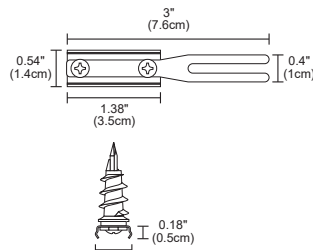

T-BAR MAGNETIC TAPE

TBM Magnetic Tape is compatible with flat metal ceilings such as Armstrong Metalworks™.

COMPONENTS Drywall Mounting Options for Cirrus

CEILING MOUNTING SPRING CLIP

Ceiling Mounting Spring clips are provided with every 2ft of Cirrus Ceiling Channel. The Clip snaps into the channel, staying securely fastened to the ceiling or wall.

CEILING MOUNTING LOCKING CLIP

Ceiling Mounting Locking Clips may be ordered separately for extra support. The channel slides into the clip and locks in place staying securely fastened to the ceiling or to the wall.

FORK LOCKING CLIP

Fork locking clip for ceiling or wall Mounting. The channel slides into the Fork locking Clip keeping the fixture secure.

PROJECT		FIXTURE TYPE		DATE