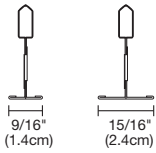

CIRRUS CEILING WALL WASH WITH GLARE SHIELD

REMOTE POWER WITH TUNABLE WHITE

COMPONENTS T-Bar Mounting Options for Cirrus

REV.10.13.23

9/16" TBAR 15/16" TBAR

TBA

9/16" TBAR

15/16" TBAR

CIRRUS BETWEEN DROP CEILING TILES