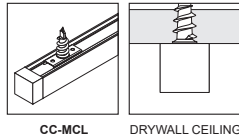

COMPONENTS Drywall Mounting Options for Cirrus