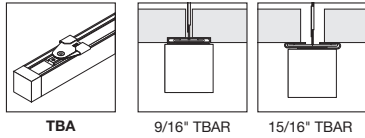

CIRRUS CEILING WALL WASH WITH GLARE SHIELD

REMOTE POWER WITH TUNABLE WHITE

COMPONENTS T-Bar Mounting Options for Cirrus

REV.10.13.23

9/16" TBAR 15/16" TBAR

TBA

9/16" TBAR

15/16" TBAR

CIRRUS BETWEEN DROP CEILING TILES