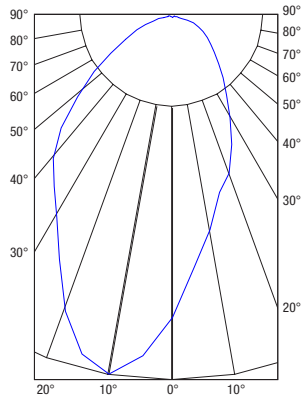

CIRRUS CEILING WALL WASH WITH GLARE SHIELD

REMOTE POWER WITH TUNABLE WHITE

8' | 5W @ 30K
FOOT CANDLE DISTRIBUTION

	2'	4'	6'	8'	10'
0"					
1"	36	36	34	36	36
3"	44	44	41	42	42
6"	53	53	52	51	51
1'	75	75	72	70	70
18"	83	83	80	79	79
2'	84	84	83	81	81
3'	73	73	75	72	72
4'	55	55	62	59	59
5'	46	46	50	47	47
6'	37	37	37	37	37
7'	33	33	33	32	32
8'	28	28	28	27	27
9'	22	22	23	23	23

8' | 7W @ 30K
FOOT CANDLE DISTRIBUTION

	2'	4'	6'	8'	10'
0"					
1"	40	40	42	44	44
3"	53	53	51	55	55
6"	67	67	85	67	67
1'	97	97	103	92	92
18"	107	107	109	100	100
2'	111	111	111	106	106
3'	98	98	100	95	95
4'	79	79	83	79	79
5'	65	65	68	64	64
6'	52	52	54	51	51
7'	44	44	44	43	43
8'	37	37	39	37	37
9'	31	31	32	32	32

8' | 10W @ 30K
FOOT CANDLE DISTRIBUTION

	2'	4'	6'	8'	10'
0"					
1"	44	44	49	52	52
3"	61	61	61	68	68
6"	81	81	81	82	82
1'	118	118	118	114	114
18"	130	130	134	121	121
2'	138	138	138	131	131
3'	122	122	124	118	118
4'	102	102	104	99	99
5'	83	83	85	80	80
6'	67	67	70	65	65
7'	54	54	54	53	53
8'	46	46	49	47	47
9'	39	39	41	40	40

CANDLE POWER DISTRIBUTION

FIXTURE MOUNTED 24" FROM WALL
10W @ 2K4K CHANNEL AND DIFFUSED LENS

	2'	4'	6'	8'	10'
1"	64	72	74	73	55
3"	76	83	87	91	67
6"	96	104	106	111	83
1'	132	138	142	135	110
2'	139	155	157	151	119
3'	119	136	137	129	107
4'	94	110	113	105	89
5'	77	88	91	85	73
6'	62	69	69	69	55
7'	50	56	61	57	51
8'	43	48	51	45	43
9'	34	40	41	35	32
10'	26	30	32	30	26