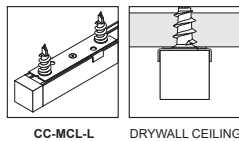

CEILING MOUNTING SPRING CLIP

Ceiling Mounting Spring clips are provided with every 2ft of Cirrus Ceiling Channel. The Clip snaps into the channel, staying securely fastened to the ceiling or wall.

CEILING MOUNTING LOCKING CLIP

Ceiling Mounting Locking Clips may be ordered separately for extra support. The channel slides into the clip and locks in place staying securely fastened to the ceiling or to the wall.