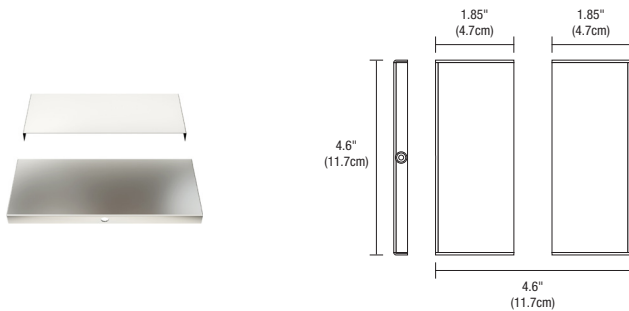

4" SQUARE SPLIT CANOPY

(INCLUDED WITH 4S SELECTED IN FIXTURE ORDERING CODE)

The 4" Square Canopy fits on a standard 4" electrical box with round plaster ring. It fits flush along channel while covering Junction Box. The Canopy may float anywhere along the channel and comes in six finishes.

System	Canopy	Finish
CC	4SQ	SN
CC Cirrus Ceiling	4SQ 4.6" Split Square	BK Satin Black SB Satin Brass BZ Antique Bronze SN Satin Nickel CH Chrome WH White

PROJECT	FIXTURE TYPE	DATE