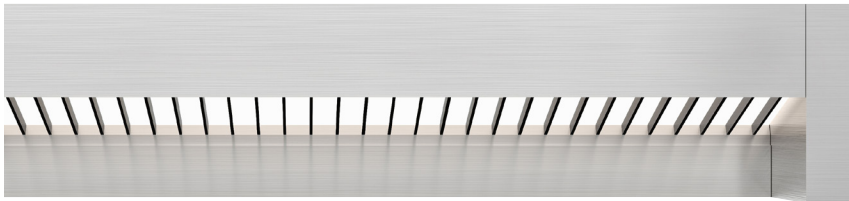

CIRRUS CEILING WALL WASH WITH GLARE SHIELD AND BLACK LOUVER