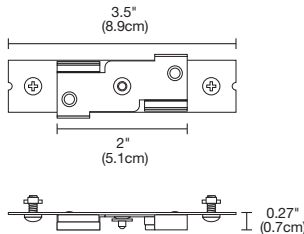

T-BAR SLOT MOUNTING CLIP

TBE Mounting clips are compatible with Slotted T-Bar Drop Ceiling systems with 1/4" openings, and mounts flush anywhere along the T-Bar grid.

System	Canopy	Type	Finish
CC	MCL	TBE	WH
CC Cirrus Ceiling	MCL Mounting Clip	TBE T-Bar Clip	WH White BK Black

ARMSTRONG® INTERLUDE XL HRC