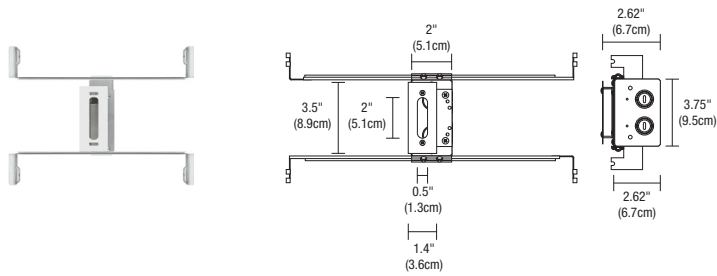

ADDITIONAL COMPONENTS

1" RECTANGLE CANOPY & J-BOX

(INCLUDED WITH 1R SELECTED IN FIXTURE ORDERING CODE)

The Slim-Profile Junction Box with Hanger Bars mounts to studs spaced between 14.5" and 25" apart behind drywall. Allows low voltage DC wires from Remote Power Supply to connect to channel wires. The Junction Box opening is covered by the fixture for a clean, safe connection. Includes a Goof Plate, for poor plastering around J-box.

System	Canopy	Product
C	1RE	JBOX
C Channel	1RE 1" Rectangle	JBOX Junction Box