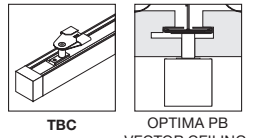

CEILING MOUNTING T-BAR CLIPS FOR 15/16" AND 9/16" CEILING GRID

TBB mounting clips are compatible with 15/16" and 9/16" T-Bar systems where the ceiling panels sit below T-Bar grid (includes spacer).

System	Canopy	Type	Finish
CC	MCL	TBB	WH
CC Cirrus Ceiling	MCL Mounting Clip	TBB T-Bar Clip	WH White BK Black

OPTIMA PB VECTOR

TBC

OPTIMA PB VECTOR CEILING, CIRRUS BELOW DROP CEILING TILES