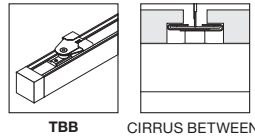

TBB

CIRRUS BETWEEN AND ACROSS DROP CEILING TILES