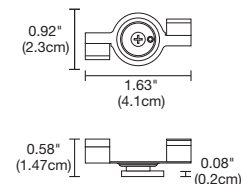

T-BAR INTERLUDE CLIP

TBI Mounting clips are compatible with Armstrong Interlude™ T-Bar systems where the ceiling panels are flush with the bottom of the grid.

System	Canopy	Type	Finish
CC	MCL	TBI	WH
CC Cirrus Ceiling	MCL Mounting Clip	TBI T-Bar Clip	WH White BK Black

PROJECT		FIXTURE TYPE		DATE