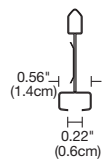

T-BAR CLIP FOR ARMSTRONG™ OPTIMA PB VECTOR

TBC Mounting clips are compatible with Armstrong PB Vector™ 15/16" T-Bar systems with 1/4" reveal ceiling panels.

System	Canopy	Type	Finish
CC	MCL	TBC	WH
CC Cirrus Ceiling	MCL Mounting Clip	TBC T-Bar Clip	WH White BK Black

SLOTTED T-BAR

TBE

SLOTTED T-BAR DROPPED CEILING, CIRRUS BELOW DROP CEILING TILES