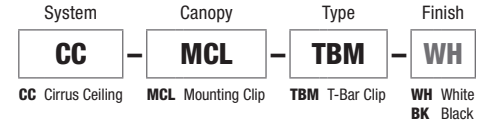

T-BAR MAGNETIC TAPE

TBM Magnetic Tape is compatible with flat metal ceilings such as Armstrong Metalworks™.