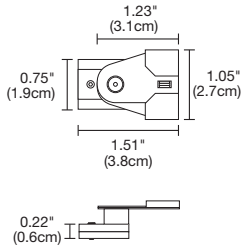

CIRRUS CEILING WALL WASH WITH GLARE SHIELD

REMOTE POWER WITH TUNABLE WHITE

COMPONENTS T-Bar Mounting Options for Cirrus

REV.10.13.23

9/16" TBAR 15/16" TBAR

CIRRUS BETWEEN DROP CEILING TILES

CEILING MOUNTING T-BAR CLIPS FOR 15/16" AND 9/16" CEILING GRID

TBA mounting clips are compatible with 15/16" and 9/16" T-Bar systems where the ceiling panels are flush with the grid, and 15/16" tegular ceiling panels.

System	Canopy	Type	Finish
CC	MCL	TBA	WH
CC Cirrus Ceiling	MCL Mounting Clip	TBA T-Bar Clip	WH White BK Black

9/16" TBAR 15/16" TBAR

CEILING MOUNTING T-BAR CLIPS FOR 15/16" AND 9/16" CEILING GRID

TBB mounting clips are compatible with 15/16" and 9/16" T-Bar systems where the ceiling panels sit below T-Bar grid (includes spacer).

System	Canopy	Type	Finish
CC	MCL	TBB	WH
CC Cirrus Ceiling	MCL Mounting Clip	TBB T-Bar Clip	WH White BK Black

OPTIMA PB VECTOR

T-BAR CLIP FOR ARMSTRONG™ OPTIMA PB VECTOR

TBC Mounting clips are compatible with Armstrong PB Vector™ 15/16" T-Bar systems with 1/4" reveal ceiling panels.

System	Canopy	Type	Finish
CC	MCL	TBC	WH
CC Cirrus Ceiling	MCL Mounting Clip	TBC T-Bar Clip	WH White BK Black

SLOTTED T-BAR

T-BAR SLOT MOUNTING CLIP

TBE Mounting clips are compatible with Slotted T-Bar Drop Ceiling systems with 1/4" openings, and mounts flush anywhere along the T-Bar grid.

System	Canopy	Type	Finish
CC	MCL	TBE	WH
CC Cirrus Ceiling	MCL Mounting Clip	TBE T-Bar Clip	WH White BK Black

ARMSTRONG® INTERLUDE XL HRC

T-BAR INTERLUDE CLIP

TBI Mounting clips are compatible with Armstrong Interlude™ T-Bar systems where the ceiling panels are flush with the bottom of the grid.

System	Canopy	Type	Finish
CC	MCL	TBI	WH
CC Cirrus Ceiling	MCL Mounting Clip	TBI T-Bar Clip	WH White BK Black

PROJECT		FIXTURE TYPE		DATE