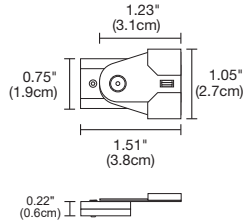

### COMPONENTS T-Bar Mounting Options for Cirrus

REV.10.13.23

9/16" TBAR 15/16" TBAR

TBA

9/16" TBAR

15/16" TBAR

CIRRUS BETWEEN DROP CEILING TILES