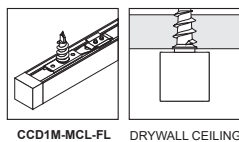

T-BAR MAGNETIC TAPE

TBM Magnetic Tape is compatible with flat metal ceilings such as Armstrong Metalworks™.

COMPONENTS Drywall Mounting Options for Cirrus

CEILING MOUNTING SPRING CLIP

Ceiling Mounting Spring clips are provided with every 2ft of Cirrus Ceiling Channel. The Clip snaps into the channel, staying securely fastened to the ceiling or wall.

CEILING MOUNTING LOCKING CLIP

Ceiling Mounting Locking Clips may be ordered separately for extra support. The channel slides into the clip and locks in place staying securely fastened to the ceiling or to the wall.

FORK LOCKING CLIP

Fork locking clip for ceiling or wall Mounting. The channel slides into the Fork locking Clip keeping the fixture secure.

PROJECT		FIXTURE TYPE		DATE