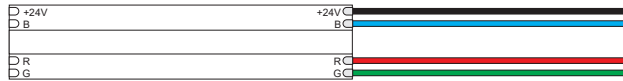

6' Soldered Lead, 1 end SE1