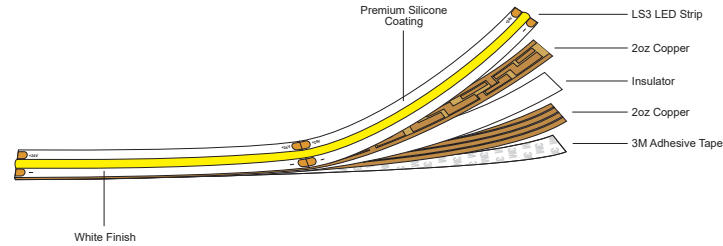

SPECIFICATIONS

- 24VDC LED Lazer Strip with 120° beam angle
- Power: 4.4 watts per foot RGB
- May be field-cut in 2.4" increments
- Sold in 1' increments
- Class 2 Damp Listing; 100 watt limit per power supply
- Operating temperature: -22°F to 140°F (-30°C to 60°C)

- [DMX Dynamic Color Changing](#): Must be used with PureEdge [Controllers](#)

*In-Wall Mounting Kits available for select power supplies

MOUNTING

- Industrial 3M tape lines back of strip for self-adhesion to most smooth finished surfaces including ceiling, walls, cabinets and drawers
- Additional Pin Connectors and Mounting Straps may be needed for some applications (sold separately)

6' Soldered Lead, 1 end SE1

6' Soldered Lead, 2 ends SE2

POWER CONSUMPTION PER LINEAR FOOT

| RGB LS5 24VDC LAZER STRIP (4.4 WATTS PER FOOT) | | | | | | | | | | | | | | | | | | | | |
|--|---|----|----|----|----|----|----|----|----|----|----|----|----|----|----|----|----|----|----|----|
| MAXIMUM LENGTH BEFORE REFEEDING: 20FT | | | | | | | | | | | | | | | | | | | | |
| LENGTH IN FEET | 1 | 2 | 3 | 4 | 5 | 6 | 7 | 8 | 9 | 10 | 11 | 12 | 13 | 14 | 15 | 16 | 17 | 18 | 19 | 20 |
| TOTAL WATTAGE | 5 | 10 | 15 | 20 | 24 | 29 | 34 | 39 | 44 | 48 | 53 | 58 | 63 | 68 | 72 | 77 | 82 | 87 | 92 | 96 |

LAZER STRIP U-STRAP

Use every 6 - 12 inches for extra support (30/package).

| Product | Type |
|----------------|------------|
| SS | SU |
| SS Strip Strap | SU U-Strap |

LAZER STRIP TIE STRAP

Use every 6 - 12 inches for extra support (30/package).