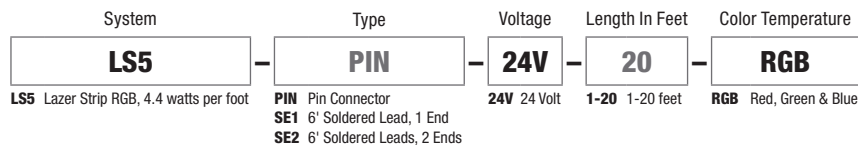

PROJECT	FIXTURE TYPE	DATE