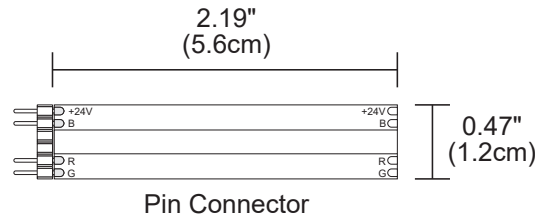

6' Soldered Lead, 1 end SE1