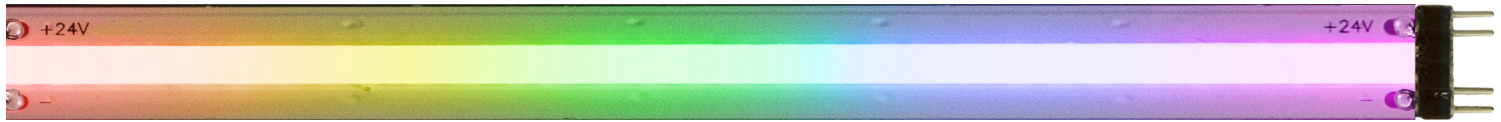

LAZER STRIP COB™ RGB

5W, 24VDC DYNAMIC RED, GREEN & BLUE

DESIGNED BY GREGORY KAY | ASSEMBLED IN AMERICA | PATENT PENDING

REV 04.21.22

RGB - Red, Green and Blue

FEATURES & BENEFITS

- RGB 148 LEDs per foot provide uniform light distribution without pixelation
- Pin connectors or soldered leads for fast labor during installation
- Gold Plated Contacts prevent oxidation to ensure longevity of LED
- 4 oz of copper with 12 mm wide board provides better heat dissipation and less voltage drop
- 24VDC LED Lazer Strip COB (Chip on Board) with Red, Green & Blue color mixing
- Solid State Power Supply offers 85-90% efficiency compared to magnetic at 80%
- Average life is 50,000 hours
- Includes a 5-year pro-rated warranty

SPECIFICATIONS

- 24VDC LED Lazer Strip with 120° beam angle
- Power: 4.4 watts per foot RGB
- May be field-cut in 2.4" increments
- Sold in 1' increments
- Class 2 Damp Listing; 100 watt limit per power supply
- Operating temperature: -22°F to 140°F (-30°C to 60°C)

- [DMX Dynamic Color Changing](#): Must be used with PureEdge [Controllers](#)

*In-Wall Mounting Kits available for select power supplies

MOUNTING

- Industrial 3M tape lines back of strip for self-adhesion to most smooth finished surfaces including ceiling, walls, cabinets and drawers
- Additional Pin Connectors and Mounting Straps may be needed for some applications (sold separately)

6' Soldered Lead, 1 end SE1

6' Soldered Lead, 2 ends SE2

POWER CONSUMPTION PER LINEAR FOOT

| RGB LS5 24VDC LAZER STRIP (4.4 WATTS PER FOOT) | | | | | | | | | | | | | | | | | | | | |
|--|---|----|----|----|----|----|----|----|----|----|----|----|----|----|----|----|----|----|----|----|
| MAXIMUM LENGTH BEFORE REFEEDING: 20FT | | | | | | | | | | | | | | | | | | | | |
| LENGTH IN FEET | 1 | 2 | 3 | 4 | 5 | 6 | 7 | 8 | 9 | 10 | 11 | 12 | 13 | 14 | 15 | 16 | 17 | 18 | 19 | 20 |
| TOTAL WATTAGE | 5 | 10 | 15 | 20 | 24 | 29 | 34 | 39 | 44 | 48 | 53 | 58 | 63 | 68 | 72 | 77 | 82 | 87 | 92 | 96 |