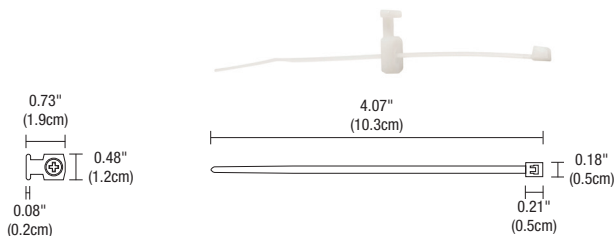

FLEXIBLE CONNECTOR

Flexible connectors link two sections of Lazer Strip end to end.

| Product | Type | Size | Color Temperature |
|----------------|------------------------|--|--|
| LS | CFX | 3IN | |
| LS Lazer Strip | CFX Flexible Connector | 3IN 3 inches 6IN 6 inches 12IN 12 inches 36IN 36 inches 96IN 96 inches 144IN 144 inches | RGB Red, Green, & Blue TW Tunable White Leave Blank for Static White and Monochromatic Color |

PIN CONNECTORS

Extra soldering pin connectors. Male and female.

| System | Product | Type | Color Temperature |
|----------------|--|---------------|---|
| LS | ML | CON | |
| LS Lazer Strip | FE Female Connector ML Male Connector | CON Connector | RGB Red, Green & Blue (Tunable White compatible) Leave Blank for Static White and Monochromatic Color |

LAZER STRIP U-STRAP

Use every 6 - 12 inches for extra support (30/package).

| Product | Type |
|----------------|------------|
| SS | SU |
| SS Strip Strap | SU U-Strap |

LAZER STRIP TIE STRAP

Use every 6 - 12 inches for extra support (30/package).