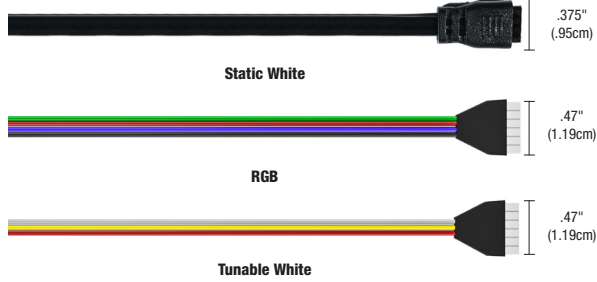

6' Soldered Lead, 1 end SE1

6' Soldered Lead, 2 ends SE2

POWER CONSUMPTION PER LINEAR FOOT

| RGB LS5 24VDC LAZER STRIP (4.4 WATTS PER FOOT) | | | | | | | | | | | | | | | | | | | | |
|--|---|----|----|----|----|----|----|----|----|----|----|----|----|----|----|----|----|----|----|----|
| MAXIMUM LENGTH BEFORE REFEEDING: 20FT | | | | | | | | | | | | | | | | | | | | |
| LENGTH IN FEET | 1 | 2 | 3 | 4 | 5 | 6 | 7 | 8 | 9 | 10 | 11 | 12 | 13 | 14 | 15 | 16 | 17 | 18 | 19 | 20 |
| TOTAL WATTAGE | 5 | 10 | 15 | 20 | 24 | 29 | 34 | 39 | 44 | 48 | 53 | 58 | 63 | 68 | 72 | 77 | 82 | 87 | 92 | 96 |

| | | | | | |
|---------|--|--------------|--|------|--|
| PROJECT | | FIXTURE TYPE | | DATE | |
|---------|--|--------------|--|------|--|

POWER FEED CONNECTOR

Female power feed connector cord conducts power from the power supply to the male end of the LED strip.

| System | Type | Size | Color Temperature |
|----------------|-------------------------------|---|--|
| LS | PFE | 12FT | |
| LS Lazer Strip | PFE Power Feed Connector Cord | 6FT 6 Feet 8FT 8 Feet 12FT 12 Feet | RGB Red, Green, & Blue TW Tunable White Leave Blank for Static White and Monochromatic Color |

FLEXIBLE CONNECTOR

Flexible connectors link two sections of Lazer Strip end to end.

| Product | Type | Size | Color Temperature |
|----------------|------------------------|--|--|
| LS | CFX | 3IN | |
| LS Lazer Strip | CFX Flexible Connector | 3IN 3 inches 6IN 6 inches 12IN 12 inches 36IN 36 inches 96IN 96 inches 144IN 144 inches | RGB Red, Green, & Blue TW Tunable White Leave Blank for Static White and Monochromatic Color |