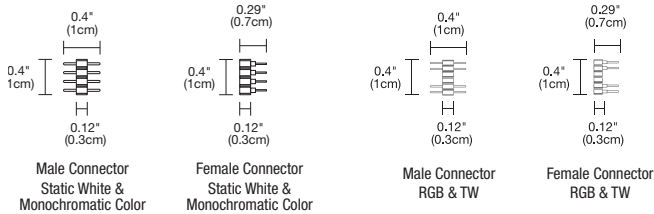

PIN CONNECTORS

Extra soldering pin connectors. Male and female.

System	Product	Type	Color Temperature
LS	ML	CON	
LS Lazer Strip	FE Female Connector ML Male Connector	CON Connector	RGB Red, Green & Blue (Tunable White compatible) Leave Blank for Static White and Monochromatic Color