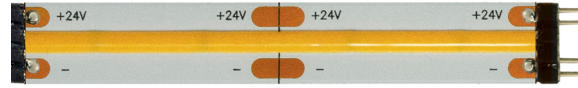

SPECIFICATIONS

- 24VDC LED Lazer Strip with 120° beam angle
- Power: 4.4 watts per foot RGB
- May be field-cut in 2.4" increments
- Sold in 1' increments
- Class 2 Damp Listing; 100 watt limit per power supply
- Operating temperature: -22°F to 140°F (-30°C to 60°C)

- [DMX Dynamic Color Changing](#): Must be used with PureEdge [Controllers](#)

*In-Wall Mounting Kits available for select power supplies

MOUNTING

- Industrial 3M tape lines back of strip for self-adhesion to most smooth finished surfaces including ceiling, walls, cabinets and drawers
- Additional Pin Connectors and Mounting Straps may be needed for some applications (sold separately)

6' Soldered Lead, 1 end SE1

6' Soldered Lead, 2 ends SE2

POWER CONSUMPTION PER LINEAR FOOT

| RGB LS5 24VDC LAZER STRIP (4.4 WATTS PER FOOT) | | | | | | | | | | | | | | | | | | | | |
|--|---|----|----|----|----|----|----|----|----|----|----|----|----|----|----|----|----|----|----|----|
| MAXIMUM LENGTH BEFORE REFEEDING: 20FT | | | | | | | | | | | | | | | | | | | | |
| LENGTH IN FEET | 1 | 2 | 3 | 4 | 5 | 6 | 7 | 8 | 9 | 10 | 11 | 12 | 13 | 14 | 15 | 16 | 17 | 18 | 19 | 20 |
| TOTAL WATTAGE | 5 | 10 | 15 | 20 | 24 | 29 | 34 | 39 | 44 | 48 | 53 | 58 | 63 | 68 | 72 | 77 | 82 | 87 | 92 | 96 |