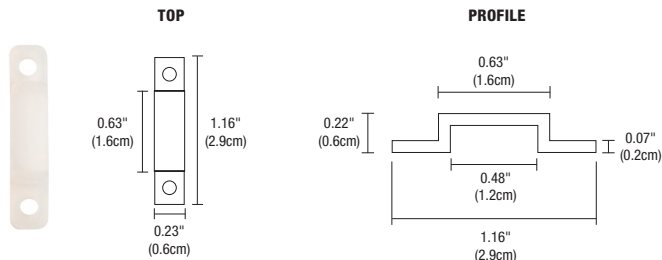

LAZER STRIP U-STRAP

Use every 6 - 12 inches for extra support (30/package).

Product	Type
SS	SU
SS Strip Strap	SU U-Strap