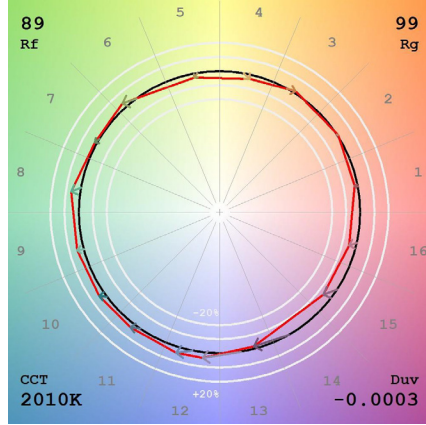

R1-R15 CRI CHART @ 3000K CRI 96+

PROJECT	FIXTURE TYPE	DATE
---------	--------------	------

NETWORK TOPOLOGY

PROJECT		FIXTURE TYPE		DATE	
---------	--	--------------	--	------	--

TM30 DATA

120V, 18 WATT WI-FI ENABLED CEILING FLUSH/WALL MOUNT FIXTURE

TM-30-15 DATA: The data below is for Pure Smart TruColor™ RGBTW Lamps.

2000K (TruColor™ RGBTW)

View Angle: 2 Deg

2200K (TruColor™ RGBTW)

View Angle: 2 Deg

2400K (TruColor™ RGBTW)

View Angle: 2 Deg

2700K (TruColor™ RGBTW)

View Angle: 2 Deg

3000K (TruColor™ RGBTW)

View Angle: 2 Deg

3500K (TruColor™ RGBTW)

View Angle: 2 Deg

4000K (TruColor™ RGBTW)

View Angle: 2 Deg

5700K (TruColor™ RGBTW)

View Angle: 2 Deg

6500K (TruColor™ RGBTW)

View Angle: 2 Deg

PROJECT	FIXTURE TYPE	DATE
---------	--------------	------