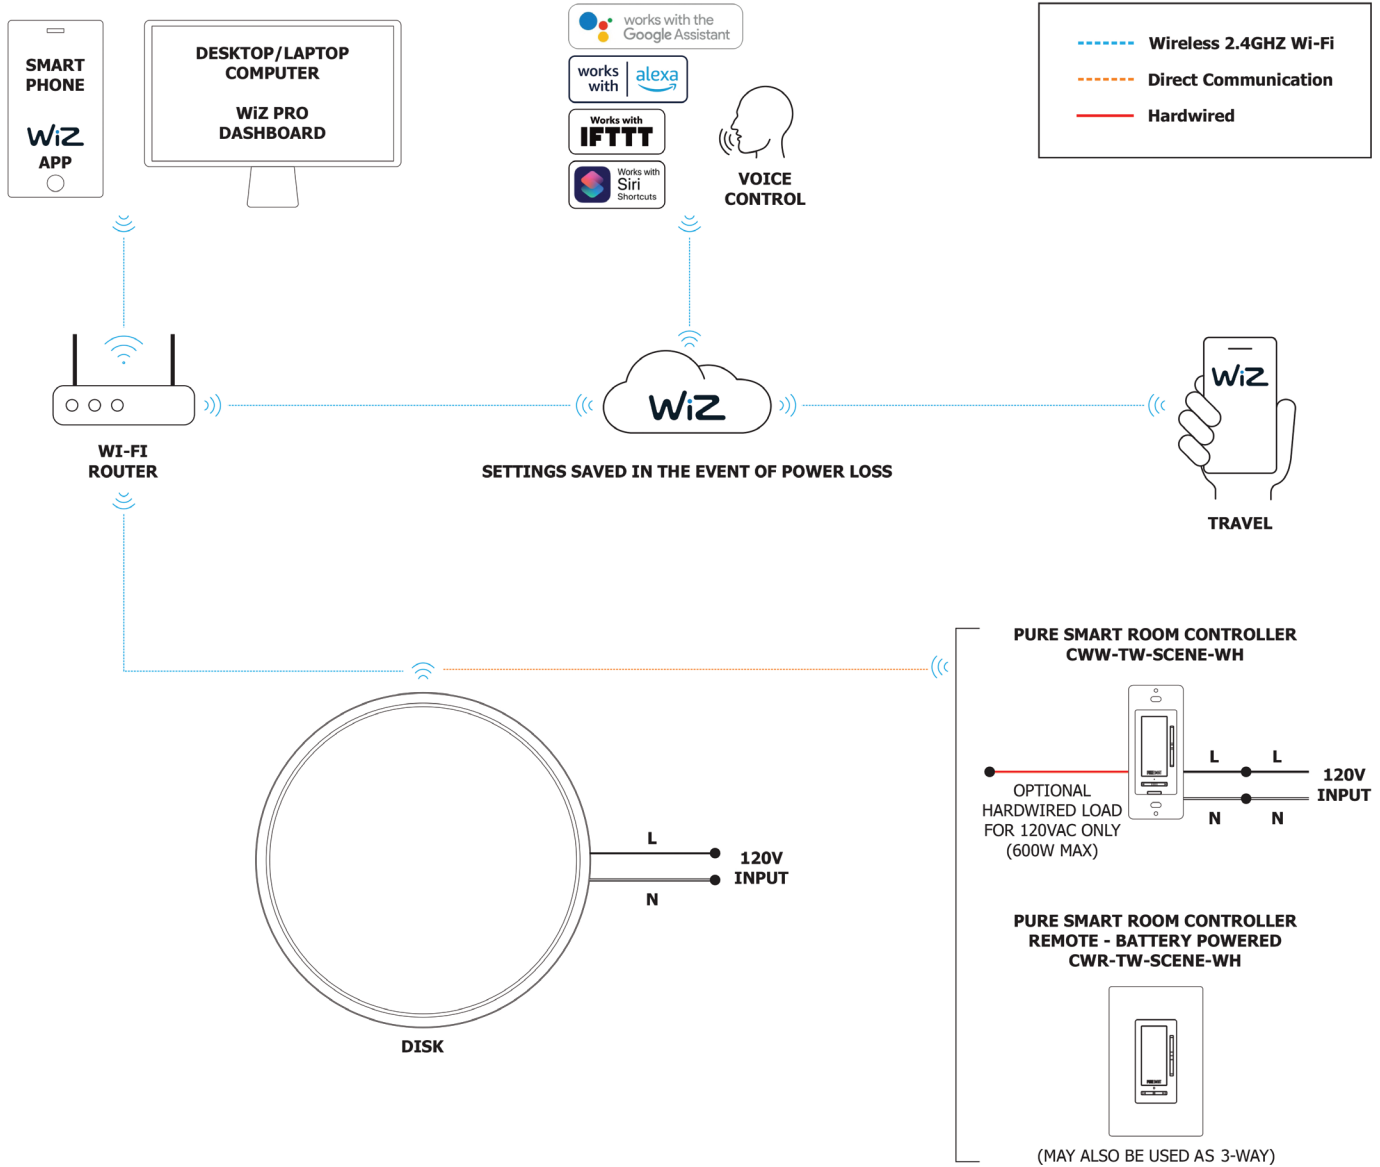

NETWORK TOPOLOGY

PROJECT		FIXTURE TYPE		DATE