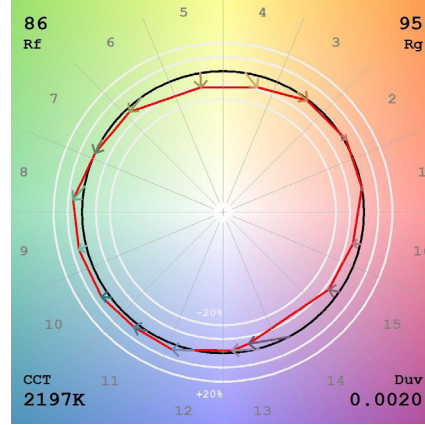

R1-R15 CRI CHART @ 3000K CRI 96+

PROJECT	FIXTURE TYPE	DATE
---------	--------------	------

NETWORK TOPOLOGY

PROJECT		FIXTURE TYPE		DATE	
---------	--	--------------	--	------	--

TM30 DATA

120V, 18 WATT WI-FI ENABLED CEILING FLUSH/WALL MOUNT FIXTURE

TM-30-15 DATA: The data below is for Pure Smart TruColor™ RGBTW Lamps.

2000K (TruColor™ RGBTW)

View Angle: 2 Deg

2200K (TruColor™ RGBTW)

View Angle: 2 Deg

2400K (TruColor™ RGBTW)

View Angle: 2 Deg

2700K (TruColor™ RGBTW)

View Angle: 2 Deg

3000K (TruColor™ RGBTW)

View Angle: 2 Deg

3500K (TruColor™ RGBTW)

View Angle: 2 Deg

4000K (TruColor™ RGBTW)

View Angle: 2 Deg

5700K (TruColor™ RGBTW)

View Angle: 2 Deg

6500K (TruColor™ RGBTW)

View Angle: 2 Deg

PROJECT	FIXTURE TYPE	DATE
---------	--------------	------