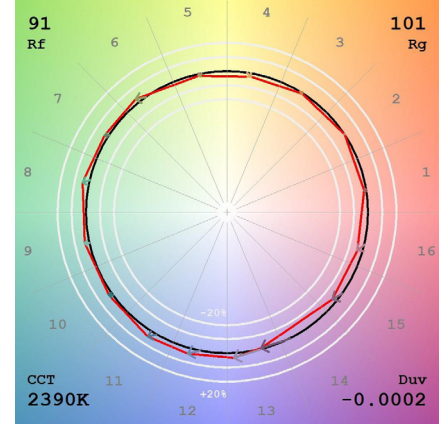

R1-R15 CRI CHART @ 3000K CRI 96+

PROJECT	FIXTURE TYPE	DATE
---------	--------------	------

NETWORK TOPOLOGY

PROJECT		FIXTURE TYPE		DATE	
---------	--	--------------	--	------	--

TM30 DATA

120V, 18 WATT WI-FI ENABLED CEILING FLUSH/WALL MOUNT FIXTURE

TM-30-15 DATA: The data below is for Pure Smart TruColor™ RGBTW Lamps.

2000K (TruColor™ RGBTW)

View Angle: 2 Deg

2200K (TruColor™ RGBTW)

View Angle: 2 Deg

2400K (TruColor™ RGBTW)

View Angle: 2 Deg

2700K (TruColor™ RGBTW)

View Angle: 2 Deg

3000K (TruColor™ RGBTW)

View Angle: 2 Deg

3500K (TruColor™ RGBTW)

View Angle: 2 Deg

4000K (TruColor™ RGBTW)

View Angle: 2 Deg

5700K (TruColor™ RGBTW)

View Angle: 2 Deg

6500K (TruColor™ RGBTW)

View Angle: 2 Deg

PROJECT	FIXTURE TYPE	DATE
---------	--------------	------