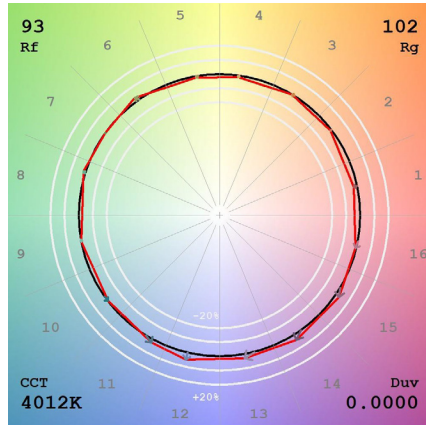

TM-30-15 DATA: The data below is for Pure Smart TruColor™ RGBTW Lamps.

2000K (TruColor™ RGBTW)

View Angle: 2 Deg

2200K (TruColor™ RGBTW)

View Angle: 2 Deg

2400K (TruColor™ RGBTW)

View Angle: 2 Deg

2700K (TruColor™ RGBTW)

View Angle: 2 Deg

3000K (TruColor™ RGBTW)

View Angle: 2 Deg

3500K (TruColor™ RGBTW)

View Angle: 2 Deg

4000K (TruColor™ RGBTW)

View Angle: 2 Deg

5700K (TruColor™ RGBTW)

View Angle: 2 Deg

6500K (TruColor™ RGBTW)

View Angle: 2 Deg

PROJECT	FIXTURE TYPE	DATE
---------	--------------	------