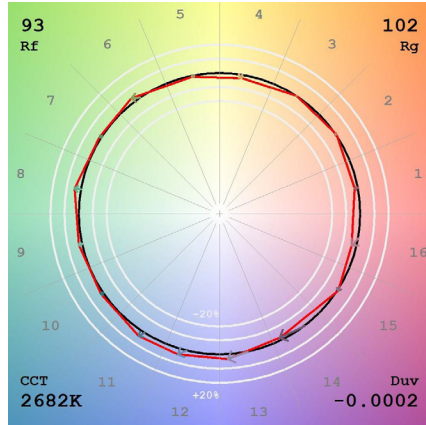

R1-R15 CRI CHART @ 3000K CRI 96+

PROJECT	FIXTURE TYPE	DATE
---------	--------------	------

NETWORK TOPOLOGY

PROJECT		FIXTURE TYPE		DATE	
---------	--	--------------	--	------	--

TM30 DATA

120V, 18 WATT WI-FI ENABLED CEILING FLUSH/WALL MOUNT FIXTURE

TM-30-15 DATA: The data below is for Pure Smart TruColor™ RGBTW Lamps.

2000K (TruColor™ RGBTW)

View Angle: 2 Deg

2200K (TruColor™ RGBTW)

View Angle: 2 Deg

2400K (TruColor™ RGBTW)

View Angle: 2 Deg

2700K (TruColor™ RGBTW)

View Angle: 2 Deg

3000K (TruColor™ RGBTW)

View Angle: 2 Deg

3500K (TruColor™ RGBTW)

View Angle: 2 Deg

4000K (TruColor™ RGBTW)

View Angle: 2 Deg

5700K (TruColor™ RGBTW)

View Angle: 2 Deg

6500K (TruColor™ RGBTW)

View Angle: 2 Deg

PROJECT	FIXTURE TYPE	DATE
---------	--------------	------