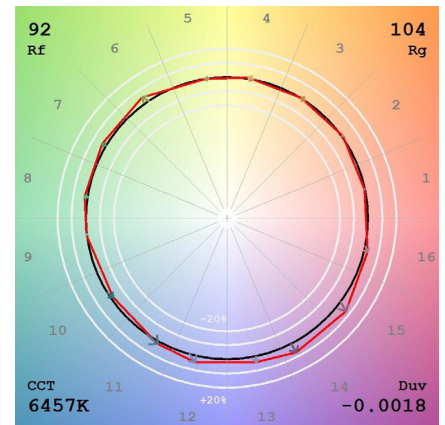

TM-30-15 DATA: The data below is for Pure Smart TruColor™ RGBTW Lamps.

2000K (TruColor™ RGBTW)

View Angle: 2 Deg

2200K (TruColor™ RGBTW)

View Angle: 2 Deg

2400K (TruColor™ RGBTW)

View Angle: 2 Deg

2700K (TruColor™ RGBTW)

View Angle: 2 Deg

3000K (TruColor™ RGBTW)

View Angle: 2 Deg

3500K (TruColor™ RGBTW)

View Angle: 2 Deg

4000K (TruColor™ RGBTW)

View Angle: 2 Deg

5700K (TruColor™ RGBTW)

View Angle: 2 Deg

6500K (TruColor™ RGBTW)

View Angle: 2 Deg

PROJECT	FIXTURE TYPE	DATE
---------	--------------	------