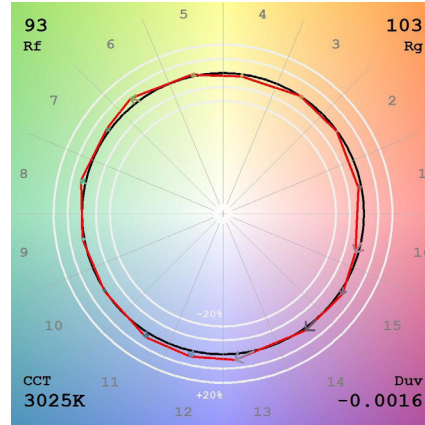

R1-R15 CRI CHART @ 3000K CRI 96+

PROJECT	FIXTURE TYPE	DATE
---------	--------------	------

NETWORK TOPOLOGY

PROJECT		FIXTURE TYPE		DATE	
---------	--	--------------	--	------	--

TM30 DATA

120V, 18 WATT WI-FI ENABLED CEILING FLUSH/WALL MOUNT FIXTURE

TM-30-15 DATA: The data below is for Pure Smart TruColor™ RGBTW Lamps.

2000K (TruColor™ RGBTW)

View Angle: 2 Deg

2200K (TruColor™ RGBTW)

View Angle: 2 Deg

2400K (TruColor™ RGBTW)

View Angle: 2 Deg

2700K (TruColor™ RGBTW)

View Angle: 2 Deg

3000K (TruColor™ RGBTW)

View Angle: 2 Deg

3500K (TruColor™ RGBTW)

View Angle: 2 Deg

4000K (TruColor™ RGBTW)

View Angle: 2 Deg

5700K (TruColor™ RGBTW)

View Angle: 2 Deg

6500K (TruColor™ RGBTW)

View Angle: 2 Deg

PROJECT	FIXTURE TYPE	DATE
---------	--------------	------