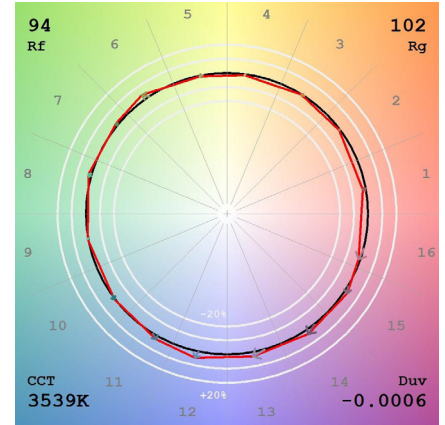

TM-30-15 DATA: The data below is for Pure Smart TruColor™ RGBTW Lamps.

2000K (TruColor™ RGBTW)

View Angle: 2 Deg

2200K (TruColor™ RGBTW)

View Angle: 2 Deg

2400K (TruColor™ RGBTW)

View Angle: 2 Deg

2700K (TruColor™ RGBTW)

View Angle: 2 Deg

3000K (TruColor™ RGBTW)

View Angle: 2 Deg

3500K (TruColor™ RGBTW)

View Angle: 2 Deg

4000K (TruColor™ RGBTW)

View Angle: 2 Deg

5700K (TruColor™ RGBTW)

View Angle: 2 Deg

6500K (TruColor™ RGBTW)

View Angle: 2 Deg

PROJECT	FIXTURE TYPE	DATE
---------	--------------	------