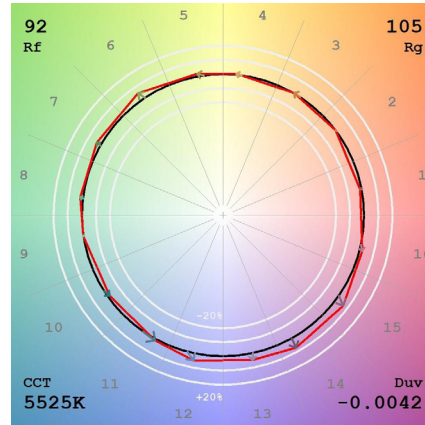

TM-30-15 DATA: The data below is for Pure Smart TruColor™ RGBTW Lamps.

2000K (TruColor™ RGBTW)

View Angle: 2 Deg

2200K (TruColor™ RGBTW)

View Angle: 2 Deg

2400K (TruColor™ RGBTW)

View Angle: 2 Deg

2700K (TruColor™ RGBTW)

View Angle: 2 Deg

3000K (TruColor™ RGBTW)

View Angle: 2 Deg

3500K (TruColor™ RGBTW)

View Angle: 2 Deg

4000K (TruColor™ RGBTW)

View Angle: 2 Deg

5700K (TruColor™ RGBTW)

View Angle: 2 Deg

6500K (TruColor™ RGBTW)

View Angle: 2 Deg

PROJECT	FIXTURE TYPE	DATE
---------	--------------	------