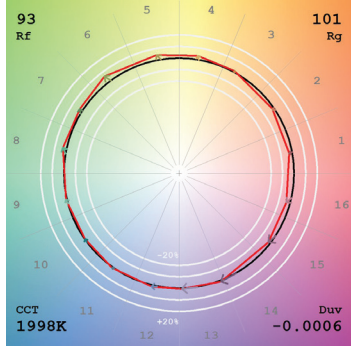

APPLICATIONS

Ideal applications in residential, commercial, retail, and hospitality environments.

PROJECT	FIXTURE TYPE	DATE
---------	--------------	------

NOMINAL LAMP DATA

DESCRIPTION	BA11F SMART LAMP							
	4W							
WATTS	20K	22K	24K	27K	30K	32K	35K	40K
COLOR TEMPERATURE	20K	22K	24K	27K	30K	32K	35K	40K
LUMENS (lm)	304	340	363	385	397	407	420	460
LUMENS PER WATT (lm/w)	95	103	107	113	117	120	120	131
CRI	96	95	95	96	96	97	97	95
Duv	-0.0006	-0.0051	-0.0062	-0.0064	-0.0061	-0.0058	-0.0049	-0.0007
Rf	93	91	92	93	93	94	94	93
Rg	101	107	107	107	106	105	105	101
R9	78	91	95	97	97	96	95	79
R13	99	96	95	96	96	97	98	97
R15	95	99	97	97	97	98	99	95
WATTS	3.2	3.3	3.4	3.4	3.4	3.4	3.5	3.5

R1-R15 CRI CHART @ 3000K 96 CRI

PROJECT		FIXTURE TYPE		DATE	
---------	--	--------------	--	------	--

TM30 DATA
120V, 4 WATT WI-FI ENABLED TUNABLE WHITE

TM-30-15 DATA: The data below is for Pure Smart Tunable White Filament Lamps.

2000K (Tunable White Filament)

View Angle: 2 Deg

2200K (Tunable White Filament)

View Angle: 2 Deg

2400K (Tunable White Filament)

View Angle: 2 Deg

2700K (Tunable White Filament)

View Angle: 2 Deg

3000K (Tunable White Filament)

View Angle: 2 Deg

3200K (Tunable White Filament)

View Angle: 2 Deg

3500K (Tunable White Filament)

View Angle: 2 Deg

4000K (Tunable White Filament)

View Angle: 2 Deg