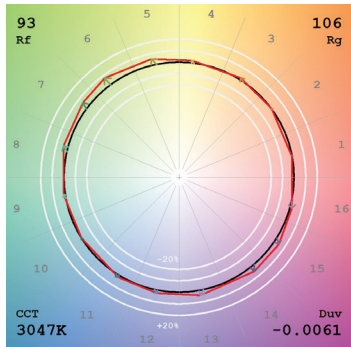

APPLICATIONS

Ideal applications in residential, commercial, retail, and hospitality environments.

PROJECT	FIXTURE TYPE	DATE
---------	--------------	------

NOMINAL LAMP DATA

DESCRIPTION	BA11F SMART LAMP							
	4W							
WATTS	20K	22K	24K	27K	30K	32K	35K	40K
COLOR TEMPERATURE	20K	22K	24K	27K	30K	32K	35K	40K
LUMENS (lm)	304	340	363	385	397	407	420	460
LUMENS PER WATT (lm/w)	95	103	107	113	117	120	120	131
CRI	96	95	95	96	96	97	97	95
Duv	-0.0006	-0.0051	-0.0062	-0.0064	-0.0061	-0.0058	-0.0049	-0.0007
Rf	93	91	92	93	93	94	94	93
Rg	101	107	107	107	106	105	105	101
R9	78	91	95	97	97	96	95	79
R13	99	96	95	96	96	97	98	97
R15	95	99	97	97	97	98	99	95
WATTS	3.2	3.3	3.4	3.4	3.4	3.4	3.5	3.5

R1-R15 CRI CHART @ 3000K 96 CRI

PROJECT		FIXTURE TYPE		DATE	
---------	--	--------------	--	------	--

TM30 DATA
120V, 4 WATT WI-FI ENABLED TUNABLE WHITE

TM-30-15 DATA: The data below is for Pure Smart Tunable White Filament Lamps.

2000K (Tunable White Filament)

View Angle: 2 Deg

2200K (Tunable White Filament)

View Angle: 2 Deg

2400K (Tunable White Filament)

View Angle: 2 Deg

2700K (Tunable White Filament)

View Angle: 2 Deg

3000K (Tunable White Filament)

View Angle: 2 Deg

3200K (Tunable White Filament)

View Angle: 2 Deg

3500K (Tunable White Filament)

View Angle: 2 Deg

4000K (Tunable White Filament)

View Angle: 2 Deg