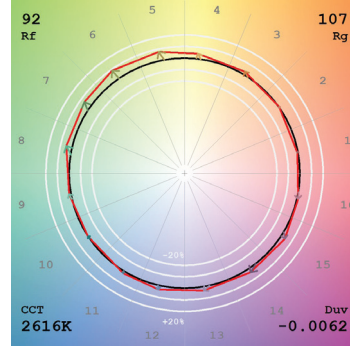

APPLICATIONS

Ideal applications in residential, commercial, retail, and hospitality environments.

PROJECT	FIXTURE TYPE	DATE
---------	--------------	------

NOMINAL LAMP DATA

DESCRIPTION	BA11F SMART LAMP							
	4W							
WATTS	20K	22K	24K	27K	30K	32K	35K	40K
COLOR TEMPERATURE	20K	22K	24K	27K	30K	32K	35K	40K
LUMENS (lm)	304	340	363	385	397	407	420	460
LUMENS PER WATT (lm/w)	95	103	107	113	117	120	120	131
CRI	96	95	95	96	96	97	97	95
Duv	-0.0006	-0.0051	-0.0062	-0.0064	-0.0061	-0.0058	-0.0049	-0.0007
Rf	93	91	92	93	93	94	94	93
Rg	101	107	107	107	106	105	105	101
R9	78	91	95	97	97	96	95	79
R13	99	96	95	96	96	97	98	97
R15	95	99	97	97	97	98	99	95
WATTS	3.2	3.3	3.4	3.4	3.4	3.4	3.5	3.5

R1-R15 CRI CHART @ 3000K 96 CRI

PROJECT		FIXTURE TYPE		DATE	
---------	--	--------------	--	------	--

TM30 DATA
120V, 4 WATT WI-FI ENABLED TUNABLE WHITE

TM-30-15 DATA: The data below is for Pure Smart Tunable White Filament Lamps.

2000K (Tunable White Filament)

View Angle: 2 Deg

2200K (Tunable White Filament)

View Angle: 2 Deg

2400K (Tunable White Filament)

View Angle: 2 Deg

2700K (Tunable White Filament)

View Angle: 2 Deg

3000K (Tunable White Filament)

View Angle: 2 Deg

3200K (Tunable White Filament)

View Angle: 2 Deg

3500K (Tunable White Filament)

View Angle: 2 Deg

4000K (Tunable White Filament)

View Angle: 2 Deg