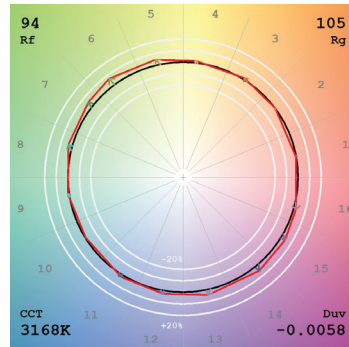

APPLICATIONS

Ideal applications in residential, commercial, retail, and hospitality environments.

PROJECT	FIXTURE TYPE	DATE
---------	--------------	------

NOMINAL LAMP DATA

DESCRIPTION	BA11F SMART LAMP							
	4W							
WATTS	20K	22K	24K	27K	30K	32K	35K	40K
COLOR TEMPERATURE	20K	22K	24K	27K	30K	32K	35K	40K
LUMENS (lm)	304	340	363	385	397	407	420	460
LUMENS PER WATT (lm/w)	95	103	107	113	117	120	120	131
CRI	96	95	95	96	96	97	97	95
Duv	-0.0006	-0.0051	-0.0062	-0.0064	-0.0061	-0.0058	-0.0049	-0.0007
Rf	93	91	92	93	93	94	94	93
Rg	101	107	107	107	106	105	105	101
R9	78	91	95	97	97	96	95	79
R13	99	96	95	96	96	97	98	97
R15	95	99	97	97	97	98	99	95
WATTS	3.2	3.3	3.4	3.4	3.4	3.4	3.5	3.5

R1-R15 CRI CHART @ 3000K 96 CRI

PROJECT		FIXTURE TYPE		DATE	
---------	--	--------------	--	------	--

TM30 DATA
120V, 4 WATT WI-FI ENABLED TUNABLE WHITE

TM-30-15 DATA: The data below is for Pure Smart Tunable White Filament Lamps.

2000K (Tunable White Filament)

View Angle: 2 Deg

2200K (Tunable White Filament)

View Angle: 2 Deg

2400K (Tunable White Filament)

View Angle: 2 Deg

2700K (Tunable White Filament)

View Angle: 2 Deg

3000K (Tunable White Filament)

View Angle: 2 Deg

3200K (Tunable White Filament)

View Angle: 2 Deg

3500K (Tunable White Filament)

View Angle: 2 Deg

4000K (Tunable White Filament)

View Angle: 2 Deg