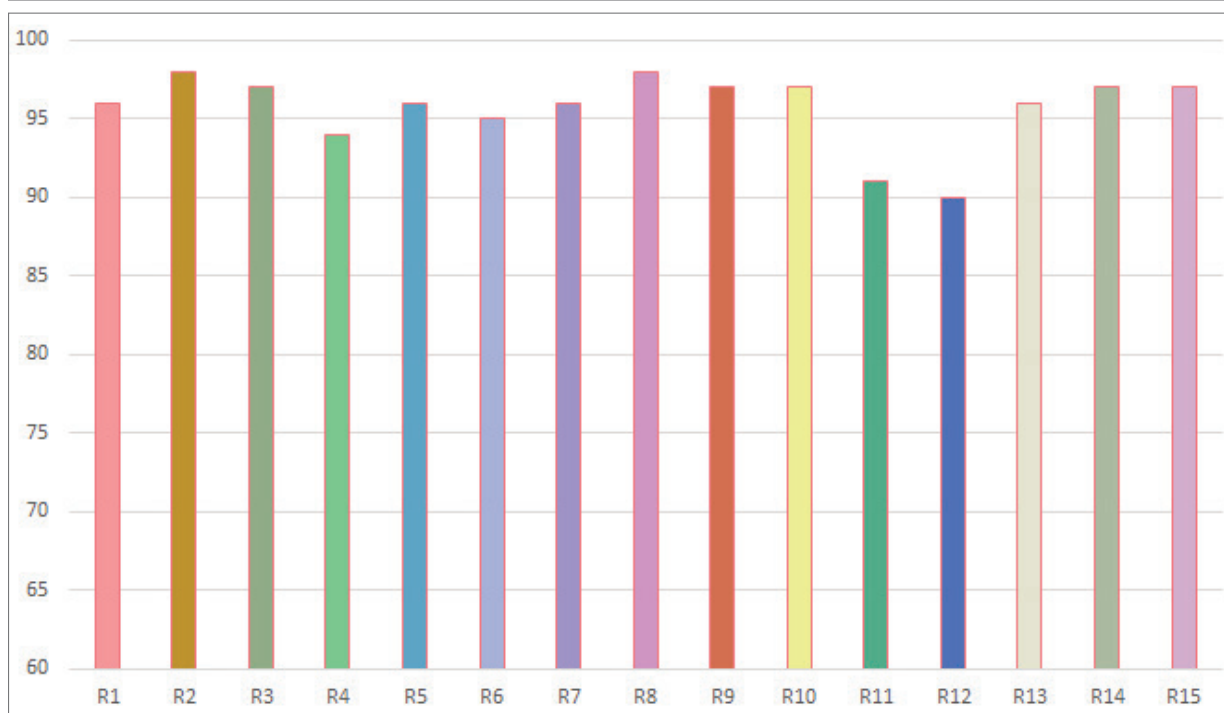

APPLICATIONS

Ideal applications in residential, commercial, retail, and hospitality environments.

PROJECT	FIXTURE TYPE	DATE
---------	--------------	------

NOMINAL LAMP DATA

DESCRIPTION	BA11F SMART LAMP							
	4W							
WATTS	20K	22K	24K	27K	30K	32K	35K	40K
COLOR TEMPERATURE	20K	22K	24K	27K	30K	32K	35K	40K
LUMENS (lm)	304	340	363	385	397	407	420	460
LUMENS PER WATT (lm/w)	95	103	107	113	117	120	120	131
CRI	96	95	95	96	96	97	97	95
Duv	-0.0006	-0.0051	-0.0062	-0.0064	-0.0061	-0.0058	-0.0049	-0.0007
Rf	93	91	92	93	93	94	94	93
Rg	101	107	107	107	106	105	105	101
R9	78	91	95	97	97	96	95	79
R13	99	96	95	96	96	97	98	97
R15	95	99	97	97	97	98	99	95
WATTS	3.2	3.3	3.4	3.4	3.4	3.4	3.5	3.5

R1-R15 CRI CHART @ 3000K 96 CRI

PROJECT		FIXTURE TYPE		DATE	
---------	--	--------------	--	------	--

TM30 DATA
120V, 4 WATT WI-FI ENABLED TUNABLE WHITE

TM-30-15 DATA: The data below is for Pure Smart Tunable White Filament Lamps.

2000K (Tunable White Filament)

View Angle: 2 Deg

2200K (Tunable White Filament)

View Angle: 2 Deg

2400K (Tunable White Filament)

View Angle: 2 Deg

2700K (Tunable White Filament)

View Angle: 2 Deg

PROJECT		FIXTURE TYPE		DATE	
---------	--	--------------	--	------	--