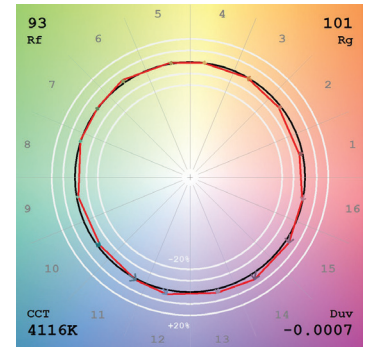

APPLICATIONS

Ideal applications in residential, commercial, retail, and hospitality environments.

PROJECT	FIXTURE TYPE	DATE
---------	--------------	------

NOMINAL LAMP DATA

DESCRIPTION	BA11F SMART LAMP							
	4W							
WATTS	20K	22K	24K	27K	30K	32K	35K	40K
COLOR TEMPERATURE	20K	22K	24K	27K	30K	32K	35K	40K
LUMENS (lm)	304	340	363	385	397	407	420	460
LUMENS PER WATT (lm/w)	95	103	107	113	117	120	120	131
CRI	96	95	95	96	96	97	97	95
Duv	-0.0006	-0.0051	-0.0062	-0.0064	-0.0061	-0.0058	-0.0049	-0.0007
Rf	93	91	92	93	93	94	94	93
Rg	101	107	107	107	106	105	105	101
R9	78	91	95	97	97	96	95	79
R13	99	96	95	96	96	97	98	97
R15	95	99	97	97	97	98	99	95
WATTS	3.2	3.3	3.4	3.4	3.4	3.4	3.5	3.5

R1-R15 CRI CHART @ 3000K 96 CRI

PROJECT		FIXTURE TYPE		DATE	
---------	--	--------------	--	------	--

TM30 DATA
120V, 4 WATT WI-FI ENABLED TUNABLE WHITE

TM-30-15 DATA: The data below is for Pure Smart Tunable White Filament Lamps.

2000K (Tunable White Filament)

View Angle: 2 Deg

2200K (Tunable White Filament)

View Angle: 2 Deg

2400K (Tunable White Filament)

View Angle: 2 Deg

2700K (Tunable White Filament)

View Angle: 2 Deg

3000K (Tunable White Filament)

View Angle: 2 Deg

3200K (Tunable White Filament)

View Angle: 2 Deg

3500K (Tunable White Filament)

View Angle: 2 Deg

4000K (Tunable White Filament)

View Angle: 2 Deg