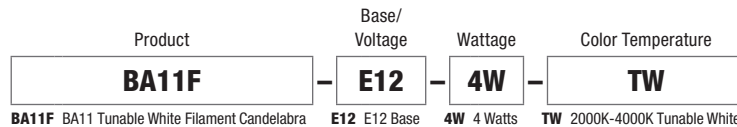

APPLICATIONS

Ideal applications in residential, commercial, retail, and hospitality environments.

PROJECT	FIXTURE TYPE	DATE