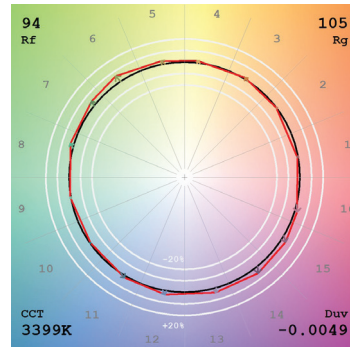

R1-R15 CRI CHART @ 3000K 96 CRI

PROJECT		FIXTURE TYPE		DATE	
---------	--	--------------	--	------	--

TM30 DATA
120V, 4 WATT WI-FI ENABLED TUNABLE WHITE

TM-30-15 DATA: The data below is for Pure Smart Tunable White Filament Lamps.

2000K (Tunable White Filament)

View Angle: 2 Deg

2200K (Tunable White Filament)

View Angle: 2 Deg

2400K (Tunable White Filament)

View Angle: 2 Deg

2700K (Tunable White Filament)

View Angle: 2 Deg

3000K (Tunable White Filament)

View Angle: 2 Deg

3200K (Tunable White Filament)

View Angle: 2 Deg

3500K (Tunable White Filament)

View Angle: 2 Deg

4000K (Tunable White Filament)

View Angle: 2 Deg