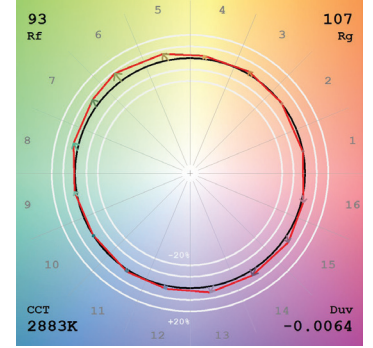

APPLICATIONS

Ideal applications in residential, commercial, retail, and hospitality environments.

PROJECT	FIXTURE TYPE	DATE
---------	--------------	------

NOMINAL LAMP DATA

DESCRIPTION	BA11F SMART LAMP							
	4W							
WATTS	20K	22K	24K	27K	30K	32K	35K	40K
COLOR TEMPERATURE	20K	22K	24K	27K	30K	32K	35K	40K
LUMENS (lm)	304	340	363	385	397	407	420	460
LUMENS PER WATT (lm/w)	95	103	107	113	117	120	120	131
CRI	96	95	95	96	96	97	97	95
Duv	-0.0006	-0.0051	-0.0062	-0.0064	-0.0061	-0.0058	-0.0049	-0.0007
Rf	93	91	92	93	93	94	94	93
Rg	101	107	107	107	106	105	105	101
R9	78	91	95	97	97	96	95	79
R13	99	96	95	96	96	97	98	97
R15	95	99	97	97	97	98	99	95
WATTS	3.2	3.3	3.4	3.4	3.4	3.4	3.5	3.5

R1-R15 CRI CHART @ 3000K 96 CRI

PROJECT		FIXTURE TYPE		DATE	
---------	--	--------------	--	------	--

TM30 DATA
120V, 4 WATT WI-FI ENABLED TUNABLE WHITE

TM-30-15 DATA: The data below is for Pure Smart Tunable White Filament Lamps.

2000K (Tunable White Filament)

View Angle: 2 Deg

2200K (Tunable White Filament)

View Angle: 2 Deg

2400K (Tunable White Filament)

View Angle: 2 Deg

2700K (Tunable White Filament)

View Angle: 2 Deg

3000K (Tunable White Filament)

View Angle: 2 Deg

3200K (Tunable White Filament)

View Angle: 2 Deg

3500K (Tunable White Filament)

View Angle: 2 Deg

4000K (Tunable White Filament)

View Angle: 2 Deg