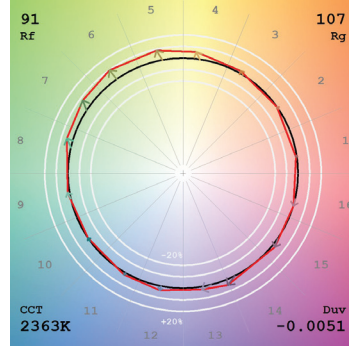

APPLICATIONS

Ideal applications in residential, commercial, retail, and hospitality environments.

PROJECT	FIXTURE TYPE	DATE
---------	--------------	------

NOMINAL LAMP DATA

DESCRIPTION	BA11F SMART LAMP							
	4W							
WATTS	20K	22K	24K	27K	30K	32K	35K	40K
COLOR TEMPERATURE	20K	22K	24K	27K	30K	32K	35K	40K
LUMENS (lm)	304	340	363	385	397	407	420	460
LUMENS PER WATT (lm/w)	95	103	107	113	117	120	120	131
CRI	96	95	95	96	96	97	97	95
Duv	-0.0006	-0.0051	-0.0062	-0.0064	-0.0061	-0.0058	-0.0049	-0.0007
Rf	93	91	92	93	93	94	94	93
Rg	101	107	107	107	106	105	105	101
R9	78	91	95	97	97	96	95	79
R13	99	96	95	96	96	97	98	97
R15	95	99	97	97	97	98	99	95
WATTS	3.2	3.3	3.4	3.4	3.4	3.4	3.5	3.5

R1-R15 CRI CHART @ 3000K 96 CRI

PROJECT		FIXTURE TYPE		DATE	
---------	--	--------------	--	------	--

TM30 DATA
120V, 4 WATT WI-FI ENABLED TUNABLE WHITE

TM-30-15 DATA: The data below is for Pure Smart Tunable White Filament Lamps.

2000K (Tunable White Filament)

View Angle: 2 Deg

2200K (Tunable White Filament)

View Angle: 2 Deg

2400K (Tunable White Filament)

View Angle: 2 Deg

2700K (Tunable White Filament)

View Angle: 2 Deg

3000K (Tunable White Filament)

View Angle: 2 Deg

3200K (Tunable White Filament)

View Angle: 2 Deg

3500K (Tunable White Filament)

View Angle: 2 Deg

4000K (Tunable White Filament)

View Angle: 2 Deg