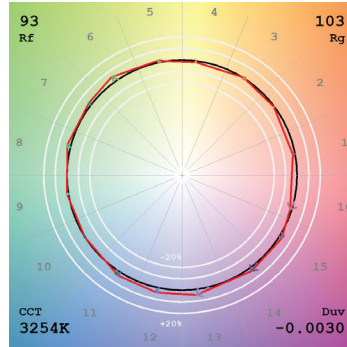

NOMINAL LAMP DATA

DESCRIPTION	G25F SMART BULB							
	7W							
	20K	22K	24K	27K	30K	32K	35K	40K
WATTS								
COLOR TEMPERATURE								
LUMENS (lm)	836	919	974	1017	1037	1053	1066	1081
LUMENS PER WATT (lm/w)	139	151	157	161	165	164	167	166
CRI	93.4	95.4	95.6	96	96.2	96.4	96.7	96
Duv	0.0019	0.0019	0.0029	0.003	0.0029	0.0027	0.002	0.0014
Rf	89	89	90	91	92	92	93	93
Rg	96	104	105	105	104	104	103	101
R9	54	71	78	83	85	86	87	81
R13	96	99	98	98	98	98	99	97
R15	88	95	97	99	99	99	99	96
WATTS	6	6.1	6.2	6.3	6.3	6.4	6.4	6.5

R1-R15 CRI CHART @ 3000K 96 CRI

PROJECT		FIXTURE TYPE		DATE	
---------	--	--------------	--	------	--

TM30 DATA
120V, 7 WATT WI-FI ENABLED SMART LAMP

TM-30-15 DATA: The data below is for Pure Smart Tunable White Filament Lamps.

2000K (Tunable White Filament)

View Angle: 2 Deg

2200K (Tunable White Filament)

View Angle: 2 Deg

2400K (Tunable White Filament)

View Angle: 2 Deg

2700K (Tunable White Filament)

View Angle: 2 Deg

3000K (Tunable White Filament)

View Angle: 2 Deg

3200K (Tunable White Filament)

View Angle: 2 Deg

3500K (Tunable White Filament)

View Angle: 2 Deg

4000K (Tunable White Filament)

View Angle: 2 Deg