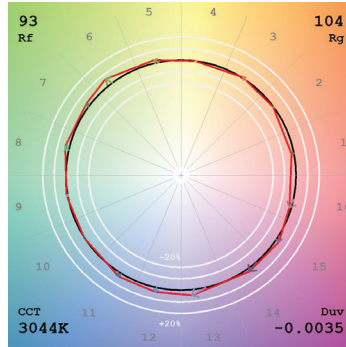

NOMINAL LAMP DATA

DESCRIPTION	G25F SMART BULB							
	7W							
	20K	22K	24K	27K	30K	32K	35K	40K
WATTS								
COLOR TEMPERATURE								
LUMENS (lm)	836	919	974	1017	1037	1053	1066	1081
LUMENS PER WATT (lm/w)	139	151	157	161	165	164	167	166
CRI	93.4	95.4	95.6	96	96.2	96.4	96.7	96
Duv	0.0019	0.0019	0.0029	0.003	0.0029	0.0027	0.002	0.0014
Rf	89	89	90	91	92	92	93	93
Rg	96	104	105	105	104	104	103	101
R9	54	71	78	83	85	86	87	81
R13	96	99	98	98	98	98	99	97
R15	88	95	97	99	99	99	99	96
WATTS	6	6.1	6.2	6.3	6.3	6.4	6.4	6.5

R1-R15 CRI CHART @ 3000K 96 CRI

PROJECT		FIXTURE TYPE		DATE	
---------	--	--------------	--	------	--

TM30 DATA
120V, 7 WATT WI-FI ENABLED SMART LAMP

TM-30-15 DATA: The data below is for Pure Smart Tunable White Filament Lamps.

2000K (Tunable White Filament)

View Angle: 2 Deg

2200K (Tunable White Filament)

View Angle: 2 Deg

2400K (Tunable White Filament)

View Angle: 2 Deg

2700K (Tunable White Filament)

View Angle: 2 Deg

3000K (Tunable White Filament)

View Angle: 2 Deg

3200K (Tunable White Filament)

View Angle: 2 Deg

3500K (Tunable White Filament)

View Angle: 2 Deg

4000K (Tunable White Filament)

View Angle: 2 Deg