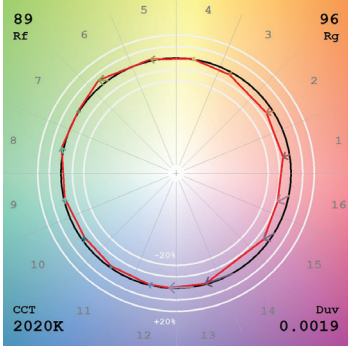

NOMINAL LAMP DATA

DESCRIPTION	G25F SMART BULB							
	7W							
	20K	22K	24K	27K	30K	32K	35K	40K
WATTS								
COLOR TEMPERATURE								
LUMENS (lm)	836	919	974	1017	1037	1053	1066	1081
LUMENS PER WATT (lm/w)	139	151	157	161	165	164	167	166
CRI	93.4	95.4	95.6	96	96.2	96.4	96.7	96
Duv	0.0019	0.0019	0.0029	0.003	0.0029	0.0027	0.002	0.0014
Rf	89	89	90	91	92	92	93	93
Rg	96	104	105	105	104	104	103	101
R9	54	71	78	83	85	86	87	81
R13	96	99	98	98	98	98	99	97
R15	88	95	97	99	99	99	99	96
WATTS	6	6.1	6.2	6.3	6.3	6.4	6.4	6.5

R1-R15 CRI CHART @ 3000K 96 CRI

PROJECT		FIXTURE TYPE		DATE	
---------	--	--------------	--	------	--

TM30 DATA
120V, 7 WATT WI-FI ENABLED SMART LAMP

TM-30-15 DATA: The data below is for Pure Smart Tunable White Filament Lamps.

2000K (Tunable White Filament)

View Angle: 2 Deg

2200K (Tunable White Filament)

View Angle: 2 Deg

2400K (Tunable White Filament)

View Angle: 2 Deg

2700K (Tunable White Filament)

View Angle: 2 Deg

3000K (Tunable White Filament)

View Angle: 2 Deg

3200K (Tunable White Filament)

View Angle: 2 Deg

3500K (Tunable White Filament)

View Angle: 2 Deg

4000K (Tunable White Filament)

View Angle: 2 Deg