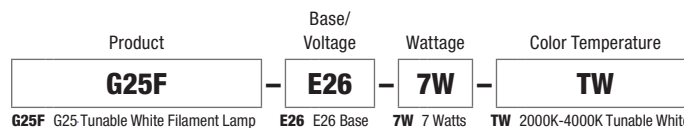

APPLICATIONS

Ideal applications in residential, commercial, retail, and hospitality environments.

PROJECT	FIXTURE TYPE	DATE