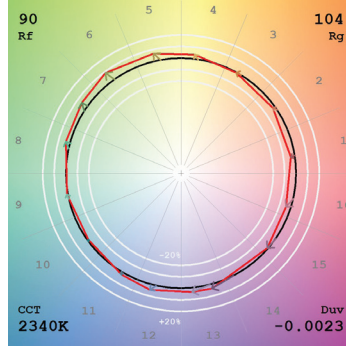

NOMINAL LAMP DATA

DESCRIPTION	G25F SMART BULB							
	7W							
	20K	22K	24K	27K	30K	32K	35K	40K
WATTS								
COLOR TEMPERATURE								
LUMENS (lm)	836	919	974	1017	1037	1053	1066	1081
LUMENS PER WATT (lm/w)	139	151	157	161	165	164	167	166
CRI	93.4	95.4	95.6	96	96.2	96.4	96.7	96
Duv	0.0019	0.0019	0.0029	0.003	0.0029	0.0027	0.002	0.0014
Rf	89	89	90	91	92	92	93	93
Rg	96	104	105	105	104	104	103	101
R9	54	71	78	83	85	86	87	81
R13	96	99	98	98	98	98	99	97
R15	88	95	97	99	99	99	99	96
WATTS	6	6.1	6.2	6.3	6.3	6.4	6.4	6.5

R1-R15 CRI CHART @ 3000K 96 CRI

PROJECT		FIXTURE TYPE		DATE	
---------	--	--------------	--	------	--

TM30 DATA
120V, 7 WATT WI-FI ENABLED SMART LAMP

TM-30-15 DATA: The data below is for Pure Smart Tunable White Filament Lamps.

2000K (Tunable White Filament)

View Angle: 2 Deg

2200K (Tunable White Filament)

View Angle: 2 Deg

2400K (Tunable White Filament)

View Angle: 2 Deg

2700K (Tunable White Filament)

View Angle: 2 Deg

3000K (Tunable White Filament)

View Angle: 2 Deg

3200K (Tunable White Filament)

View Angle: 2 Deg

3500K (Tunable White Filament)

View Angle: 2 Deg

4000K (Tunable White Filament)

View Angle: 2 Deg