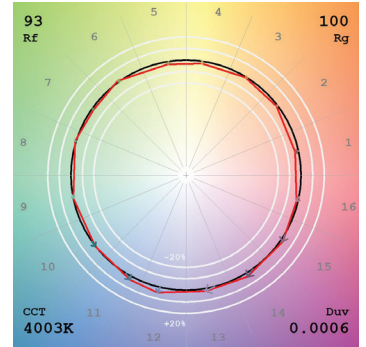

NOMINAL LAMP DATA

DESCRIPTION	G25F SMART BULB							
	7W							
	20K	22K	24K	27K	30K	32K	35K	40K
WATTS								
COLOR TEMPERATURE								
LUMENS (lm)	836	919	974	1017	1037	1053	1066	1081
LUMENS PER WATT (lm/w)	139	151	157	161	165	164	167	166
CRI	93.4	95.4	95.6	96	96.2	96.4	96.7	96
Duv	0.0019	0.0019	0.0029	0.003	0.0029	0.0027	0.002	0.0014
Rf	89	89	90	91	92	92	93	93
Rg	96	104	105	105	104	104	103	101
R9	54	71	78	83	85	86	87	81
R13	96	99	98	98	98	98	99	97
R15	88	95	97	99	99	99	99	96
WATTS	6	6.1	6.2	6.3	6.3	6.4	6.4	6.5

R1-R15 CRI CHART @ 3000K 96 CRI

PROJECT		FIXTURE TYPE		DATE	
---------	--	--------------	--	------	--

TM30 DATA
120V, 7 WATT WI-FI ENABLED SMART LAMP

TM-30-15 DATA: The data below is for Pure Smart Tunable White Filament Lamps.

2000K (Tunable White Filament)

View Angle: 2 Deg

2200K (Tunable White Filament)

View Angle: 2 Deg

2400K (Tunable White Filament)

View Angle: 2 Deg

2700K (Tunable White Filament)

View Angle: 2 Deg

3000K (Tunable White Filament)

View Angle: 2 Deg

3200K (Tunable White Filament)

View Angle: 2 Deg

3500K (Tunable White Filament)

View Angle: 2 Deg

4000K (Tunable White Filament)

View Angle: 2 Deg