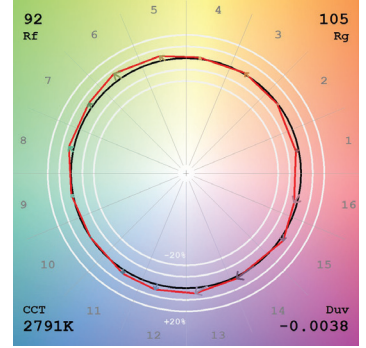

NOMINAL LAMP DATA

DESCRIPTION	G25F SMART BULB							
	7W							
	20K	22K	24K	27K	30K	32K	35K	40K
WATTS								
COLOR TEMPERATURE								
LUMENS (lm)	836	919	974	1017	1037	1053	1066	1081
LUMENS PER WATT (lm/w)	139	151	157	161	165	164	167	166
CRI	93.4	95.4	95.6	96	96.2	96.4	96.7	96
Duv	0.0019	0.0019	0.0029	0.003	0.0029	0.0027	0.002	0.0014
Rf	89	89	90	91	92	92	93	93
Rg	96	104	105	105	104	104	103	101
R9	54	71	78	83	85	86	87	81
R13	96	99	98	98	98	98	99	97
R15	88	95	97	99	99	99	99	96
WATTS	6	6.1	6.2	6.3	6.3	6.4	6.4	6.5

R1-R15 CRI CHART @ 3000K 96 CRI

PROJECT		FIXTURE TYPE		DATE	
---------	--	--------------	--	------	--

TM30 DATA
120V, 7 WATT WI-FI ENABLED SMART LAMP

TM-30-15 DATA: The data below is for Pure Smart Tunable White Filament Lamps.

2000K (Tunable White Filament)

View Angle: 2 Deg

2200K (Tunable White Filament)

View Angle: 2 Deg

2400K (Tunable White Filament)

View Angle: 2 Deg

2700K (Tunable White Filament)

View Angle: 2 Deg

3000K (Tunable White Filament)

View Angle: 2 Deg

3200K (Tunable White Filament)

View Angle: 2 Deg

3500K (Tunable White Filament)

View Angle: 2 Deg

4000K (Tunable White Filament)

View Angle: 2 Deg