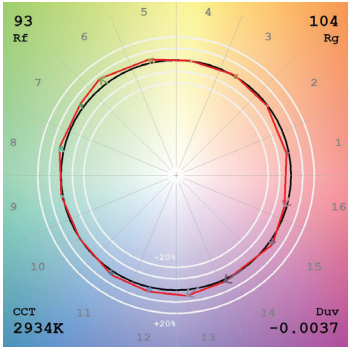

NOMINAL LAMP DATA

DESCRIPTION	G25F SMART BULB							
	7W							
	20K	22K	24K	27K	30K	32K	35K	40K
WATTS								
COLOR TEMPERATURE								
LUMENS (lm)	836	919	974	1017	1037	1053	1066	1081
LUMENS PER WATT (lm/w)	139	151	157	161	165	164	167	166
CRI	93.4	95.4	95.6	96	96.2	96.4	96.7	96
Duv	0.0019	0.0019	0.0029	0.003	0.0029	0.0027	0.002	0.0014
Rf	89	89	90	91	92	92	93	93
Rg	96	104	105	105	104	104	103	101
R9	54	71	78	83	85	86	87	81
R13	96	99	98	98	98	98	99	97
R15	88	95	97	99	99	99	99	96
WATTS	6	6.1	6.2	6.3	6.3	6.4	6.4	6.5

R1-R15 CRI CHART @ 3000K 96 CRI

PROJECT		FIXTURE TYPE		DATE	
---------	--	--------------	--	------	--

TM30 DATA
120V, 7 WATT WI-FI ENABLED SMART LAMP

TM-30-15 DATA: The data below is for Pure Smart Tunable White Filament Lamps.

2000K (Tunable White Filament)

View Angle: 2 Deg

2200K (Tunable White Filament)

View Angle: 2 Deg

2400K (Tunable White Filament)

View Angle: 2 Deg

2700K (Tunable White Filament)

View Angle: 2 Deg

3000K (Tunable White Filament)

View Angle: 2 Deg

3200K (Tunable White Filament)

View Angle: 2 Deg

3500K (Tunable White Filament)

View Angle: 2 Deg

4000K (Tunable White Filament)

View Angle: 2 Deg