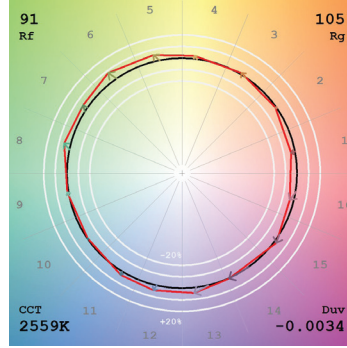

NOMINAL LAMP DATA

DESCRIPTION	G25F SMART BULB							
	7W							
	20K	22K	24K	27K	30K	32K	35K	40K
WATTS								
COLOR TEMPERATURE								
LUMENS (lm)	836	919	974	1017	1037	1053	1066	1081
LUMENS PER WATT (lm/w)	139	151	157	161	165	164	167	166
CRI	93.4	95.4	95.6	96	96.2	96.4	96.7	96
Duv	0.0019	0.0019	0.0029	0.003	0.0029	0.0027	0.002	0.0014
Rf	89	89	90	91	92	92	93	93
Rg	96	104	105	105	104	104	103	101
R9	54	71	78	83	85	86	87	81
R13	96	99	98	98	98	98	99	97
R15	88	95	97	99	99	99	99	96
WATTS	6	6.1	6.2	6.3	6.3	6.4	6.4	6.5

R1-R15 CRI CHART @ 3000K 96 CRI

PROJECT		FIXTURE TYPE		DATE	
---------	--	--------------	--	------	--

TM30 DATA
120V, 7 WATT WI-FI ENABLED SMART LAMP

TM-30-15 DATA: The data below is for Pure Smart Tunable White Filament Lamps.

2000K (Tunable White Filament)

View Angle: 2 Deg

2200K (Tunable White Filament)

View Angle: 2 Deg

2400K (Tunable White Filament)

View Angle: 2 Deg

2700K (Tunable White Filament)

View Angle: 2 Deg

3000K (Tunable White Filament)

View Angle: 2 Deg

3200K (Tunable White Filament)

View Angle: 2 Deg

3500K (Tunable White Filament)

View Angle: 2 Deg

4000K (Tunable White Filament)

View Angle: 2 Deg