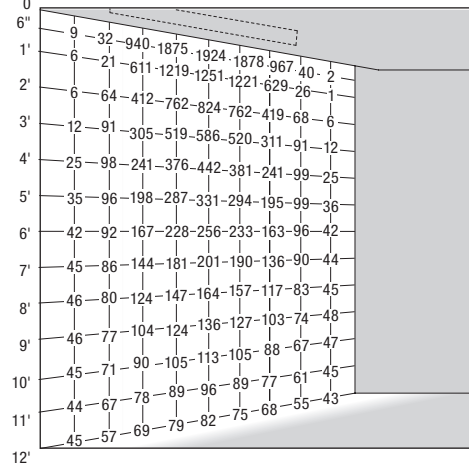

STRATUS LED LINEAR WALL GRAZER

DESIGNED BY GREGORY KAY | ASSEMBLED IN AMERICA

REV 01.18.22

CANDLE POWER DISTRIBUTION
15 WATT, 4', 3000K

FOOT CANDLE DISTRIBUTION
15 WATT, 4', 3000K

DIRECTION OF LIGHT
15 WATT, 4', 3000K