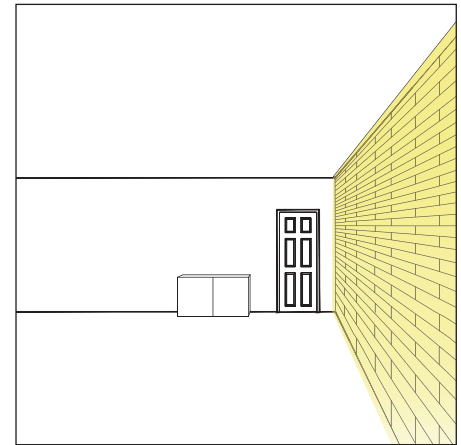

Integrated 3000K, 42000K, or RGB LEDs.

I. END CAP

Sold in pairs. Required at end of run.

END CAP

Sold in pairs. Required at end of run.

Product	Type
SG	CAP
SG Stratus Wall Grazer	CAP End Cap

PROJECT	FIXTURE TYPE	DATE
---------	--------------	------

STRATUS LED LINEAR WALL GRAZER

DESIGNED BY GREGORY KAY | ASSEMBLED IN AMERICA

REV 01.18.22

CANDLE POWER DISTRIBUTION
15 WATT, 4', 3000K

FOOT CANDLE DISTRIBUTION
15 WATT, 4', 3000K

DIRECTION OF LIGHT
15 WATT, 4', 3000K