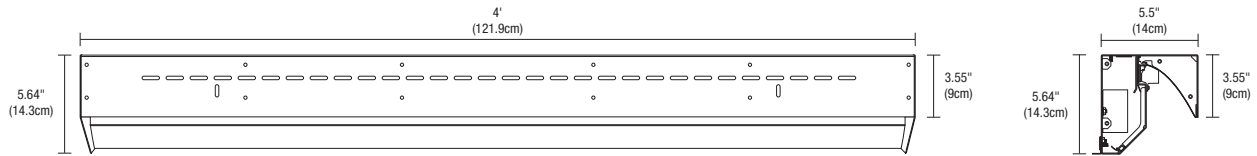

STRATUS

LED LINEAR WALL GRAZER

DESIGNED BY GREGORY KAY | ASSEMBLED IN AMERICA

REV 01.18.22

DESCRIPTION

LEDs are field replaceable. Fixture is Non-IC rated. Suitable for new residential, new commercial, and remodel. Lights textured walls up to 30' high. Mounts flush to ceilings or recessed within a pocket cove for the most dramatic effect. Link multiple Stratus fixtures to create long runs. Includes one internal LED Power Supply per unit. (0-10V for WW and CW; DMX for RGB). Feed fixture with 120-277VAC. Coordinate installation with electrician and drywall contractors.