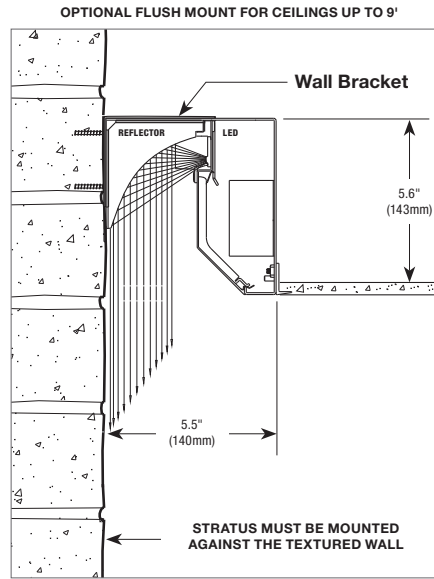

STRATUS LED LINEAR WALL GRAZER

DESIGNED BY GREGORY KAY | ASSEMBLED IN AMERICA

REV 01.18.22