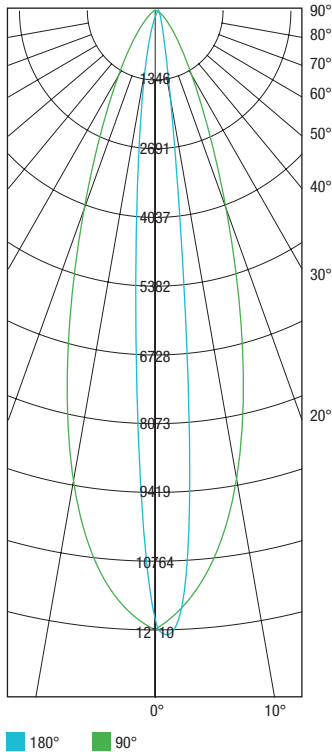

STRATUS LED LINEAR WALL GRAZER

DESIGNED BY GREGORY KAY | ASSEMBLED IN AMERICA

REV 01.18.22

CANDLE POWER DISTRIBUTION
15 WATT, 4', 3000K

FOOT CANDLE DISTRIBUTION
15 WATT, 4', 3000K

DIRECTION OF LIGHT
15 WATT, 4', 3000K