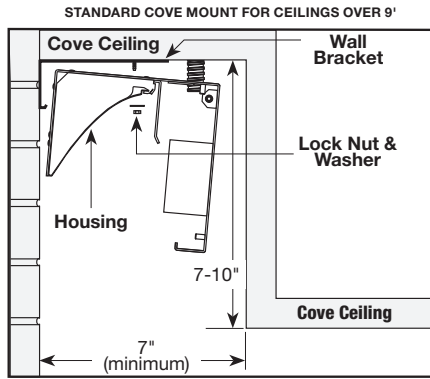

STRATUS LED LINEAR WALL GRAZER

DESIGNED BY GREGORY KAY | ASSEMBLED IN AMERICA

REV 01.18.22