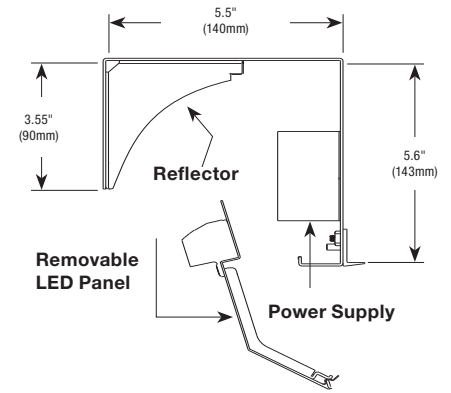

STRATUS LED LINEAR WALL GRAZER

DESIGNED BY GREGORY KAY | ASSEMBLED IN AMERICA

REV 01.18.22