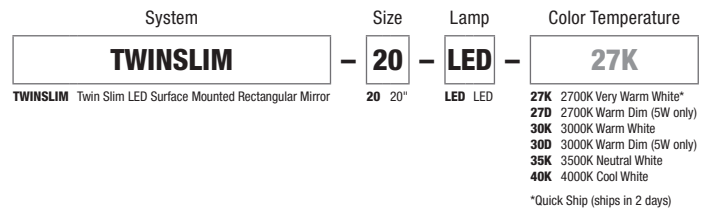

WEIGHT

28 lbs (12.7 kg)

PROJECT		FIXTURE TYPE		DATE