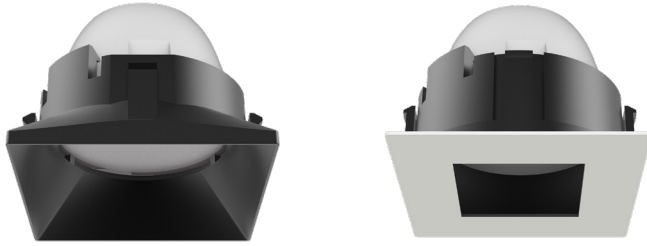

AETHER ATOMIC

R1ASDL, R1ASPL - Square Downlight and Pinhole

WAC

Fixture Type:

Catalog Number:

Project: _____

Location: _____

PRODUCT DESCRIPTION

Minuscule and mighty, peerless and powerful, the new potent Aether Atomic launches into the light. An engineering recessed marvel for next generation futurists. Sublime and serviceable, it's an icon for the ages. Atomic breaks the mold with robust illumination from a diminutive aperture, for a clean, quiet ceiling.

FEATURES

- Robust lumen output from 1" or ½" aperture
- Low glare for good visual comfort
- Field changeable beam angle with reflectors provided
- Low profile housing for installation in shallow plenums
- 5 year warranty

SPECIFICATIONS

Construction: Injection molded polycarbonate low glare trim
Dimming: 100% - 1% ELV, TRIAC and 0-10V
Input Power: 11W
Light Source: High output COB LED rated life of 50,000 hours
Mounting: Remodel - Fastened to aluminum ceiling plate with sheetrock screws. Ceiling cutout: 6 ½" Dia. New Construction - Fastened to frame-in kit with sheetrock screws. Ceiling cutout: 6" Dia.
Finish: Black, Gold, Haze, White
Ceiling thickness: ½" - 2"
Standards: ETL & cETL Wet location listed, IC rated Airtight Title 24 JA8 Compliant

Trims (Order Housing and Power Supply Separately) Model

	Beam	Color Temp	CRI	Lumens	CBCP	Finishes
R1ASDL Square Downlight Trimless (N, F, W beam reflectors included)	N 26°	2700K	90	850	2735	BK Black GL Gold HZ Haze WT White
		3000K		910	2940	
		3500K		975	3145	
		4000K		1040	3350	
	F 36°	2700K	90	885	885	
		3000K		950	950	
		3500K		1020	1020	
	W 55°	2700K	90	770	770	
		3000K		830	830	
3500K		885		885		
	4000K		945	945		
R1ASPL Square Pinhole (N, F beam reflectors included)	N 26°	2700K	90	515	2210	BK Black WT White
		3000K		550	2375	
		3500K		590	2545	
		4000K		630	2710	
	F 32°	2700K	90	545	1830	
		3000K		585	1965	
		3500K		625	2105	
		4000K		665	2240	

R1A ____ - ____

Example: **R1ASDL-WT**

Please see next page for housing and power supply units (required)

wacighting.com
Phone (800) 526.2588
Fax (800) 526.2585

Headquarters/Eastern Distribution Center
44 Harbor Park Drive
Port Washington, NY 11050

Central Distribution Center
1600 Distribution Ct
Lithia Springs, GA 30122

Western Distribution Center
1750 Archibald Avenue
Ontario, CA 91761