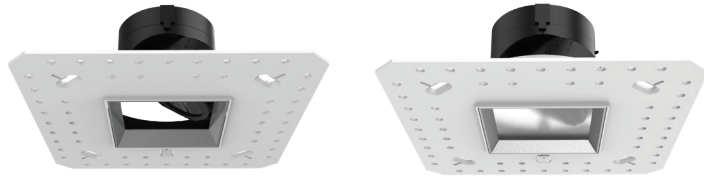

AETHER 2" - Square Adjustable Trimless

R2ASAL

Fixture Type:

Catalog Number:

Project: _____

Location: _____

PRODUCT DESCRIPTION

Shallow housing that is designed to fit in tight plenum spaces without sacrificing lumen output.

FEATURES

- Designed to fit in tight plenum
- 2" trim aperture, 2" housing height
- Damp Location Trims: 0-30° vertical and 365° horizontal adjustment
- Wet Location Trims: 0-25° vertical and 365° horizontal adjustment
- 5 year WAC Lighting product warranty

SPECIFICATIONS

Construction:	Die-cast aluminum trim with die-cast aluminum heat sink
Dimming:	100% - 5% with 0-10V 100% - 5% with Electronic Low Voltage (ELV)/ TRIAC
Input:	120V-277V AC
Power	15W, power factor 0.9
Mounting:	Retention clips firmly hold trim to housing
Finish:	Powder Coated White, Black, Enamel Coated Haze
Ceiling thickness:	½" - 1"
Standards:	UL & cUL Damp Listed, UL & cUL Wet Listed (Lensed options only), Title 24 JA8 Compliant