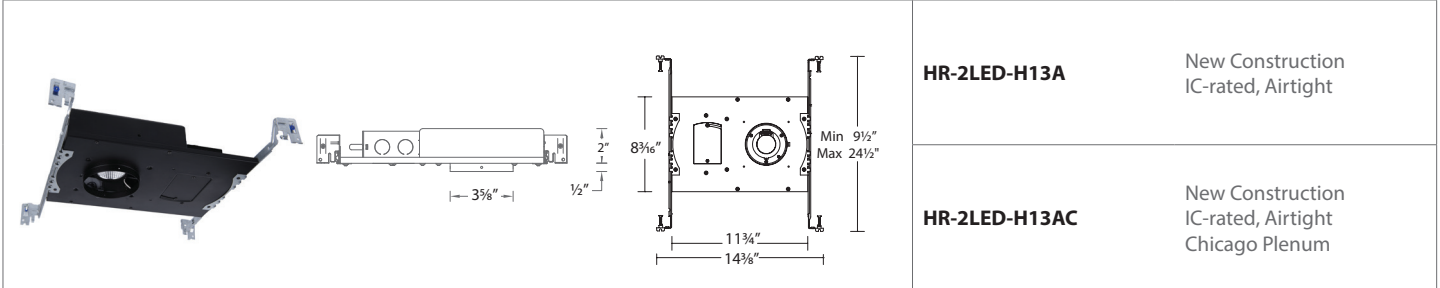

AETHER 2" - Square Adjustable Trimless

R2ASAL

Fixture Type:

Catalog Number:

Project: _____

Location: _____

PRODUCT DESCRIPTION

Shallow housing that is designed to fit in tight plenum spaces without sacrificing lumen output.

SPECIFICATIONS

Construction:	Die-cast aluminum trim with die-cast aluminum heat sink
Dimming:	100% - 5% with 0-10V 100% - 5% with Electronic Low Voltage (ELV)/ TRIAC
Input:	120V-277V AC
Power	15W, power factor 0.9
Mounting:	Retention clips firmly hold trim to housing
Finish:	Powder Coated White, Black, Enamel Coated Haze
Ceiling thickness:	½" - 1"
Standards:	UL & cUL Damp Listed, UL & cUL Wet Listed (Lensed options only), Title 24 JA8 Compliant

R2ASAL- _____ - _____

Example: **R2ASAL-N930-WT**

Please see next page for housing (required)

wacighting.com	Headquarters, East Manufacturing Facility	South East Manufacturing Facility	Central Manufacturing Facility	West Manufacturing Facility
Phone (800) 526.2588	44 Harbor Park Drive	1600 Distribution Ct	1700 South J Elmer Freeway, Ste 100	1750 S Archibald Ave
Fax (800) 526.2585	Port Washington, NY 11050	Lithia Springs, GA 30122	Cedar Hill, TX 75104	Ontario, CA 91761

AETHER 2" - Square Adjustable Trimless Housing

Housing

Model

HR-2LED-H13A

New Construction
IC-rated, Airtight

HR-2LED-H13AC

New Construction
IC-rated, Airtight
Chicago Plenum

HR-2LED-H13