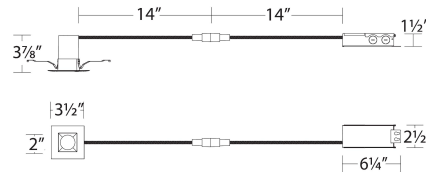

LINE DRAWING: