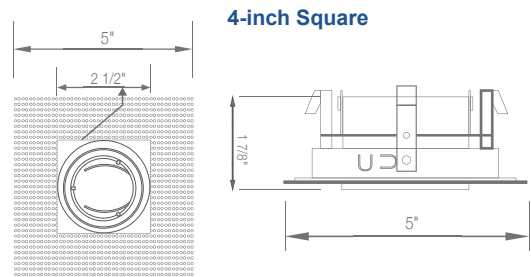

DESIGN FOR NEW CONSTRUCTION HOUSING ONLY

DESIGN FOR NEW OR REMODEL APPLICATIONS

Trims are compatible with NEW CONSTRUCTION housings only!!!

R4-DS589TL-MW  
DIE-CAST TRIM  
TRIM-LESS

R4-DS589H-MW  
DIE-CAST REGULAR TRIM

Product is designed to access light source via twist and lock mechanism from bottom of the trim.

4-inch Square

4-inch Round

R4-GUICAT  
New construction  
GU-10 Recessed  
can only

ORDERING & SPECIFICATIONS				
Models	R4-421TL-MW	R4-589TL-MW	R4-DS589TL-MW	R4-DS589H-MW
Style	Round	Square	Square	Square
Application	Recessed New Work	Recessed New Work	Recessed New Work	Recessed New or Remodel
Finish	Matte White	Matte White	Matte White	Matte White
Bulb	GU-10 Only	GU-10 Only	GU-10 Only	MR-16 or GU-10
Housing	R4-GUICAT	R4-GUICAT	R4-GUICAT	R4-GUICAT / R4-GUICRAT