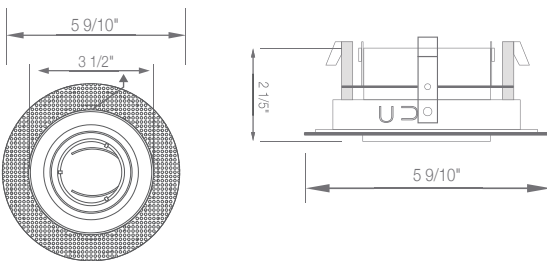

DESIGN FOR NEW CONSTRUCTION HOUSING ONLY

DESIGN FOR NEW OR REMODEL APPLICATIONS

Trims are compatible with NEW CONSTRUCTION housings only!!!

R4-DS589TL-MW  
DIE-CAST TRIM  
TRIM-LESS

R4-DS589H-MW  
DIE-CAST REGULAR TRIM

Product is designed to access light source via twist and lock mechanism from bottom of the trim.

4-inch Square

4-inch Round

R4-GUICAT  
New construction  
GU-10 Recessed  
can only

ORDERING & SPECIFICATIONS				
Models	R4-421TL-MW	R4-589TL-MW	R4-DS589TL-MW	R4-DS589H-MW
Style	Round	Square	Square	Square
Application	Recessed New Work	Recessed New Work	Recessed New Work	Recessed New or Remodel
Finish	Matte White	Matte White	Matte White	Matte White
Bulb	GU-10 Only	GU-10 Only	GU-10 Only	MR-16 or GU-10
Housing	R4-GUICAT	R4-GUICAT	R4-GUICAT	R4-GUICAT / R4-GUICRAT