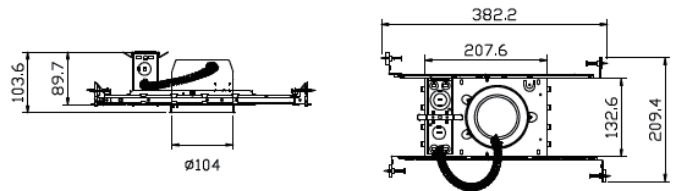

Dimensions

Diameter: 4 1/8"
Depth: 3 1/2"

Cut Out: 4 1/4"

Due to our continued efforts to improve our products, product specifications are subject to change without notice.