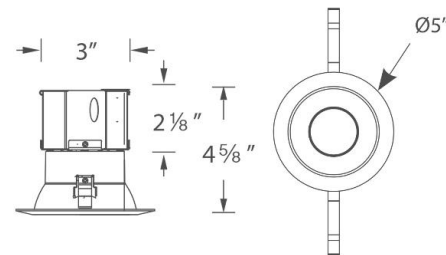

WAC LIGHTING

Pop-In 4" Round 5CCT

Remodel Downlight

Fixture Type: _____

Catalog Number: _____

Project: _____

Location: _____

Model	Beam	Color Temp & CRI	Lumens	CBCP	Finish
R4DRDR	F 45°	9CS 2700K/3000K/3500K/4000K/5000K - 90	870 1080	1189 1309	BK Black WT White

Example: **R4DRDR-F9CS-BK**

DESCRIPTION

Minimum profile downlight with driver and electrical connection box attached to fixture for easy remodel or new construction installation.

FEATURES

- 5-CCT Switchable between 2700K and 5000K
- Electrical box located on back of fixture to allow easy installation
- Sold as remodel, but new construction frame available
- Driver concealed within the fixture
- 5 year warranty

SPECIFICATIONS

Construction:	Die-cast Aluminum with 20-gauge Cold Rolled Steel Junction Box
Power:	12W
Input:	120-277 VAC, 50/60Hz
Dimming:	ELV: 100-5% , TRIAC: 100-5%
Light Source:	Integrated LED
Lens:	Frosted TIR lens
Rated Life:	50000 Hours
Mounting:	Heavy gauge retention clips secures fixture to ceiling
Cut Out:	4"
Finish:	Electrostatically Powder Coated: White, Black
Ceiling Thickness:	1/2" - 1 1/2"
Operating Temp:	-4°F to 104°F (-20°C to 40°C)
Standards:	ETL, cETL, Wet Location Listed, Energy Star 2.0, Title 24 JA8 Compliant, IC, Airtight

FINISHES:

LINE DRAWING:

R4DRDR

WAC LIGHTING

Pop-In 4" Round 5CCT Remodel Downlight

Fixture Type: _____
Catalog Number: _____
Project: _____
Location: _____

ACCESSORIES

<i>Model</i>	<i>Description</i>	<i>Finish</i>
--------------	--------------------	---------------
