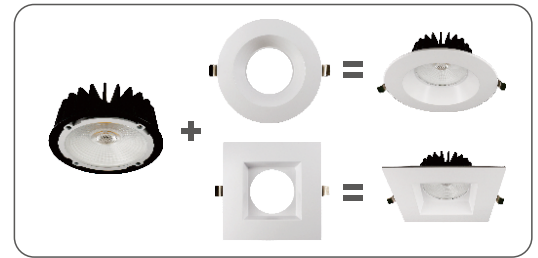

RA6-PIC-24W-5CCT-D90

No Housing Required

Universal LED Module

RA6-RT-MW

6" Round Trim
Interchangeable Trims,
Various Shapes & Finishes

RA6-ST-MW

6" Square Trim
Interchangeable Trims,
Various Shapes & Finishes

↑ Clockwise Twist

Anti-glare Design

Wattage

Lumens

Beam Angle

Color Rendering Index

Features

- **Die-Casted Interchangeable Trims**
- Round or Square, White or Black
- High performance Commercial Grade Fixture
- Fast & Easy to Install - Save on Labour
- IC Rated for direct contact with insulation
- No Housing Required
- Dimmable down to 10% with most standard Triac & ELV dimmers
- 50,000 hours life
- 5 Years Warranty
- Cut out Ø158mm

New Construction Plate available
R2.5-4-6-NC

Dimensions

Module

6" Round

6" Square