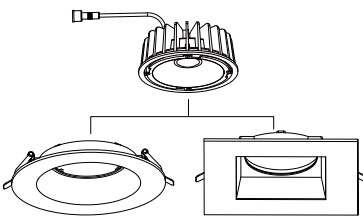

↑ Clockwise Twist

Anti-glare Design

Wattage

Lumens

Beam Angle

Color Rendering Index

Features

- **Die-Casted Interchangeable Trims**
- Round or Square, White or Black
- High performance Commercial Grade Fixture
- Fast & Easy to Install - Save on Labour
- IC Rated for direct contact with insulation
- No Housing Required
- Dimmable down to 10% with most standard Triac & ELV dimmers
- 50,000 hours life
- 5 Years Warranty
- Cut out Ø158mm

New Construction Plate available
R2.5-4-6-NC

Dimensions

Module

6" Round

6" Square