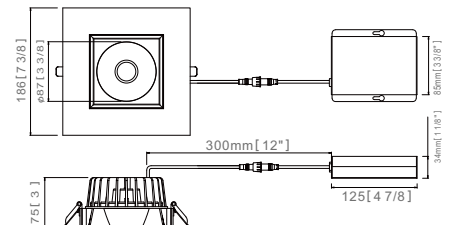

↑ Clockwise Twist

Anti-glare Design

Wattage

Lumens

Beam Angle

Color Rendering Index

Features

- **Die-Casted Interchangeable Trims**
- Round or Square, White or Black
- High performance Commercial Grade Fixture
- Fast & Easy to Install - Save on Labour
- IC Rated for direct contact with insulation
- No Housing Required
- Dimmable down to 10% with most standard Triac & ELV dimmers
- 50,000 hours life
- 5 Years Warranty
- Cut out Ø158mm

New Construction Plate available
R2.5-4-6-NC

Dimensions

Module

6" Round

6" Square