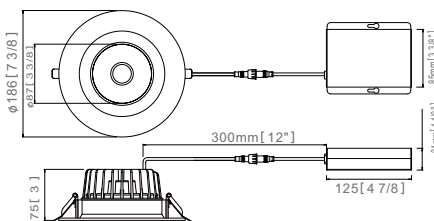

↑ Clockwise Twist

Anti-glare Design

Wattage

Lumens

Beam Angle

Color Rendering Index

Features

- **Die-Casted Interchangeable Trims**
- Round or Square, White or Black
- High performance Commercial Grade Fixture
- Fast & Easy to Install - Save on Labour
- IC Rated for direct contact with insulation
- No Housing Required
- Dimmable down to 10% with most standard Triac & ELV dimmers
- 50,000 hours life
- 5 Years Warranty
- Cut out Ø158mm

New Construction Plate available
R2.5-4-6-NC

Dimensions

Module

6" Round

6" Square