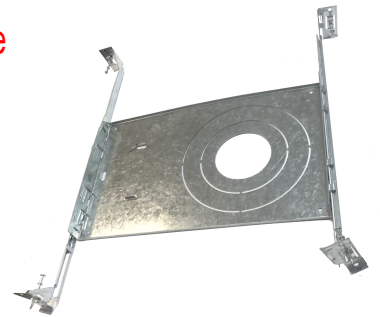

RA6-PIC-24W-5CCT-D90

No Housing Required

Universal LED Module

RA6-RT-MW

6" Round Trim
Interchangeable Trims,
Various Shapes & Finishes

RA6-ST-MW

6" Square Trim
Interchangeable Trims,
Various Shapes & Finishes

↑ Clockwise Twist

Anti-glare Design

Wattage

Lumens

Beam Angle

Color Rendering Index

Features

- **Die-Casted Interchangeable Trims**
- Round or Square, White or Black
- High performance Commercial Grade Fixture
- Fast & Easy to Install - Save on Labour
- IC Rated for direct contact with insulation
- No Housing Required
- Dimmable down to 10% with most standard Triac & ELV dimmers
- 50,000 hours life
- 5 Years Warranty
- Cut out Ø158mm

New Construction Plate available
R2.5-4-6-NC

Dimensions

Module

6" Round

6" Square