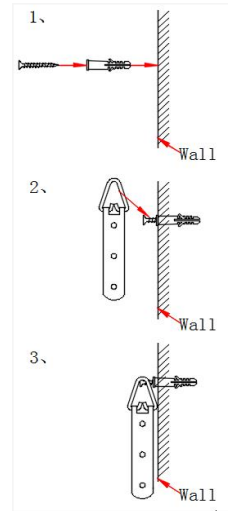

REGINA ANDREW

DETROIT

ITEM NO: #21-1115
Ibiza Mirror

ASSEMBLY INSTRUCTIONS

1. Use the plastic anchors and screws install on the wall.
2. Hang the mirror hooks on the wall screws.

CLEANING AND CARE:

Use a soft cloth only, do not use any chemical or abrasive cleaners.

Made in China

X