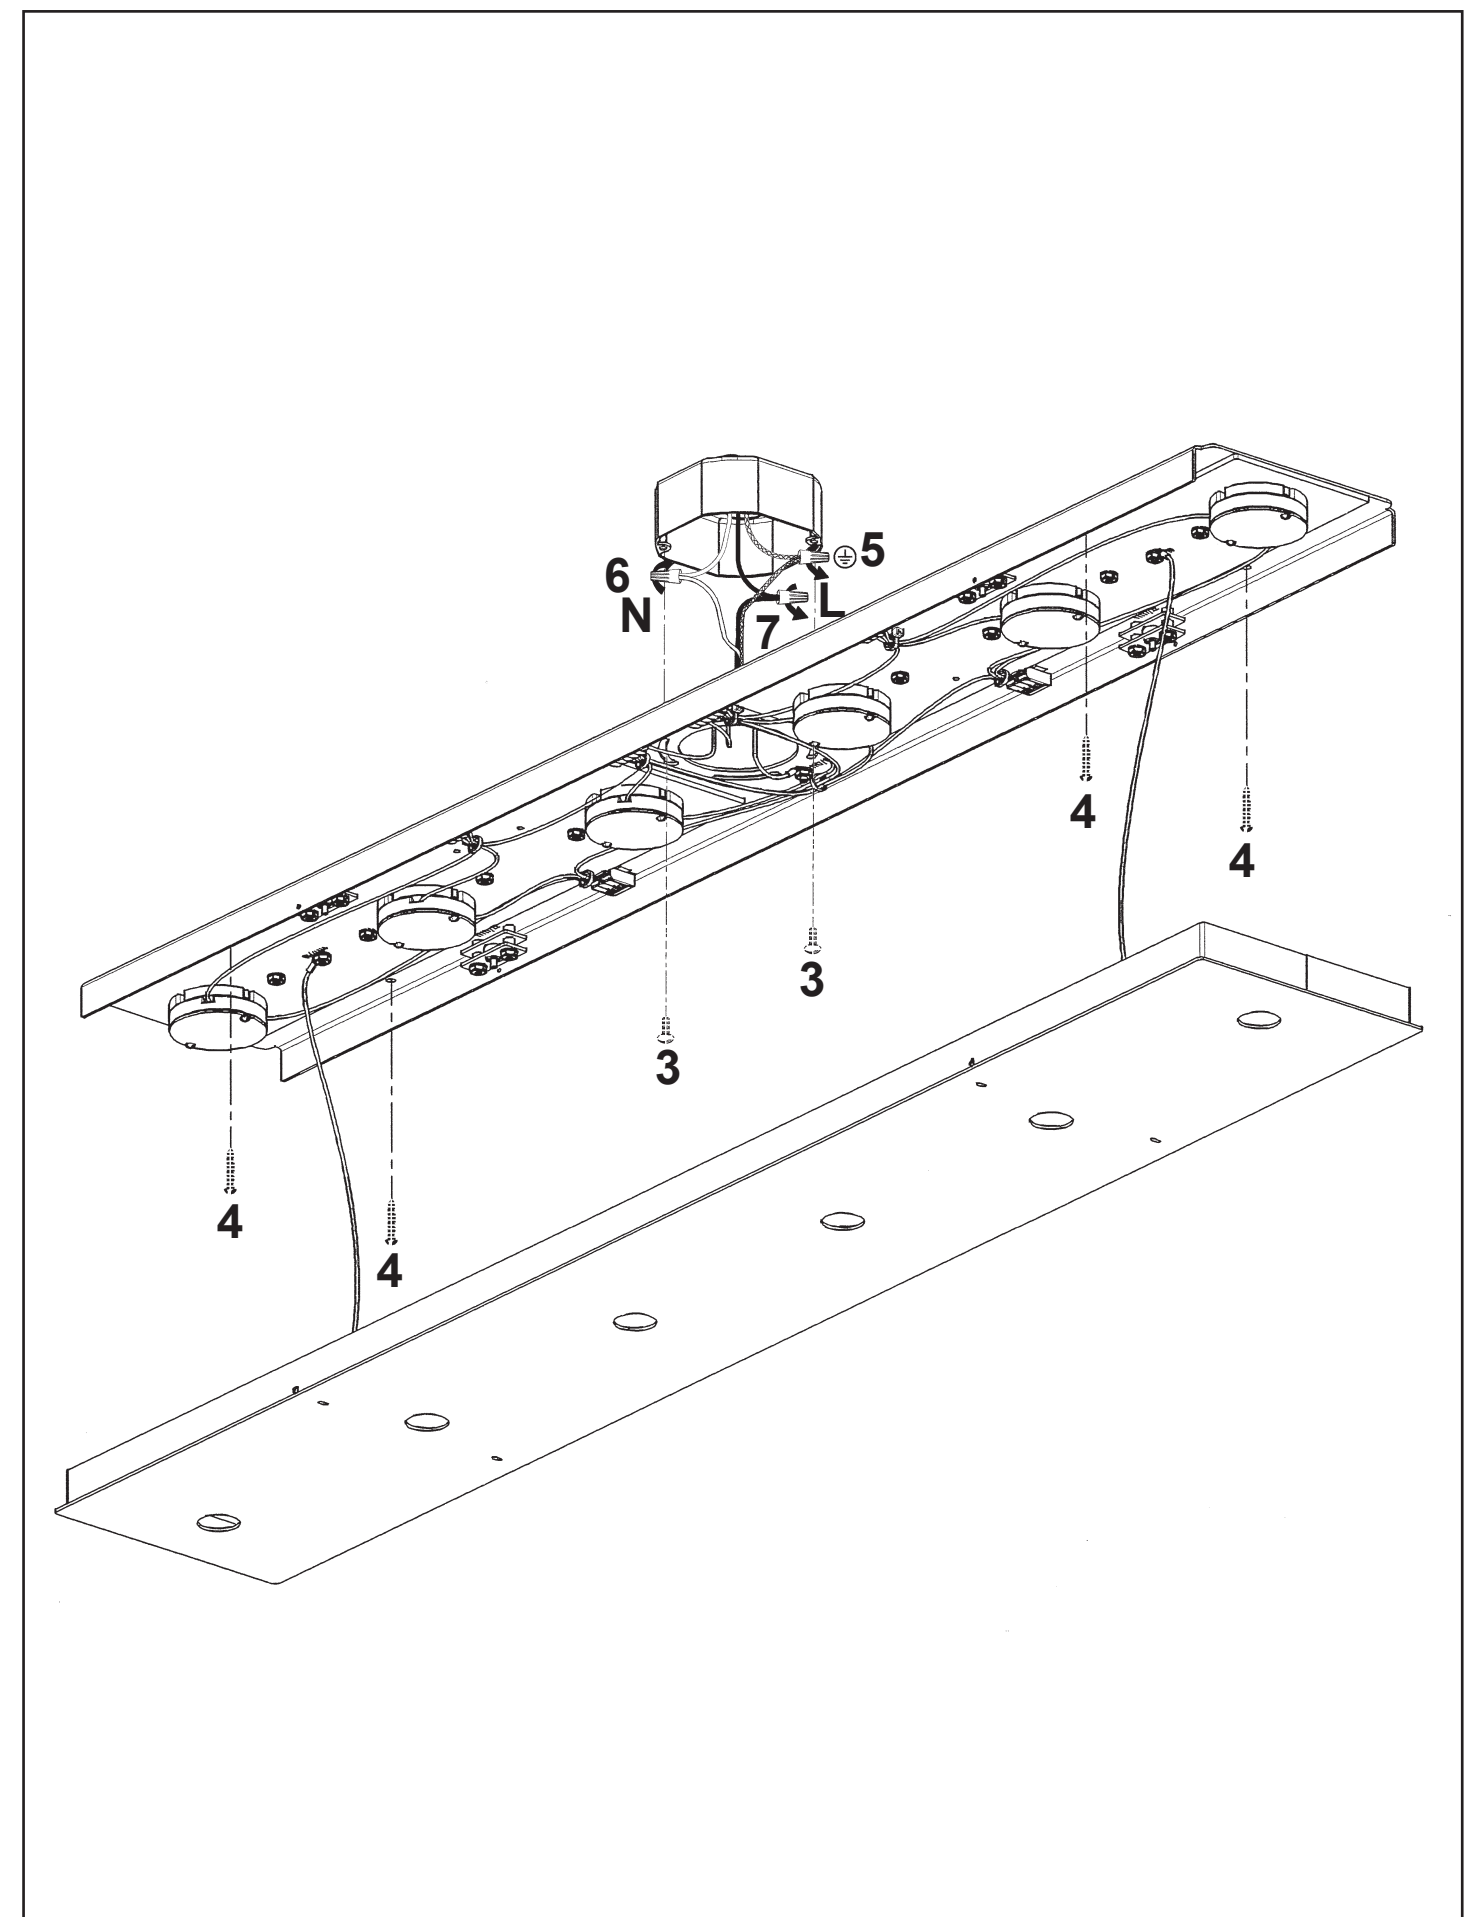

SWAROVSKI  
L I G H T I N G

ALON  
SRI500N- \_ \_ \_ \_ \_

SWAROVSKI

1 X  : 1746

REFERENCE NUMBER	REPLACEMENT PART NUMBER
1	STRAND 1 - LONG
2	STRAND 2 - LONG
3	STRAND 3 - LONG
4	STRAND 4 - LONG
5	STRAND 5 - LONG
6	STRAND 6 - LONG
N20080	N20080