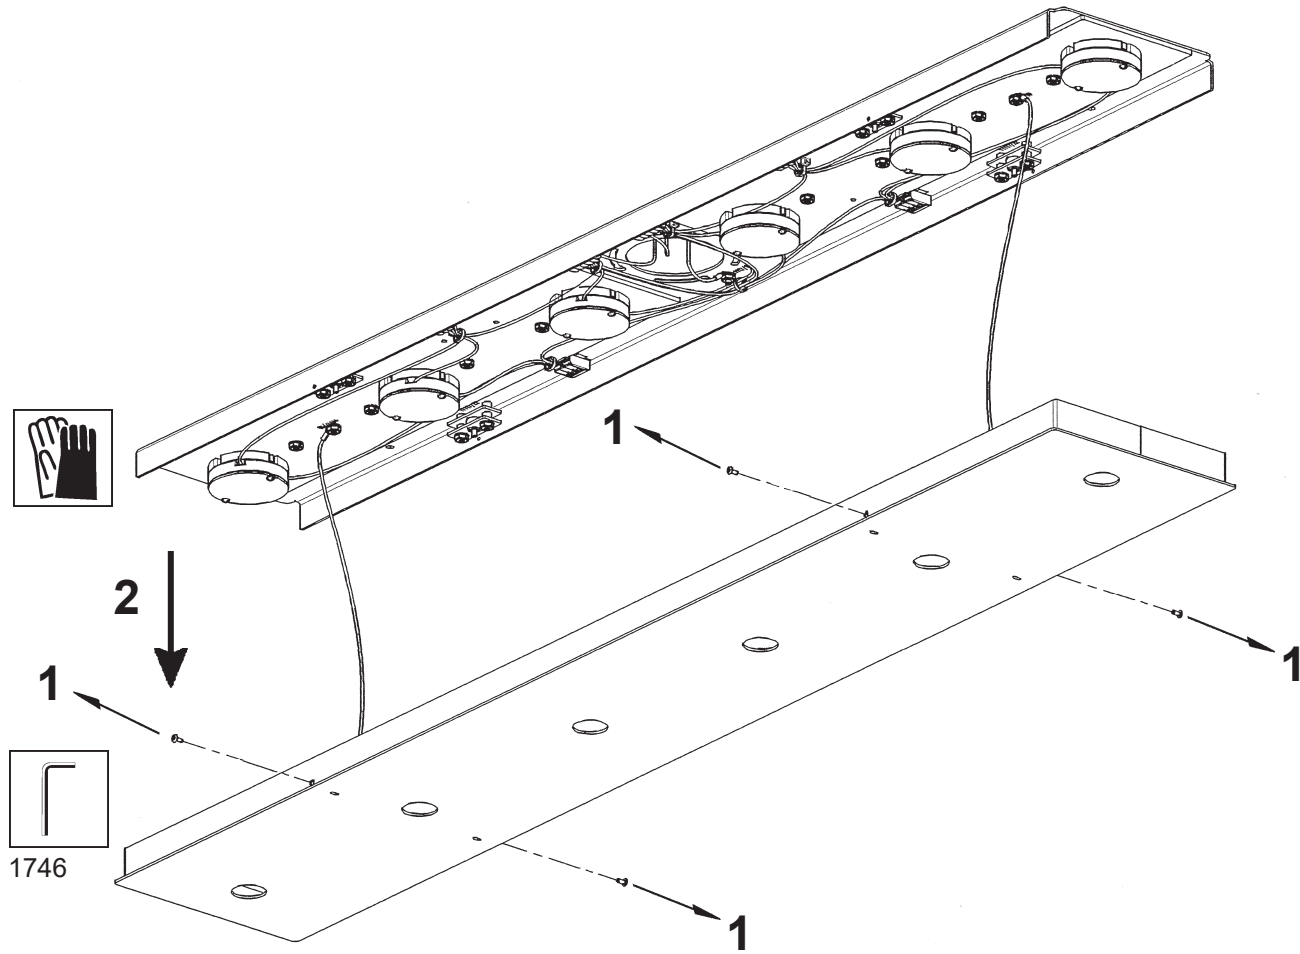

SWAROVSKI  
L I G H T I N G

ALON  
SRI500N- \_ \_ \_ \_ \_

SWAROVSKI

1 X  : 1746

REFERENCE NUMBER	REPLACEMENT PART NUMBER
1	STRAND 1 - LONG
2	STRAND 2 - LONG
3	STRAND 3 - LONG
4	STRAND 4 - LONG
5	STRAND 5 - LONG
6	STRAND 6 - LONG
N20080	N20080