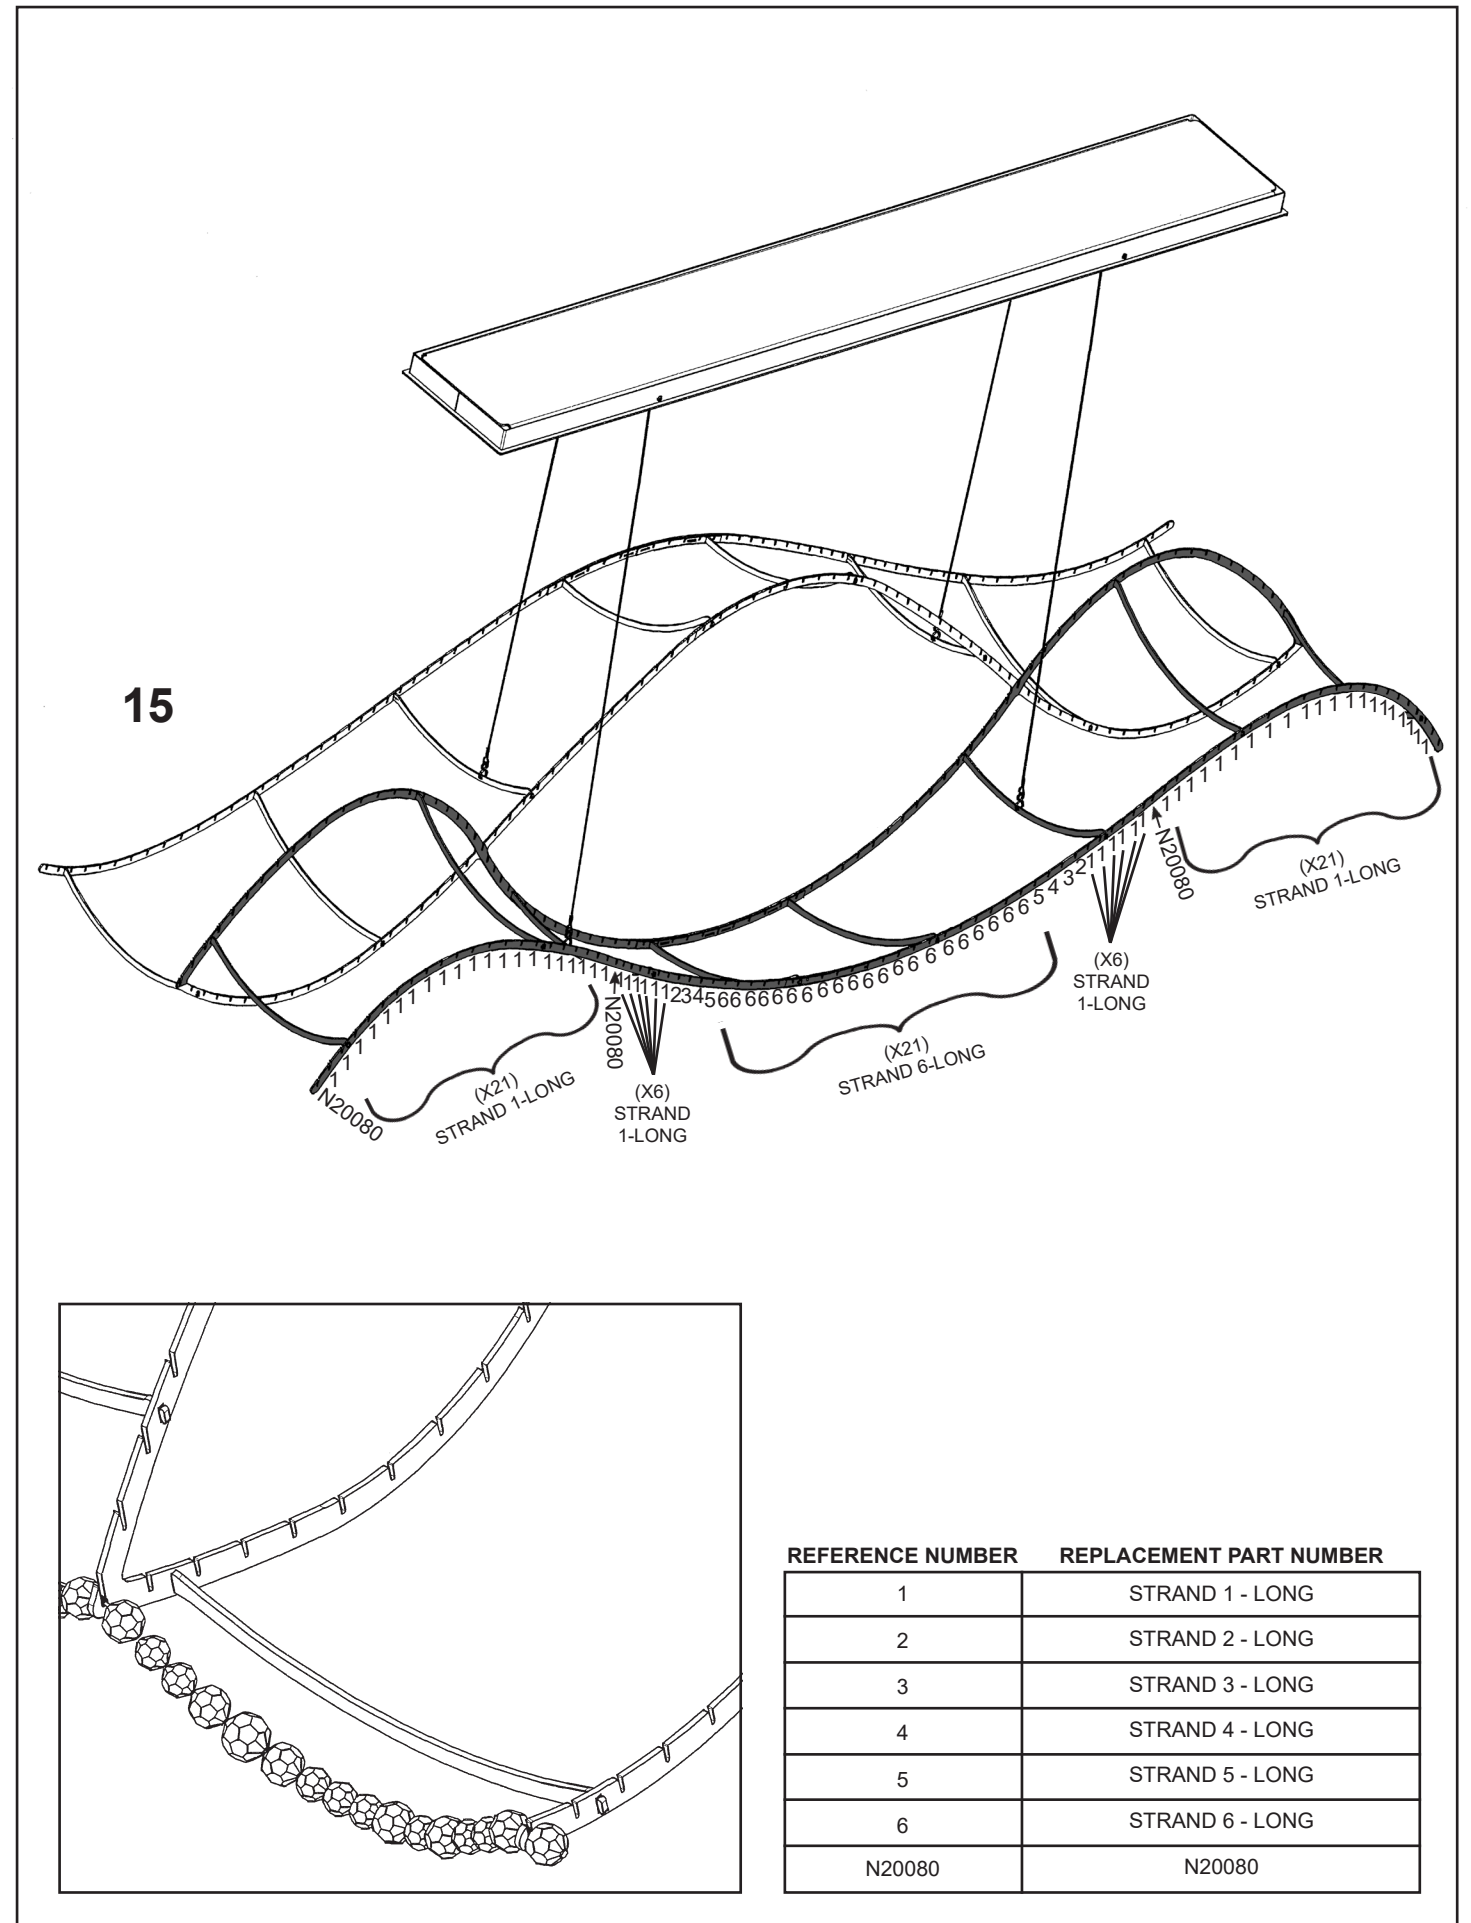

SWAROVSKI  
L I G H T I N G

ALON  
SRI500N- \_ \_ \_ \_ \_

SWAROVSKI

1 X  : 1746

REFERENCE NUMBER	REPLACEMENT PART NUMBER
1	STRAND 1 - LONG
2	STRAND 2 - LONG
3	STRAND 3 - LONG
4	STRAND 4 - LONG
5	STRAND 5 - LONG
6	STRAND 6 - LONG
N20080	N20080