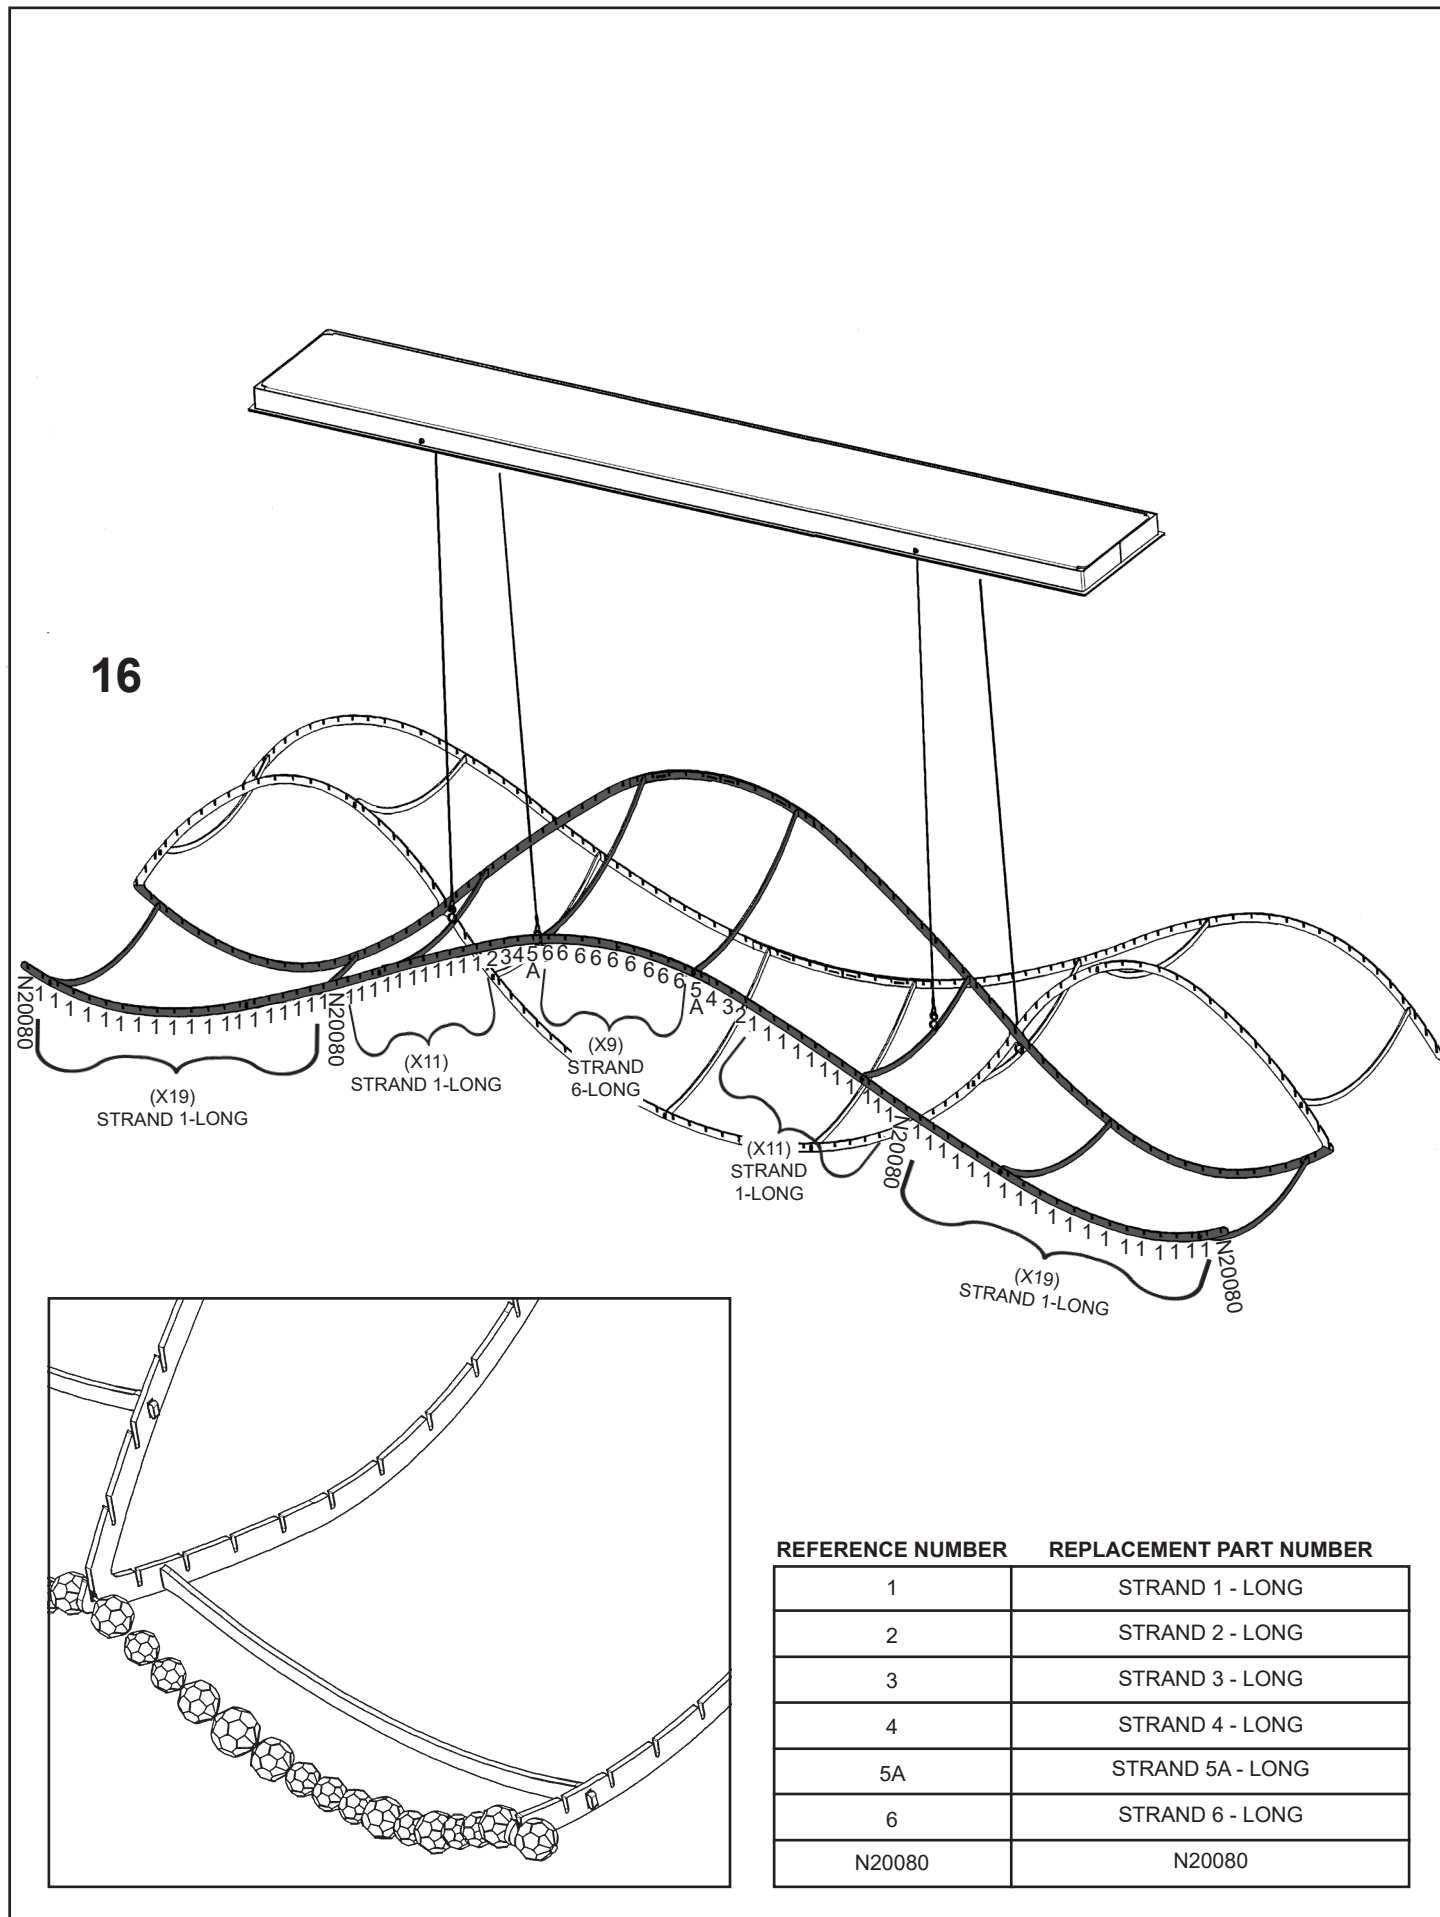

SWAROVSKI  
L I G H T I N G

ALON  
SRI500N- \_ \_ \_ \_ \_

SWAROVSKI

1 X  : 1746

REFERENCE NUMBER	REPLACEMENT PART NUMBER
1	STRAND 1 - LONG
2	STRAND 2 - LONG
3	STRAND 3 - LONG
4	STRAND 4 - LONG
5	STRAND 5 - LONG
6	STRAND 6 - LONG
N20080	N20080