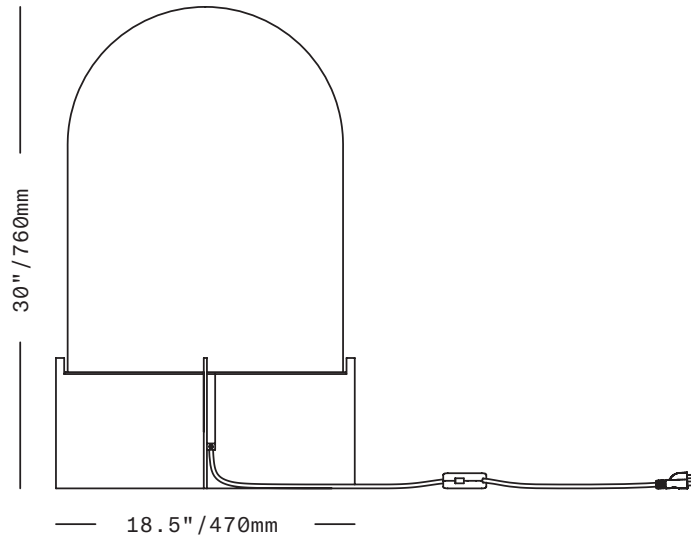

SkLO

Dome

LIGHT

A large dome of handblown Czech glass with a frosted finish rests atop a custom base made of vertical solid brass plates. A brass ring fits onto the base as a seat for the glass dome. Imposing in size, it can work on large furniture, or the floor, depending on the decor. While large, the softness of the frosted glass and minimal presence of the base make it approachable and compelling.

UL listed suitable for dry locations only (US & Canada)

Socket 120V E26 5W Max

LED bulb included

72"/1800mm black fabric-wrapped cord with in-line switch

All glass dimensions are approximate – handblown glass dimensions vary by nature and intent