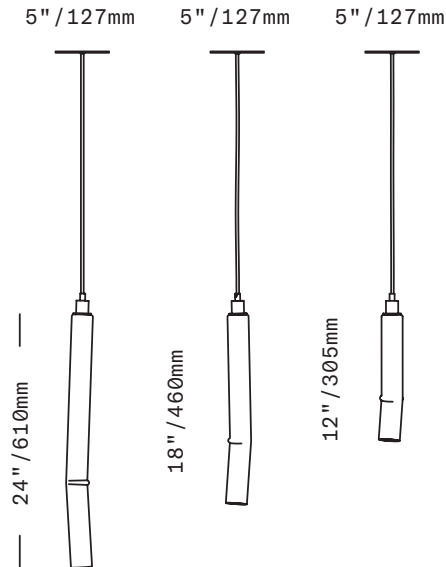

### PENDANT

Cylinders of handblown Czech glass with a gentle, intentional “fold”. Approximately 2”/50mm in diameter, the cylinders are sculpted by hand, each slightly different. Available in three different lengths of Fold glass: 12”/305mm, 18”/460mm, and 24”/610mm. Suspended on a fabric-wrapped electrical cord from a simple brass canopy. Cord lengths are field adjustable.

UL listed suitable for dry and damp locations (US & Canada)

Socket 120V G9 7W Max

LED bulb included

Requires recessed electrical box for installation

Accommodates sloped ceilings

Standard cord length 72”/1800mm – field adjustable – longer lengths available at additional cost

Fixture weights (approximate):  
2lbs/0.9kg (LT110)  
2.5lbs/1.2kg (LT111)  
3lbs/1.4kg (LT112)

All glass dimensions are approximate – handblown glass dimensions vary by nature and intent

Made in the Czech Republic