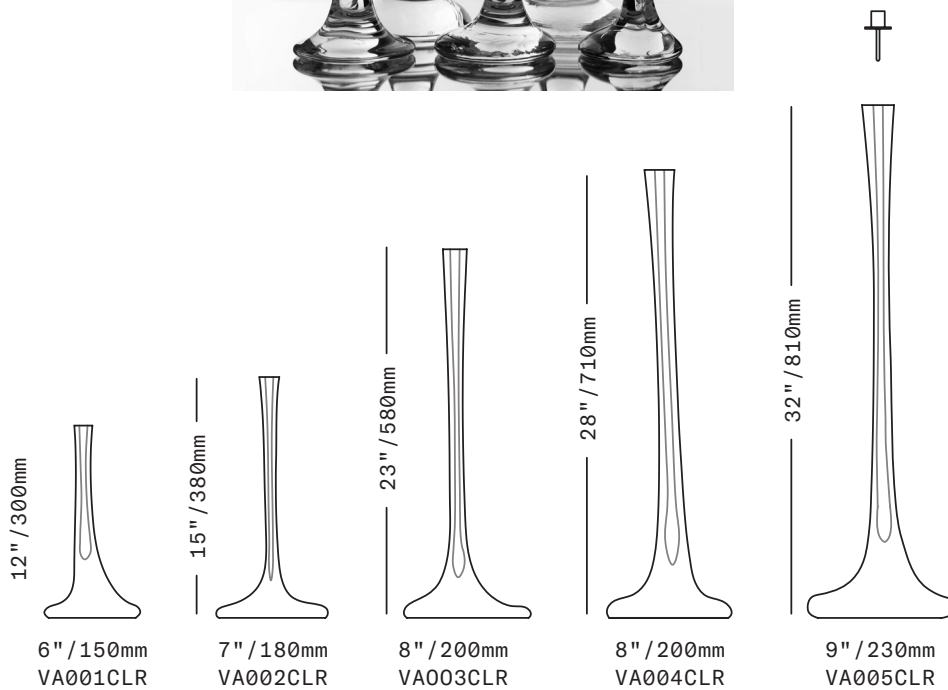

# SkLO

## Puddle

VESSEL / CANDLESTICK

Sculptural Czech glass vases that double as candlesticks with the addition of a handmade candlecup. Tall and slender with thick bases of solid glass. Each Puddle is handblown, they have a slight off-center organic movement to the stem, and no two are exactly alike.

All glass dimensions are approximate – handblown glass dimensions vary by nature and intent

Made in the Czech Republic

VA001CLR 12"/300mm ○ Clear  
 VA002CLR 15"/380mm ○ Clear  
 VA003CLR 23"/580mm ○ Clear  
 VA004CLR 28"/710mm ○ Clear  
 VA005CLR 32"/810mm ○ Clear  
 CS201 [---] Candle cup