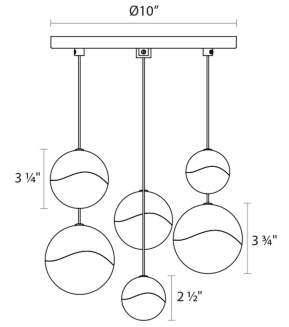

### Dimensions

Height:	2.5"
Diameter:	10.5"
Canopy/Backplate/Base:	10"
Hanging Details:	10' Adjustable Cord
Shape:	Round Canopy
Size:	6-Light Small
Canopy/Backplate/Base Height:	0.5

### Dimensions

Height:	3.25"
Diameter:	11.25"
Canopy/Backplate/Base:	10"
Hanging Details:	10' Adjustable Cord
Shape:	Round Canopy
Size:	6-Light Medium
Canopy/Backplate/Base Height:	0.5

### Dimensions

Height:	3.75"
Diameter:	11.75"
Canopy/Backplate/Base:	10"
Hanging Details:	10' Adjustable Cord
Shape:	Round Canopy
Size:	6-Light Large
Canopy/Backplate/Base Height:	0.5