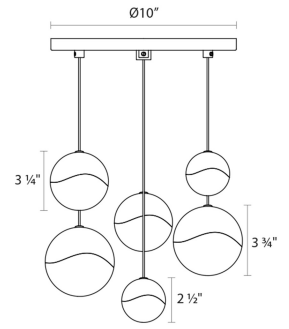

### Dimensions

Height:	2.5"
Diameter:	10.5"
Canopy/Backplate/Base:	10"
Hanging Details:	10' Adjustable Cord
Shape:	Round Canopy
Size:	6-Light Small
Canopy/Backplate/Base Height:	0.5

### Dimensions

Height:	3.25"
Diameter:	11.25"
Canopy/Backplate/Base:	10"
Hanging Details:	10' Adjustable Cord
Shape:	Round Canopy
Size:	6-Light Medium
Canopy/Backplate/Base Height:	0.5

### Dimensions

Height:	3.75"
Diameter:	11.75"
Canopy/Backplate/Base:	10"
Hanging Details:	10' Adjustable Cord
Shape:	Round Canopy
Size:	6-Light Large
Canopy/Backplate/Base Height:	0.5