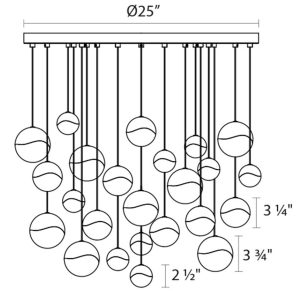

### Dimensions

Height:	2.5"
Diameter:	25.5"
Canopy/Backplate/Base:	25"
Hanging Details:	10' Adjustable Cord
Shape:	Round Canopy
Size:	24-Light Small
Canopy/Backplate/Base Height:	0.5

### Dimensions

Height:	3.25"
Diameter:	26.25"
Canopy/Backplate/Base:	25"
Hanging Details:	10' Adjustable Cord
Shape:	Round Canopy
Size:	24-Light Medium
Canopy/Backplate/Base Height:	0.5

### Dimensions

Height:	3.75"
Diameter:	27"
Canopy/Backplate/Base:	25"
Hanging Details:	10' Adjustable Cord
Shape:	Round Canopy
Size:	24-Light Large
Canopy/Backplate/Base Height:	0.5