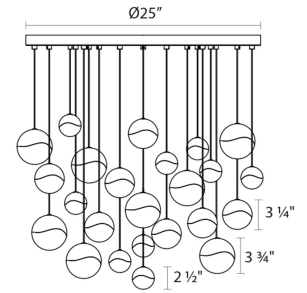

### Dimensions

Height:	2.5"
Diameter:	25.5"
Canopy/Backplate/Base:	25"
Hanging Details:	10' Adjustable Cord
Shape:	Round Canopy
Size:	24-Light Small
Canopy/Backplate/Base Height:	0.5

### Dimensions

Height:	3.25"
Diameter:	26.25"
Canopy/Backplate/Base:	25"
Hanging Details:	10' Adjustable Cord
Shape:	Round Canopy
Size:	24-Light Medium
Canopy/Backplate/Base Height:	0.5

### Dimensions

Height:	3.75"
Diameter:	27"
Canopy/Backplate/Base:	25"
Hanging Details:	10' Adjustable Cord
Shape:	Round Canopy
Size:	24-Light Large
Canopy/Backplate/Base Height:	0.5