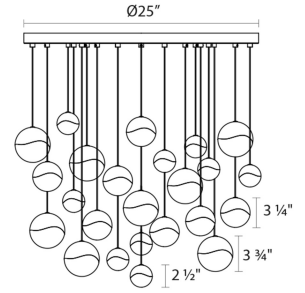

## Grapes LED Pendant Spec Sheet

SKU: 2918.01-SML    Learn more at:  
<https://sonnemanlight.com/grapes-led-pendant>

Description: Grapes are luminous LED spheres in multiple sizes, arrayed in precise or random patterns, in clusters, or as single points of light. Seen from the middle or above, the crystal appears clear with a subtle luminance. Moving below, the crystal facets become increasingly apparent, refracting the light into a dazzling radiance.

### Dimensions

Height:	2.5"
Diameter:	25.5"
Canopy/Backplate/Base:	25"
Hanging Details:	10' Adjustable Cord
Shape:	Round Canopy
Size:	24-Light Small
Canopy/Backplate/Base Height:	0.5

### Dimensions

Height:	3.25"
Diameter:	26.25"
Canopy/Backplate/Base:	25"
Hanging Details:	10' Adjustable Cord
Shape:	Round Canopy
Size:	24-Light Medium
Canopy/Backplate/Base Height:	0.5

### Dimensions

Height:	3.75"
Diameter:	27"
Canopy/Backplate/Base:	25"
Hanging Details:	10' Adjustable Cord
Shape:	Round Canopy
Size:	24-Light Large
Canopy/Backplate/Base Height:	0.5