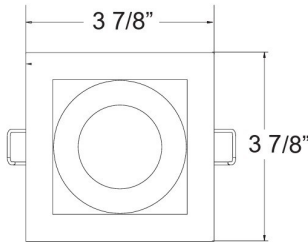

SPECIFICATIONS

MODEL	28721		
CONSTRUCTION	Forged aluminum heatsink with powder coating		
INSTALLATION TYPE	Remodel/existing ceiling		
CUT HOLE	3 1/4" x 3 1/4"		
FINISH	Black/White		
MINIMUM HEIGHT CLEARANCE	9.5"		
MAX CEILING THICKNESS	TRIM: 1.25" / TRIMLESS: 1.5"		
INPUT VOLTAGE	120V - 277V		
WATTAGE	15W non-IC		
DIMMING	TRIAC/ELV/0-10V		
LED PERFORMANCE	Up to 1049 Delivered Lumens ; L70: 50,000 hrs		
CCT	3000K/3500K		
BEAM ANGLE	Wide 40°		
DIFFUSERS	Clear		
ELECTRICAL APPROVAL	Compliant		
WARRANTY			
POWER SUPPLY	ERP 3 in 1 Dimmable Driver Minimum operating temperature: -30°		
ADJUSTABILITY	NO	ROTATION	NO
CRI	90+	APPROVED LOCATION	Damp

Trim