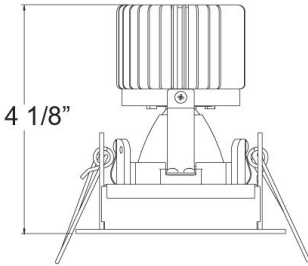

1-LT SQUARE FIXED

AMIGO, Recessed