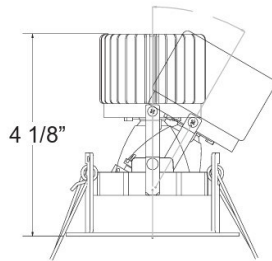

1-LT SQUARE GIMBAL

AMIGO, Recessed

DESCRIPTION

Energy efficient hidden light sources for discreet illumination for all spaces. Designed for both commercial and residential applications, our recessed lighting provides essential directional lighting with a contemporary flare. With LED technologies constantly evolving, our new recessed collections emphasize these solutions.

SPECIFICATIONS

MODEL	28722		
CONSTRUCTION	Forged aluminum heatsink with powder coating		
INSTALLATION TYPE	Remodel/existing ceiling		
CUT HOLE	3 1/4" x 3 1/4"		
FINISH	Black/White		
MINIMUM HEIGHT CLEARANCE			
MAX CEILING THICKNESS	TRIM: 1.25" / TRIMLESS: 1.5"		
INPUT VOLTAGE	120V - 277V		
WATTAGE	15W non-IC		
DIMMING	TRIAC/ELV/0-10V		
LED PERFORMANCE	Up to 1049 Delivered Lumens ; L70: 50,000 hrs		
CCT	3000K/3500K		
BEAM ANGLE	Wide 40°		
DIFFUSERS	Clear		
ELECTRICAL APPROVAL	Compliant		
WARRANTY			
POWER SUPPLY	ERP 3 in 1 Dimmable Driver Minimum operating temperature: -30°		
ADJUSTABILITY	30°	ROTATION	NO
CRI	90+	APPROVED LOCATION	Damp

Trim

Driver Box (included):