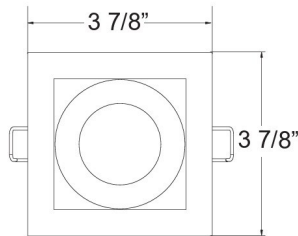

ORDERING INFO

CODE: _____

# OF LIGHT	SHAPE	TRIMS	LIGHT MODULE	WATTAGE	CCT	FINISHES
1-LIGHT	ROUND	TRIMMED	SLIM	15 WATT	3000K	BLACK
2-LIGHT	SQUARE	TRIMLESS	FIXED	26 WATT	3500K	WHITE
3-LIGHT			GIMBAL			

*All features, functionality and other product specifications are subject to change without notice.