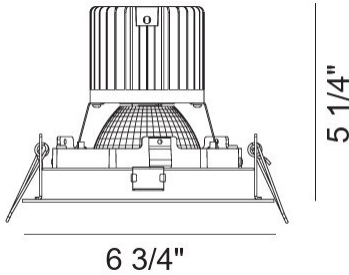

1-LT SQUARE FIXED

AMIGO, Recessed

DESCRIPTION

Energy efficient hidden light sources for discreet illumination for all spaces. Designed for both commercial and residential applications, our recessed lighting provides essential directional lighting with a contemporary flare. With LED technologies constantly evolving, our new recessed collections emphasize these solutions.

SPECIFICATIONS

MODEL	35137		
CONSTRUCTION	Forged aluminum heatsink with powder coating		
INSTALLATION TYPE	Remodel/existing ceiling		
CUT HOLE	6 1/4" x 6 1/4"		
FINISH	Black/White		
MINIMUM HEIGHT CLEARANCE			
MAX CEILING THICKNESS	TRIM: 1.25" / TRIMLESS: 1.5"		
INPUT VOLTAGE	120V - 277V		
WATTAGE	26W non-IC		
DIMMING	TRIAC/ELV/0-10V		
LED PERFORMANCE	Up to 1967 Delivered Lumens ; L70: 50,000 hrs		
CCT	3000K/3500K		
BEAM ANGLE	Wide 40°		
DIFFUSERS	Clear		
ELECTRICAL APPROVAL	Compliant		
WARRANTY			
POWER SUPPLY	ERP 3 in 1 Dimmable Driver Minimum operating temperature: -30°		
ADJUSTABILITY	NO	ROTATION	NO
CRI	90+	APPROVED LOCATION	Damp

Trim

Driver Box (included):