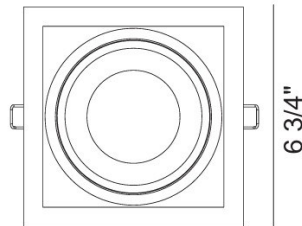

ORDERING INFO

CODE: _____

# OF LIGHT	SHAPE	TRIMS	LIGHT MODULE	WATTAGE	CCT	FINISHES
1-LIGHT	ROUND	TRIMMED	SLIM	15 WATT	3000K	BLACK
2-LIGHT	SQUARE	TRIMLESS	FIXED	26 WATT	3500K	WHITE
3-LIGHT			GIMBAL			

*All features, functionality and other product specifications are subject to change without notice.