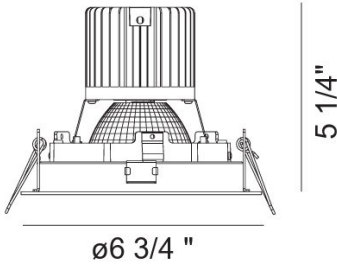

## 1-LT ROUND FIXED

AMIGO, Recessed