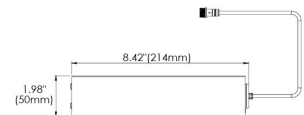

Driver Box (included):