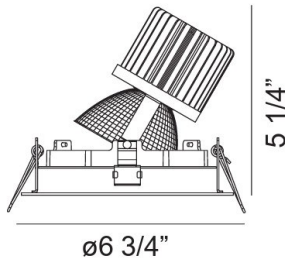

1-LT ROUND GIMBAL

AMIGO, Recessed