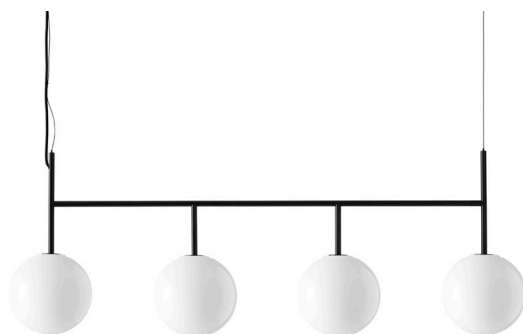

Black with Shiny Opal
1495629