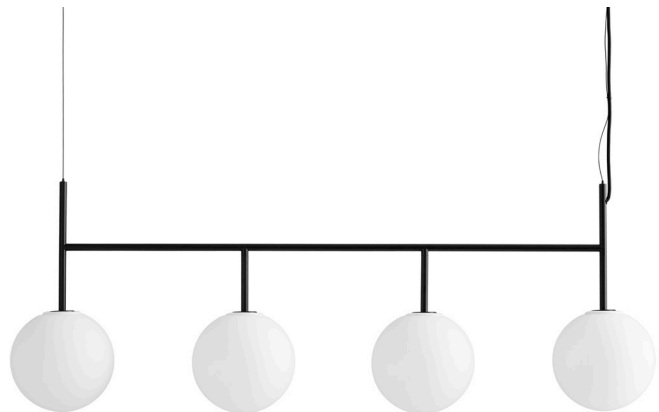

TR Bulb, Suspension Frame

Suspension Frame

Lighting — Product Sheet
menu.us

by Tim Rundle

TR Bulb, Suspension Frame

Product Type

Suspension Frame

Environment

Indoor

Dimensions (cm/ in)

H: 45 cm / 17,7"

W: 20 cm / 7,9"

L: 125 cm / 49,2"

Colors

Black (RAL 9005)

TR Bulb is a clever solution for modern city living, inspired by the way people are increasingly becoming urban nomads, moving between cities and countries to pursue careers and life experiences. The first collaboration between MENU and Tim Rundle, TR Bulb is designed to be taken from apartment to apartment – installed by simply screwing it into the pendant sockets hanging in ceilings all over the world, no electrical expertise required. The dimmable LED bulb, with its elegant, spherical form hides the lamp fitting, while the opal glass diffuser creates an even, harmonious glow, preventing glare. The accessories in the series are likewise driven by the need for portability – so the wall bracket can either be wired in, or hung from a nail like a picture, with a cable plugged into a wall socket.

TR Bulb, Suspension Frame

Technical Specifications

Production Process

Designed for longevity, TR Bulb uses LED technology, which, with normal use, should last many years. The globe is constructed from white opal glass, and the core structure is made from aluminium to draw heat away from the LED, allowing the bulb to run at its optimum temperature. Accessory fittings are made from marble and steel.

Materials

Opal or Shiny Glass, Powder Coated Steel

Weight item (kg/ lbs)

4,4 kg / 10 lbs

Voltage (V)

100 - 130 V

Light Source & Energy Efficiency Class

E26 (Included) , MAX 6 W, A+