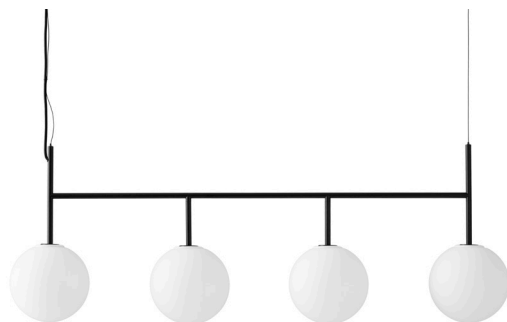

TR Bulb, Suspension Frame

Black with Matt Opal
1495639