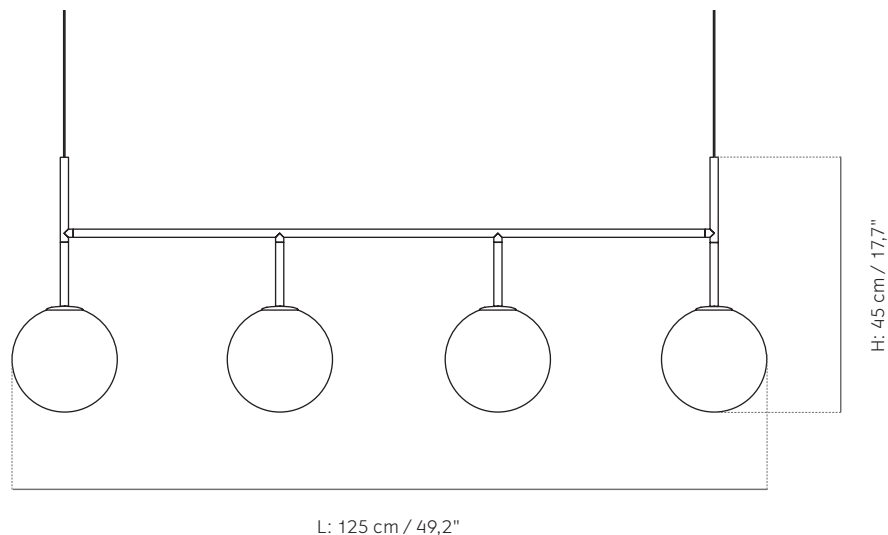

Indoor

Dimensions (cm/ in)

H: 45 cm / 17,7"

W: 20 cm / 7,9"

L: 125 cm / 49,2"

Colors

Black (RAL 9005)

TR Bulb is a clever solution for modern city living, inspired by the way people are increasingly becoming urban nomads, moving between cities and countries to pursue careers and life experiences. The first collaboration between MENU and Tim Rundle, TR Bulb is designed to be taken from apartment to apartment – installed by simply screwing it into the pendant sockets hanging in ceilings all over the world, no electrical expertise required. The dimmable LED bulb, with its elegant, spherical form hides the lamp fitting, while the opal glass diffuser creates an even, harmonious glow, preventing glare. The accessories in the series are likewise driven by the need for portability – so the wall bracket can either be wired in, or hung from a nail like a picture, with a cable plugged into a wall socket.

TR Bulb, Suspension Frame

Technical Specifications

Production Process

Designed for longevity, TR Bulb uses LED technology, which, with normal use, should last many years. The globe is constructed from white opal glass, and the core structure is made from aluminium to draw heat away from the LED, allowing the bulb to run at its optimum temperature. Accessory fittings are made from marble and steel.

Ø: 11,5 cm / 4,5" * 3,8 cm / 1,5"

Cord Material and Color

Textile, Black

Cord Length (cm/ in)

300 cm / 118,1"

Classification

CE and IP20

Certifications

LVD: EN 60598-2-1:1989; and EN 60598-1:2015; EN 62493:2015

Packaging Type

Giftbox

Packaging Measurement (H * W * D)

26,5 cm * 136,5 cm * 43,8 cm

Care Instructions

Use a soft dry cloth to clean. Do not use any cleaners with chemicals or harsh abrasives. Avoid using water.