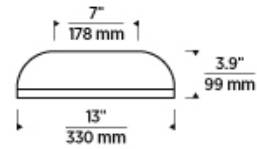

## SPECIFICATIONS

PRIMARY MATERIAL	Aluminum
SHADE MATERIAL	Acrylic
NET WEIGHT	4.5 lbs
HEIGHT	3.9in
WIDTH	13in
LENGTH	13in
UP LIGHT / DOWN LIGHT / BOTH?	
WET LISTED	
DAMP LISTED	Yes
DRY LISTED	
WALL / CEILING MOUNT	
GENERAL LISTING	ETL Listed
INCLUDES	