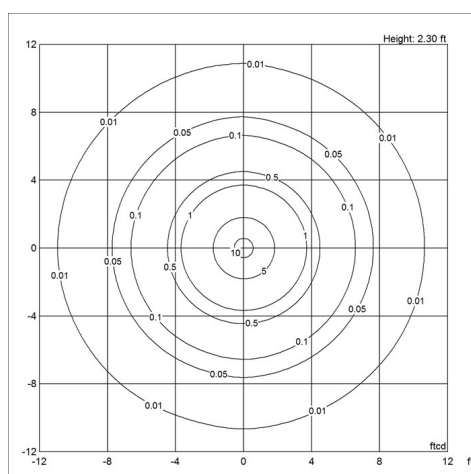

Width x Height x Length (in.) | 6.1 x 10.4 x 6.1 Max 1.8 lbs | 8.7 x 15.1 x 8.7 Max 3.4 lbs

Compliance

cULus, Dry location.

Specification notes

a. 6.1 IN available only in 1/10W/G16.5. b. 8.7 IN available only in 22W LED/A-21.

Weight

Min: 1.845 lbs Max: 3.382 lbs

Dimensions

6.1 IN, 8.7 IN

Other functions

Longer cord lengths.

Finish

White opal glass

Voltage

120V

Light distribution diagrams

Cartesian

Isolux

Polar

Spare parts & accessories

Product