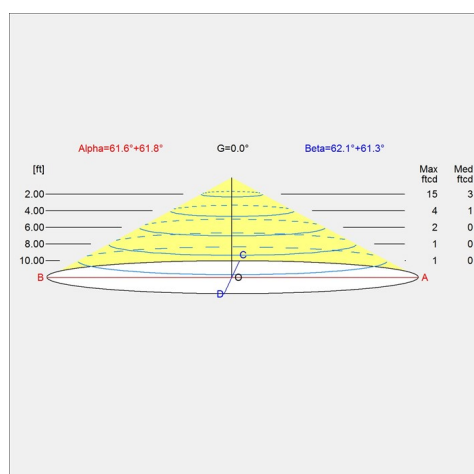

Other functions

Longer cord lengths.

Finish

White opal glass

Voltage

120V

Light distribution diagrams

Cartesian