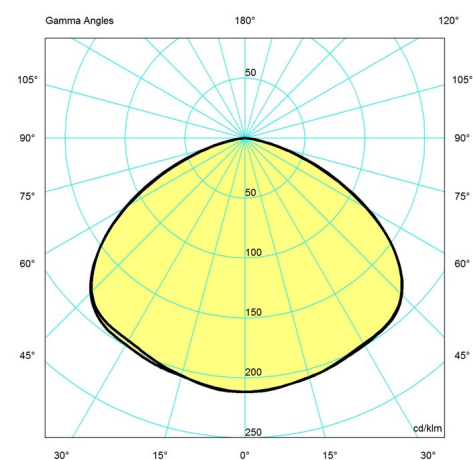

Weight

Min: 1.845 lbs Max: 3.382 lbs

Dimensions

6.1 IN, 8.7 IN

Other functions

Longer cord lengths.

Finish

White opal glass

Voltage

120V

Light distribution diagrams

Cartesian

Isolux

Polar

Spare parts & accessories

Product