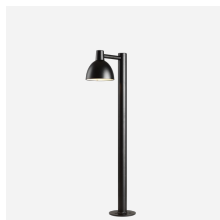

Toldbod 6.1 Bollard