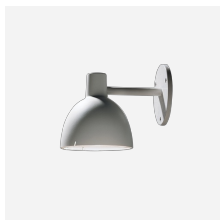

Toldbod 6.1 Wall