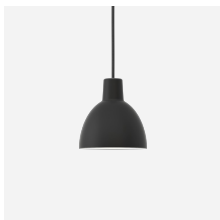

Related products

Toldbod Pendant