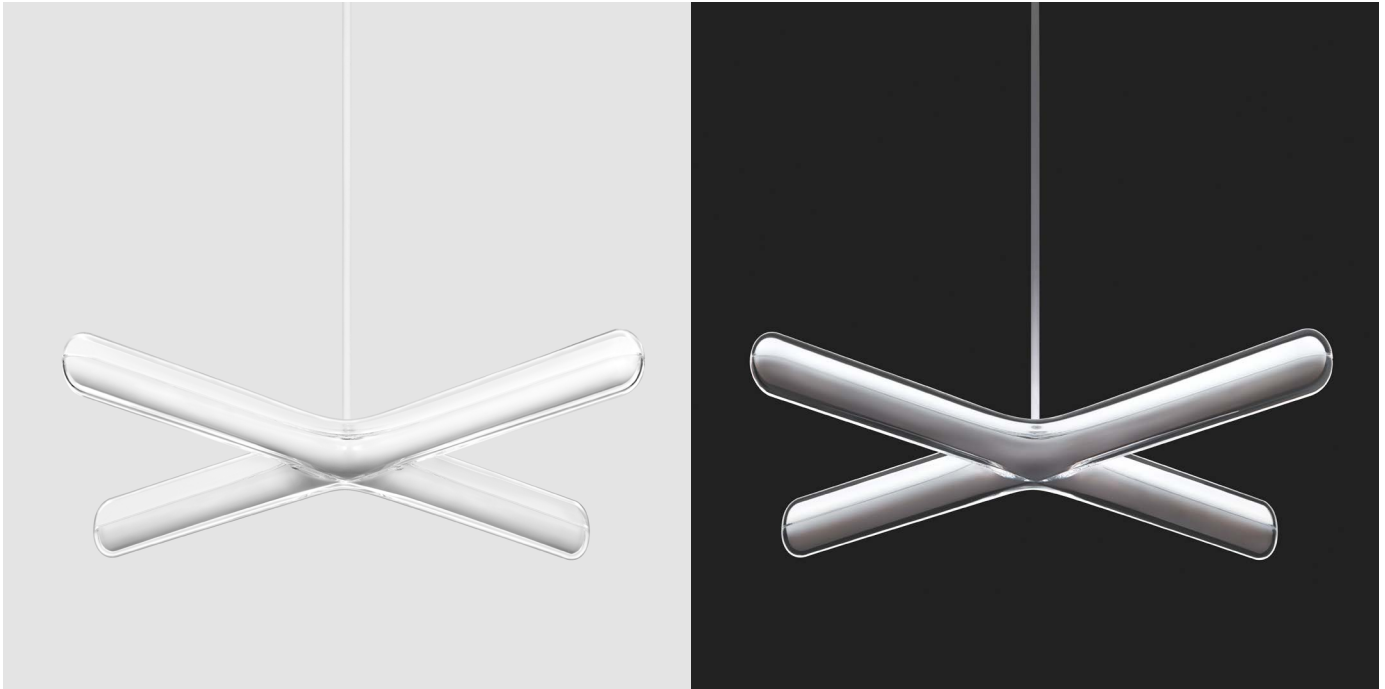

TWO PARTS

Calcium

By Christo Logan

Description

Indoor Pendant Fixture - Uplight

Fixture

Material: Acrylic + Polycarbonate

Color: Clear + White

Dims: 14.6" x 1.7 in / Span: 20.4 in

Dims: 372² x 43 mm / Span: 518 mm

Cord

Color: White

Length: 20 ft / 6 m

Driver

Fits in most Junction Boxes

Dimming: Triac, ELV, 0-10V