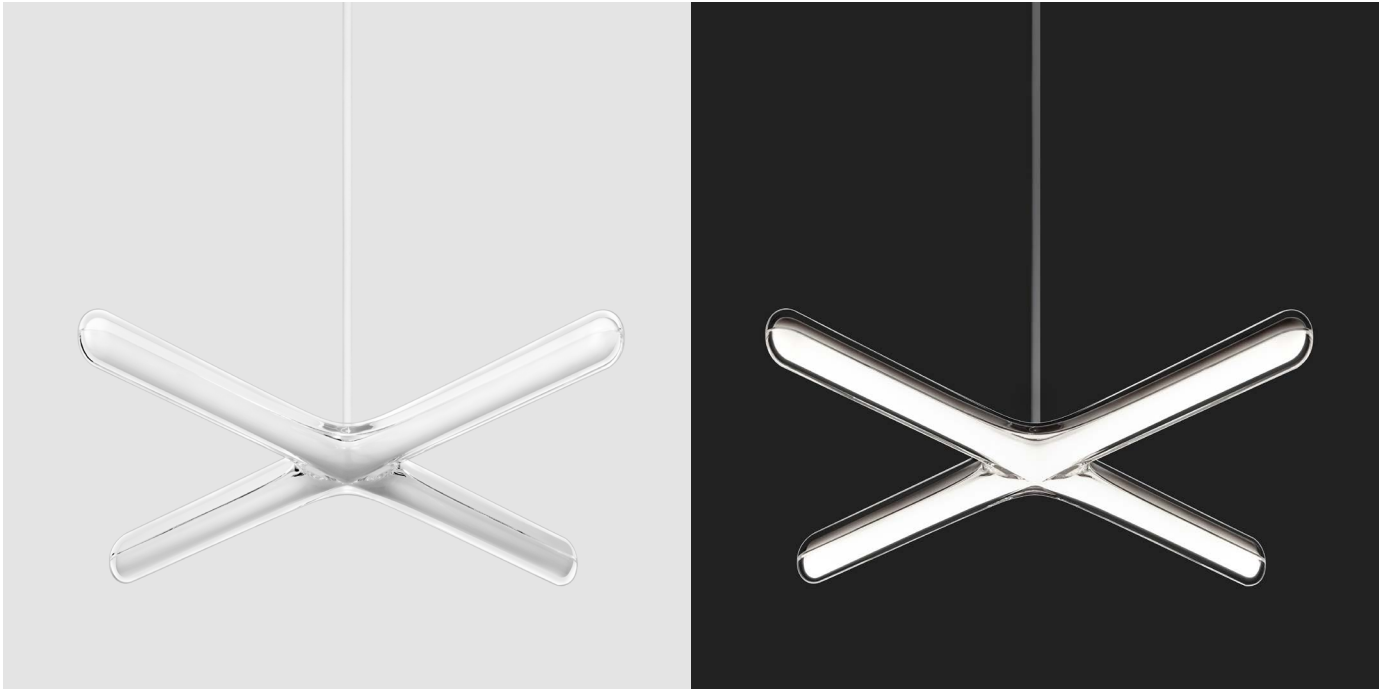

TWO PARTS

Lithium

By Christo Logan

Description

Indoor Pendant Fixture - Downlight

Fixture

Material: Acrylic + Polycarbonate

Color: Clear + White

Dims: 14.6" x 1.7 in / Span: 20.4 in

Dims: 372 x 43 mm / Span: 518 mm

Cord

Color: White

Length: 20 ft / 6 m

Driver

Fits in most Junction Boxes

Dimming: Triac, ELV, 0-10V

Input Voltage: 100-305V AC

LED

Input: 13W

Output: 800 lm

User replaceable: No

Life Expectancy: 50,000 hours

Color Accuracy: CRI 95+, R9 90+

Input: 12V Constant Voltage

Warranty

Fixture: 5 years

Driver: 3 years

Certification

ETL Listed (UL + CSA Standards)

Damp Location

CE, RoHS

Download CAD, Revit, IES

<http://two.parts/lithium>

Light Temp

□ LIT-CW-27 : 2700K

□ LIT-CW-30 : 3000K

□ LIT-CW-35 : 3500K

Cluster Size : Driver

□ 1 : Two Parts 25W Driver

□ 2 : Two Parts 40W Driver

□ 3 : Two Parts 40W Driver

□ 4 : PWM-90-12 Driver

□ 5 : PWM-90-12 Driver

□ 6 : PWM-90-12 Driver

□ 7 : Any 95W+ 12V CV Driver