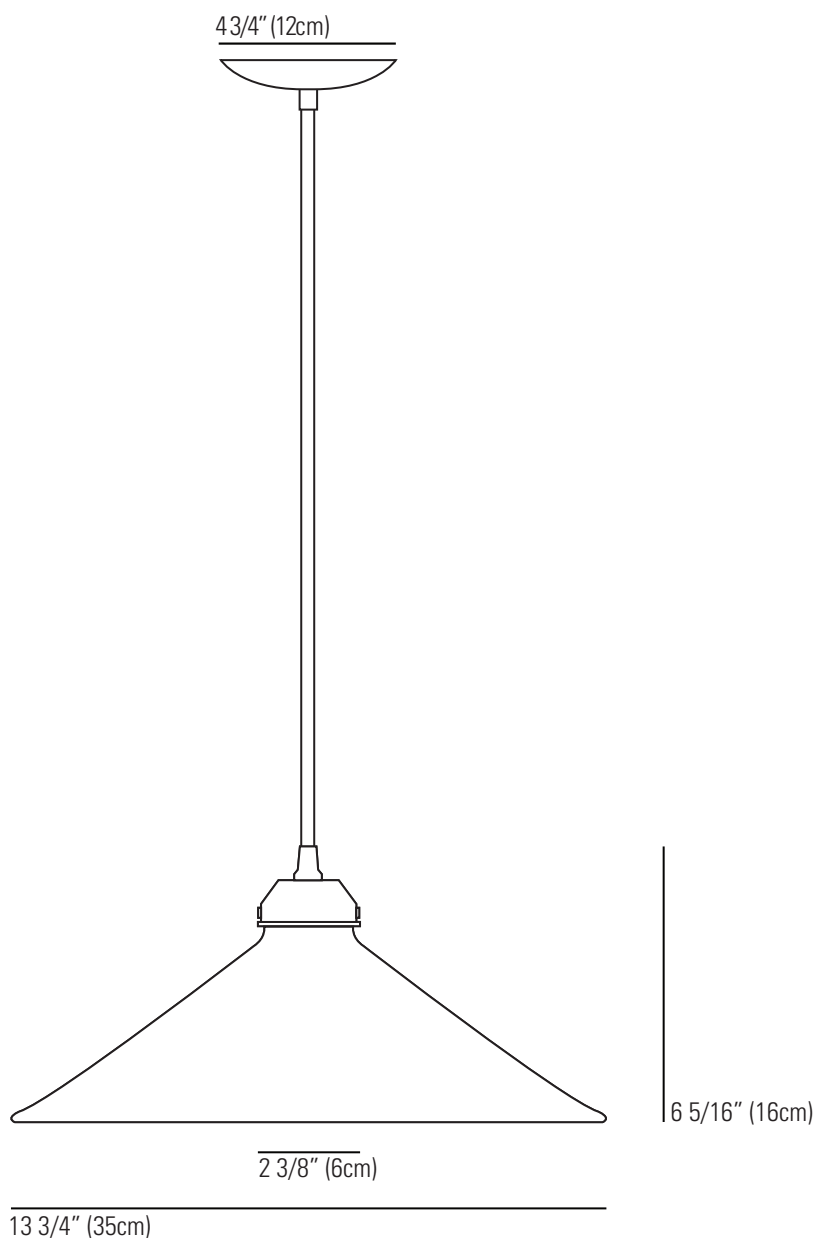

# COBB LARGE Pendant Light

## Specifications

PRODUCT CODE:	US-FP350NP	SUITABILITY:	DRY LOCATIONS (IP20)
BULB CAP:	E26	MATERIAL:	BONE CHINA
MAX WATTAGE:	100W	AVAILABLE FINISH:	NATURAL BONE CHINA
VOLTAGE:	120V (AC)	CABLE LENGTH:	59" (150 CM)
BULB TYPE:	A	CABLE COLOUR:	SAND & TAUPE COTTON BRAID