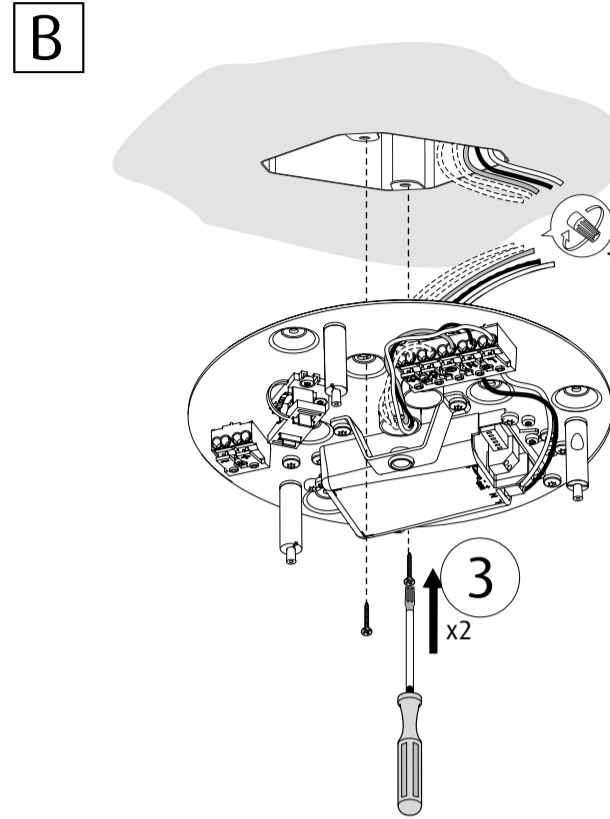

1. 2
2. Green (Ground)
   - White (Neutral)
   - Black (Line)
3. For dimming wires use class 1 wiring methods:
   Grey (0-10V Dim -)
   Violet (0-10V Dim +)