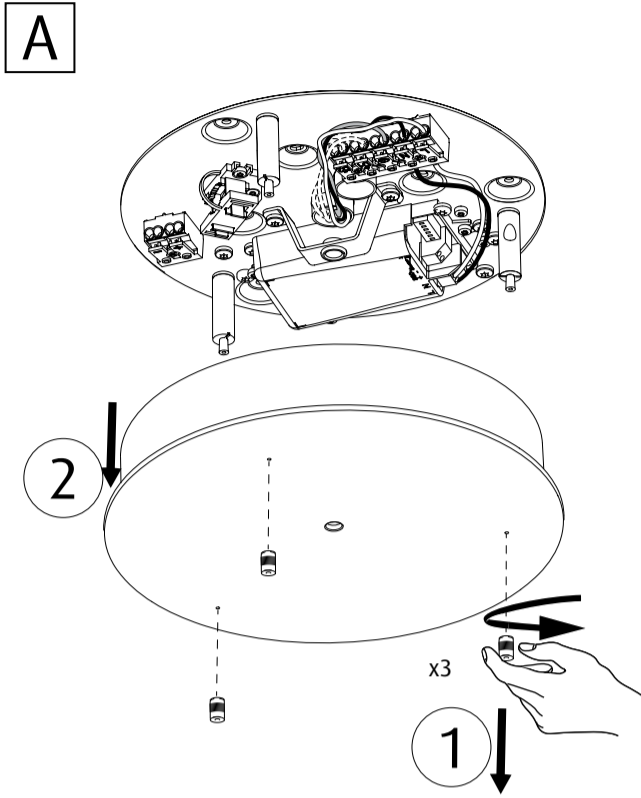

1. 2
2. Green (Ground)
   - White (Neutral)
   - Black (Line)
3. For dimming wires use class 1 wiring methods:
   Grey (0-10V Dim -)
   Violet (0-10V Dim +)