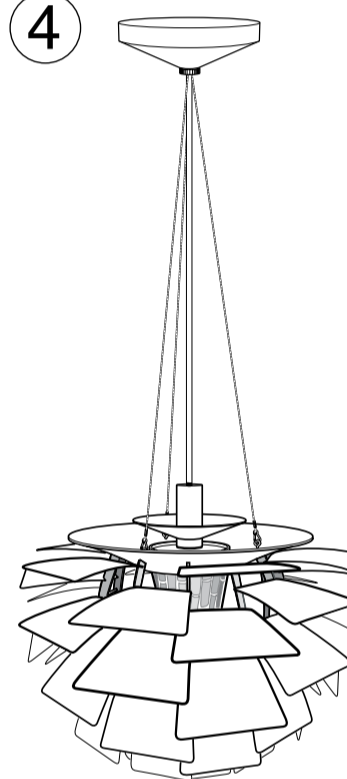

Minimum height

Artichoke Ø33.1"	A = 25.6"
Artichoke Ø28.3"	A = 28.3"
Artichoke Ø23.6"	A = 27.5"
Artichoke Ø18.9"	A = 17.7"

1

x3

- Green to Green (ground)
- White to White
- Black to Black

See further mounting instruction in the manual supplied with the canopy

Apply only to model Dia 18.9"

Lamp Replacement Labels

This Luminaire may have different light Source options.

The installer must ensure that the **Lamp Replacement Label** on the luminaire represents the appropriate light source and control gear.

During installation the installer must delete, with a permanent marker, the lamp wattages that do not apply.

2

Apply only to model Dia 18.9"

3

4

Use only light source in accordance to the lamp Replacement Label on the luminaire

	X
Dia: 23.6"	3.3"
Dia: 28.3"	
Dia: 33.1"	
Dia: 18.9"	1.7"