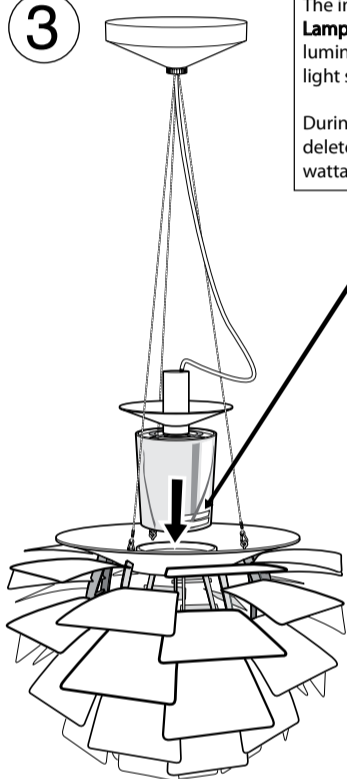

Minimum height

Artichoke Ø33.1"	A = 25.6"
Artichoke Ø28.3"	A = 28.3"
Artichoke Ø23.6"	A = 27.5"
Artichoke Ø18.9"	A = 17.7"

1

x3

- Green to Green (ground)
- White to White
- Black to Black

See further mounting instruction in the manual supplied with the canopy

Apply only to model Dia 18.9"

Lamp Replacement Labels

This Luminaire may have different light Source options.

The installer must ensure that the **Lamp Replacement Label** on the luminaire represents the appropriate light source and control gear.

During installation the installer must delete, with a permanent marker, the lamp wattages that do not apply.

2

Apply only to model Dia 18.9"

3

4

Use only light source in accordance to the lamp Replacement Label on the luminaire

	X
Dia: 23.6"	3.3"
Dia: 28.3"	
Dia: 33.1"	
Dia: 18.9"	1.7"