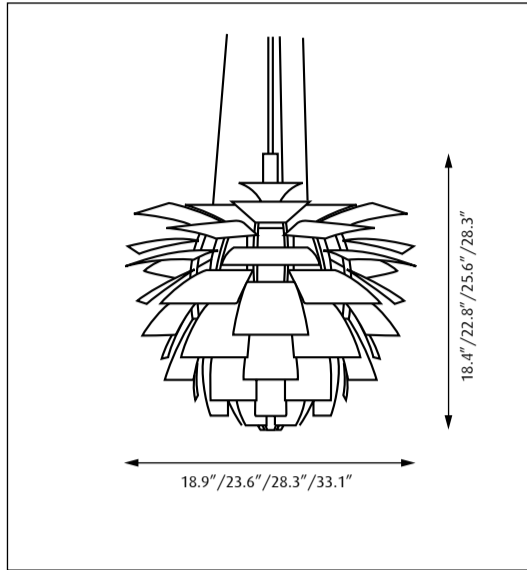

PH Artichoke

Design Poul Henningsen

17040-11

Light source	Voltage	Weight - Metal Frame	Weight - Glass Frame	Electric shock protection	Ingress protection
18.9": 1/200W/A-23/CL medium	120V	Max 20 Lbs	Max 24 Lbs	Cl. I	IP 20
23.6": 1/500W/PS-35/CL mogul	120V	Max 41 Lbs	Max 44 Lbs	Cl. I	IP 20
28.3": 1/500W/PS-35/CL mogul	120V	Max 44 Lbs	Max 55 Lbs	Cl. I	IP 20
33.1": 1/500W/PS-35/CL mogul	120V	Max 61 Lbs	Max 73 Lbs	Cl. I	IP 20

Minimum height

Artichoke Ø33.1"	A = 25.6"
Artichoke Ø28.3"	A = 28.3"
Artichoke Ø23.6"	A = 27.5"
Artichoke Ø18.9"	A = 17.7"

1

x3

- Green to Green (ground)
- White to White
- Black to Black

See further mounting instruction in the manual supplied with the canopy

	X
Dia: 23.6"	3.3"
Dia: 28.3"	
Dia: 33.1"	
Dia: 18.9"	1.7"