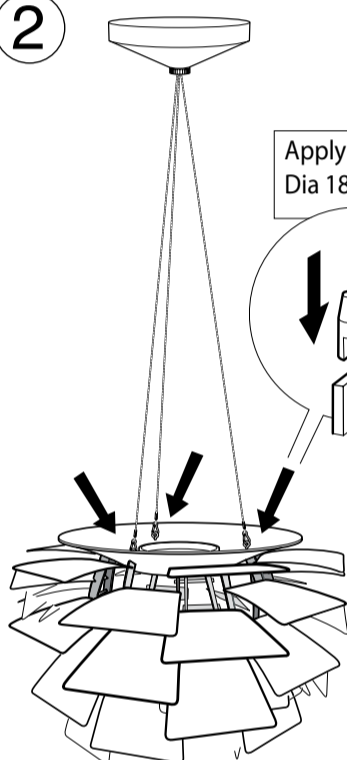

Minimum height

Artichoke Ø33.1"	A = 25.6"
Artichoke Ø28.3"	A = 28.3"
Artichoke Ø23.6"	A = 27.5"
Artichoke Ø18.9"	A = 17.7"

1

x3

- Green to Green (ground)
- White to White
- Black to Black

See further mounting instruction in the manual supplied with the canopy

Apply only to model Dia 18.9"

Lamp Replacement Labels

This Luminaire may have different light Source options.

The installer must ensure that the **Lamp Replacement Label** on the luminaire represents the appropriate light source and control gear.

During installation the installer must delete, with a permanent marker, the lamp wattages that do not apply.

2

Apply only to model Dia 18.9"

3

4

Use only light source in accordance to the lamp Replacement Label on the luminaire

	X
Dia: 23.6"	3.3"
Dia: 28.3"	
Dia: 33.1"	
Dia: 18.9"	1.7"