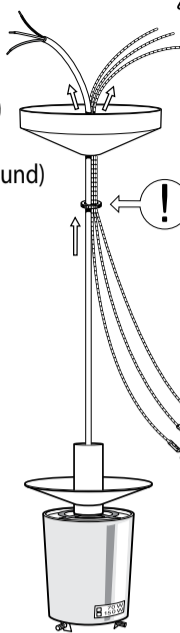

PH Artichoke

Design Poul Henningsen

17040-11

Light source	Voltage	Weight - Metal Frame	Weight - Glass Frame	Electric shock protection	Ingress protection
18.9": 1/200W/A-23/CL medium	120V	Max 20 Lbs	Max 24 Lbs	Cl. I	IP 20
23.6": 1/500W/PS-35/CL mogul	120V	Max 41 Lbs	Max 44 Lbs	Cl. I	IP 20
28.3": 1/500W/PS-35/CL mogul	120V	Max 44 Lbs	Max 55 Lbs	Cl. I	IP 20
33.1": 1/500W/PS-35/CL mogul	120V	Max 61 Lbs	Max 73 Lbs	Cl. I	IP 20

Minimum height

Artichoke Ø33.1"	A = 25.6"
Artichoke Ø28.3"	A = 28.3"
Artichoke Ø23.6"	A = 27.5"
Artichoke Ø18.9"	A = 17.7"

1

x3

- Green to Green (ground)
- White to White
- Black to Black

See further mounting instruction in the manual supplied with the canopy

Apply only to model Dia 18.9"

Lamp Replacement Labels

This Luminaire may have different light Source options.

The installer must ensure that the **Lamp Replacement Label** on the luminaire represents the appropriate light source and control gear.

	X
Dia: 23.6"	3.3"
Dia: 28.3"	
Dia: 33.1"	
Dia: 18.9"	1.7"