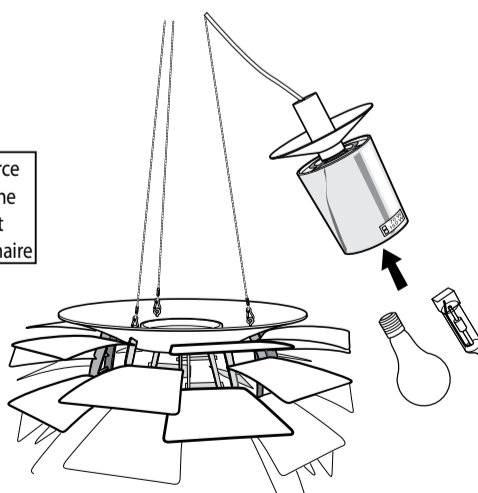

Warning: Scouring powder and similar substances will scratch surfaces.

All installation is subject to local code and jurisdiction. Consult a qualified electrician to ensure correct branch circuit conductor. The installer must ensure that the ceiling can support the luminaire's weight. The installer must if necessary reinforce the ceiling structure by adequate means.-

Apply only to model Dia 18.9"

Lamp Replacement Labels

This Luminaire may have different light Source options.

The installer must ensure that the **Lamp Replacement Label** on the luminaire represents the appropriate light source and control gear.

During installation the installer must delete, with a permanent marker, the lamp wattages that do not apply.

2

Apply only to model Dia 18.9"

3

4

Use only light source in accordance to the lamp Replacement Label on the luminaire

	X
Dia: 23.6"	3.3"
Dia: 28.3"	
Dia: 33.1"	
Dia: 18.9"	1.7"