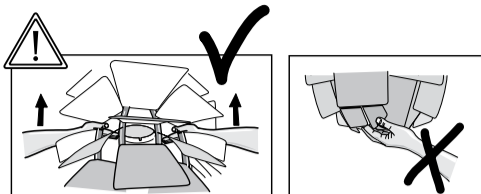

Minimum height

Artichoke Ø33.1"	A = 25.6"
Artichoke Ø28.3"	A = 28.3"
Artichoke Ø23.6"	A = 27.5"
Artichoke Ø18.9"	A = 17.7"

1

x3

- Green to Green (ground)
- White to White
- Black to Black

See further mounting instruction in the manual supplied with the canopy

Apply only to model Dia 18.9"

Lamp Replacement Labels

This Luminaire may have different light Source options.

The installer must ensure that the **Lamp Replacement Label** on the luminaire represents the appropriate light source and control gear.

During installation the installer must delete, with a permanent marker, the lamp wattages that do not apply.

2

Apply only to model Dia 18.9"

3

4

Use only light source in accordance to the lamp Replacement Label on the luminaire

	X
Dia: 23.6"	3.3"
Dia: 28.3"	
Dia: 33.1"	
Dia: 18.9"	1.7"