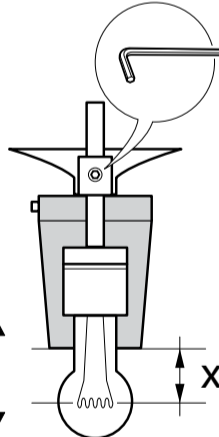

Minimum height

Artichoke Ø33.1"	A = 25.6"
Artichoke Ø28.3"	A = 28.3"
Artichoke Ø23.6"	A = 27.5"
Artichoke Ø18.9"	A = 17.7"

1

x3

- Green to Green (ground)
- White to White
- Black to Black

See further mounting instruction in the manual supplied with the canopy

Apply only to model Dia 18.9"

Lamp Replacement Labels

This Luminaire may have different light Source options.

The installer must ensure that the **Lamp Replacement Label** on the luminaire represents the appropriate light source and control gear.

During installation the installer must delete, with a permanent marker, the lamp wattages that do not apply.

2

Apply only to model Dia 18.9"

3

4

Use only light source in accordance to the lamp Replacement Label on the luminaire

	X
Dia: 23.6"	3.3"
Dia: 28.3"	
Dia: 33.1"	
Dia: 18.9"	1.7"