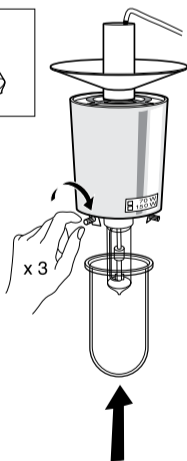

Minimum height

Artichoke Ø33.1"	A = 25.6"
Artichoke Ø28.3"	A = 28.3"
Artichoke Ø23.6"	A = 27.5"
Artichoke Ø18.9"	A = 17.7"

1

x3

- Green to Green (ground)
- White to White
- Black to Black

See further mounting instruction in the manual supplied with the canopy

Apply only to model Dia 18.9"

Lamp Replacement Labels

This Luminaire may have different light Source options.

The installer must ensure that the **Lamp Replacement Label** on the luminaire represents the appropriate light source and control gear.

During installation the installer must delete, with a permanent marker, the lamp wattages that do not apply.

2

Apply only to model Dia 18.9"

3

4

Use only light source in accordance to the lamp Replacement Label on the luminaire

	X
Dia: 23.6"	3.3"
Dia: 28.3"	
Dia: 33.1"	
Dia: 18.9"	1.7"