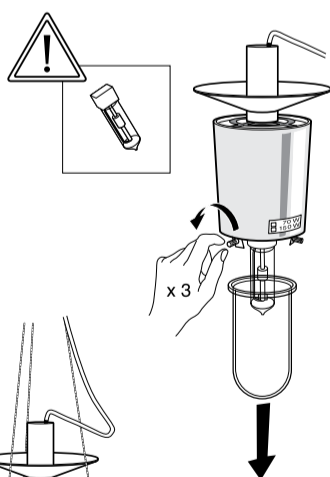

Apply only to model Dia 18.9"

Lamp Replacement Labels

This Luminaire may have different light Source options.

The installer must ensure that the **Lamp Replacement Label** on the luminaire represents the appropriate light source and control gear.

During installation the installer must delete, with a permanent marker, the lamp wattages that do not apply.

2

Apply only to model Dia 18.9"

3

4

Use only light source in accordance to the lamp Replacement Label on the luminaire

	X
Dia: 23.6"	3.3"
Dia: 28.3"	
Dia: 33.1"	
Dia: 18.9"	1.7"