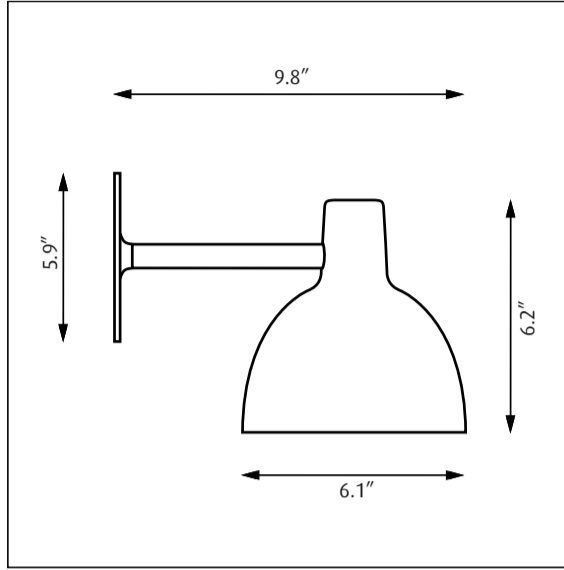

Toldbod 6.1"

Design Louis Poulsen A/S

32433-11

Light source	Voltage/frequency	Weight	Electric shock protection	Ingress protection	Impact protection
1/10W LED/G16.5/ candelabra 	120V	11 lbs	Cl. I	IP23	IK09

- Green to Green (ground)
- White to White
- Black to Black

x 3

-  3 mm

Use only light source in accordance to the lamp replacement label on the luminaire