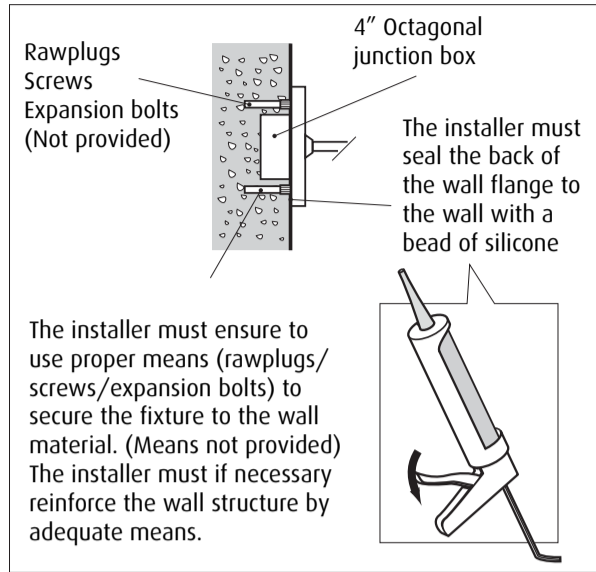

- 3 mm
- 6 mm

CONNECT WIRES TO JUNCTION BOX IN WALL

- Green to Green (ground)
- White to White
- Black to Black

x 3