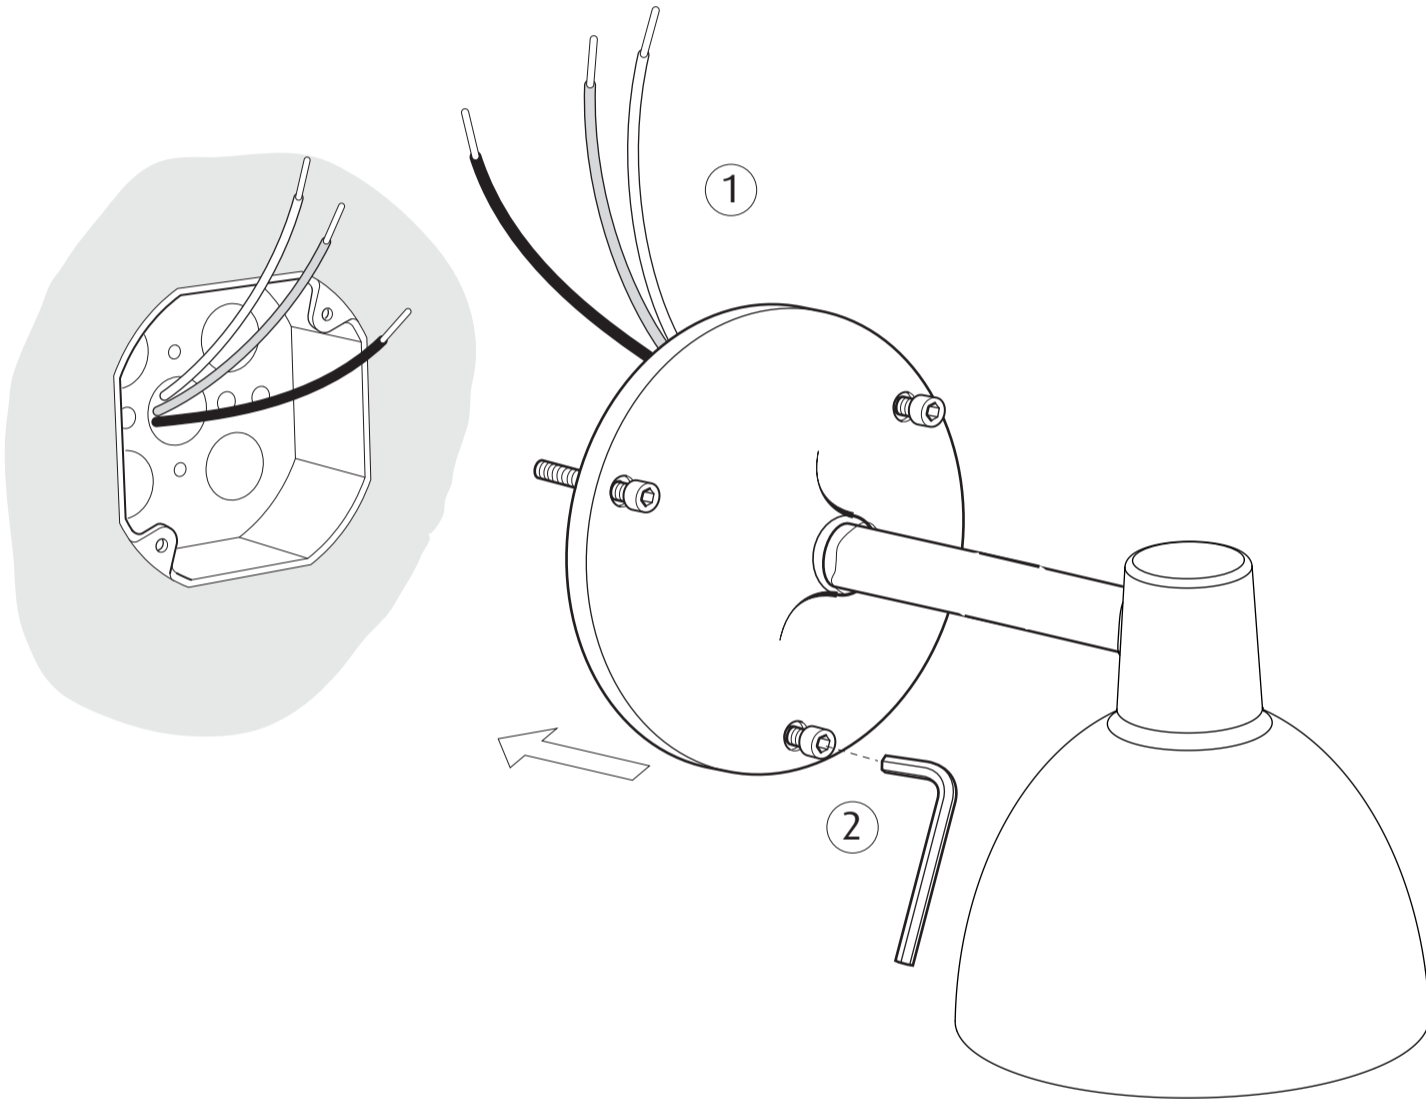

Warning: Scouring powder and similar substances will scratch surfaces.

All installation is subject to local code and jurisdiction. Consult a qualified electrician to ensure correct branch circuit conductor.

Louis Poulsen A/S disclaims any liability if a half mirror light bulb is used. This type of light source reflects the heat and may damage/melt parts of the fixture.

-  3 mm
-  6 mm

CONNECT WIRES TO JUNCTION BOX IN WALL

- Green to Green (ground)
- White to White
- Black to Black

x 3

-  3 mm

Use only light source in accordance to the lamp replacement label on the luminaire