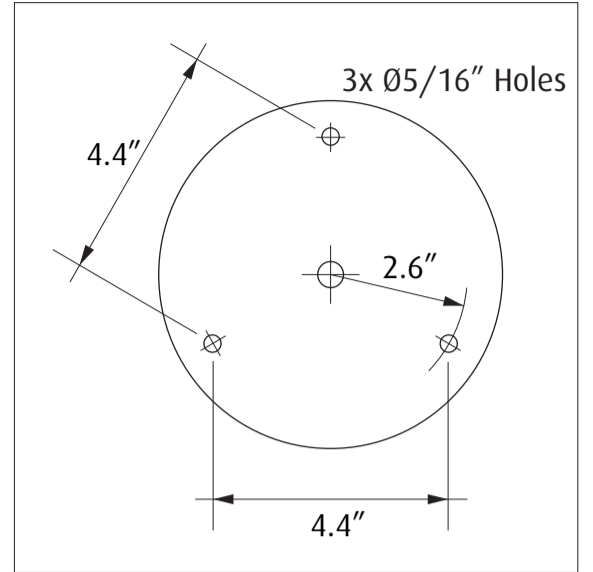

Louis Poulsen A/S disclaims any liability if a half mirror light bulb is used. This type of light source reflects the heat and may damage/melt parts of the fixture.

-  3 mm
-  6 mm

CONNECT WIRES TO JUNCTION BOX IN WALL

- Green to Green (ground)
- White to White
- Black to Black

x 3

-  3 mm

Use only light source in accordance to the lamp replacement label on the luminaire