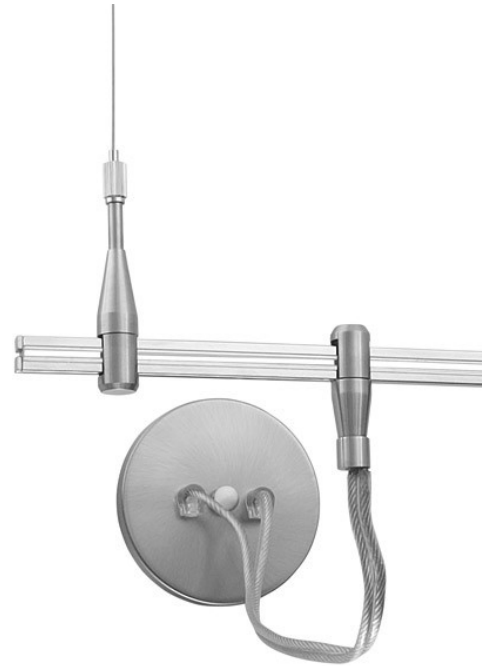

## PRODUCT FEATURES

### LAMPING

The center power feed can be used anywhere within the run and includes a removable 4" round canopy and 12' of field-cuttable softwire leads. Specify dual-feed when using a dual-feed transformer. Dual-feed canopy includes isolating connectors.

## ORDERING INFORMATION

700MOPCEN SHAPE OR SIZE

4" ROUND CENTER POWER FEED

FINISH

- R RAGED BRASS
- Z ANTIQUE BRONZE
- S SATIN NICKEL

700MOPCEN \_\_\_\_\_

JOB NAME \_\_\_\_\_

NOTES \_\_\_\_\_  
\_\_\_\_\_  
\_\_\_\_\_

SPECIFICATIONS

PRIMARY MATERIAL	
SHADE MATERIAL	
NET WEIGHT	2 lbs
HEIGHT	2.5in
WIDTH	0.7in
LENGTH	0.7in
WET LISTED	
DAMP LISTED	
DRY LISTED	
GENERAL LISTING	ETL Listed
INCLUDES	

LAMPING SPECIFICATIONS

	LED LAMP	INTEGRATED LED	NON LED	NO LAMP
DELIVERED LUMENS				
WATTS				
MAX WATTAGE PER BULB				
CCT				
CRI				
LED LIFETIME				
L70				
AVERAGE BULB HOURS				
FIELD SERVICEABLE LED				
LAMP BASE				
LAMP SHAPE				
LAMP INCLUDED?				
WARRANTY**			1 Year	