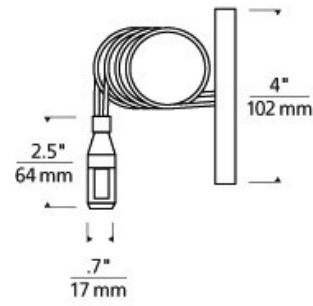

## ORDERING INFORMATION

700MOPCEN SHAPE OR SIZE

4" ROUND CENTER POWER FEED

FINISH

- R RAGED BRASS
- Z ANTIQUE BRONZE
- S SATIN NICKEL

700MOPCEN \_\_\_\_\_

JOB NAME \_\_\_\_\_

NOTES \_\_\_\_\_  
\_\_\_\_\_  
\_\_\_\_\_

SPECIFICATIONS

PRIMARY MATERIAL	
SHADE MATERIAL	
NET WEIGHT	2 lbs
HEIGHT	2.5in
WIDTH	0.7in
LENGTH	0.7in
WET LISTED	
DAMP LISTED	
DRY LISTED	
GENERAL LISTING	ETL Listed
INCLUDES	

LAMPING SPECIFICATIONS

	LED LAMP	INTEGRATED LED	NON LED	NO LAMP
DELIVERED LUMENS				
WATTS				
MAX WATTAGE PER BULB				
CCT				
CRI				
LED LIFETIME				
L70				
AVERAGE BULB HOURS				
FIELD SERVICEABLE LED				
LAMP BASE				
LAMP SHAPE				
LAMP INCLUDED?				
WARRANTY**			1 Year	