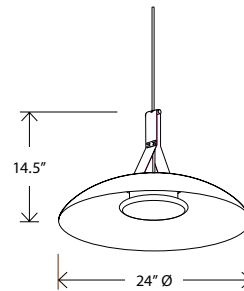

Volo
pendant

Dimensions: 24" Ø, 14.5"
 Product weight: 7 lb
 Light Source: integrated LED
 Light output: 2625 Lumens (source)
 Light color options: 2700 K, 3000 K, 3500 K, or 4000 K
 Color accuracy: 90+ CRI
 Power usage: 27 W
 Dimmable (see power options below)
 Low profile round canopy with SVT-3 Cable
 Canopy dimensions: 5" Ø, 0.3"
 See website for more canopy information
 Field adjustable drop length: 0'6" min - 8'0" max
 Canopy and cord color match the exterior shade finish
 Suitable for a sloped ceiling up to 45 degrees
 Wood grain will vary
 Specifications subject to change