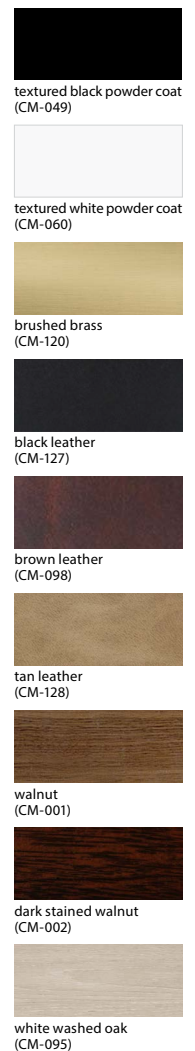

Volo
pendant

Dimensions: 24" Ø, 14.5"
 Product weight: 7 lb
 Light Source: integrated LED
 Light output: 2625 Lumens (source)
 Light color options: 2700 K, 3000 K, 3500 K, or 4000 K
 Color accuracy: 90+ CRI
 Power usage: 27 W
 Dimmable (see power options below)
 Low profile round canopy with SVT-3 Cable
 Canopy dimensions: 5" Ø, 0.3"
 See website for more canopy information
 Field adjustable drop length: 0'6" min - 8'0" max
 Canopy and cord color match the exterior shade finish
 Suitable for a sloped ceiling up to 45 degrees
 Wood grain will vary
 Specifications subject to change

MATERIAL & FINISH OPTIONS

Volo pendant part # 06-300-

Finish Options

noir - black shade exterior, brushed brass shade interior, brushed brass accents, black leather, dark stained walnut disc
blanc - white shade exterior, white shade interior, brushed brass accents, tan leather, white washed oak disc
cava - white shade exterior, brushed brass shade interior, brushed brass accents, brown leather, walnut disc
deux - black shade exterior, white shade interior, black accents, brown leather, walnut disc

Lamping*

2700 K LED
 3000 K LED
 3500 K LED
 4000 K LED

Power Option

120-277 V AC input voltage
 TRIAC, ELV & 0-10 dimming

The handcrafted Volo pendant is a celebration of natural materials. The solid hardwood, brass finish, leather, and aluminum showcase the purposeful design that went into each detail. The indirect LED light source emits light of beautiful quality.