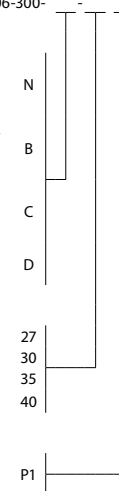

Volo
pendant

Dimensions: 24" Ø, 14.5"
 Product weight: 7 lb
 Light Source: integrated LED
 Light output: 2625 Lumens (source)
 Light color options: 2700 K, 3000 K, 3500 K, or 4000 K
 Color accuracy: 90+ CRI
 Power usage: 27 W
 Dimmable (see power options below)
 Low profile round canopy with SVT-3 Cable
 Canopy dimensions: 5" Ø, 0.3"
 See website for more canopy information
 Field adjustable drop length: 0'6" min - 8'0" max
 Canopy and cord color match the exterior shade finish
 Suitable for a sloped ceiling up to 45 degrees
 Wood grain will vary
 Specifications subject to change

MATERIAL & FINISH OPTIONS

Volo pendant part # 06-300-

Finish Options

noir - black shade exterior, brushed brass shade interior, brushed brass accents, black leather, dark stained walnut disc
blanc - white shade exterior, white shade interior, brushed brass accents, tan leather, white washed oak disc
cava - white shade exterior, brushed brass shade interior, brushed brass accents, brown leather, walnut disc
deux - black shade exterior, white shade interior, black accents, brown leather, walnut disc

Lamping*

2700 K LED
 3000 K LED
 3500 K LED
 4000 K LED

Power Option

120-277 V AC input voltage
 TRIAC, ELV & 0-10 dimming

The handcrafted Volo pendant is a celebration of natural materials. The solid hardwood, brass finish, leather, and aluminum showcase the purposeful design that went into each detail. The indirect LED light source emits light of beautiful quality.