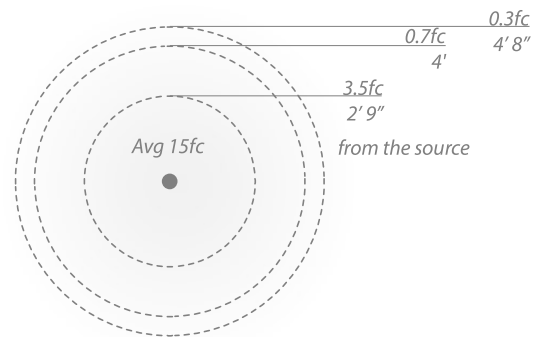

SPECIFICATIONS

- Input:** 15VAC (Colorscaping Smart Transformer is required)
Power: 12W / 18.5VA 12W / 18.5VA (Use VA value for sizing the transformer and calculate voltage drop.)
Brightness: White: 675
 Red: 230
 Green: 450
 Blue: 100
CRI: 85
Rated Life: 50,000 hours