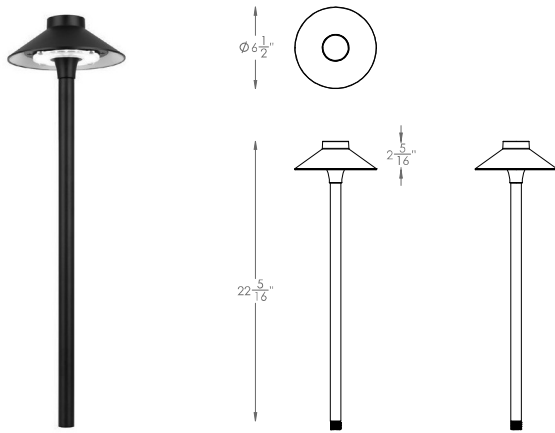

TIKI LED AREA LIGHT

6841

Fixture Type:

Catalog Number:

Project: _____

Location: _____

PRODUCT DESCRIPTION

Enjoy awe-inspiring wayfinding illumination. COLORSCAPING LED Path and Area Lights guide you safely around a flower garden, pool, driveway, or through backyard woods. From subtle tones to bold vivid hues, create multi-colored lighting effects to control sightlines and make your yard feel larger at night. Magical. Bedazzling.

SPECIFICATIONS

- Input:** 15VAC (Colorscaping Smart Transformer is required)
Power: 12W / 18.5VA 12W / 18.5VA (Use VA value for sizing the transformer and calculate voltage drop.)
Brightness: White: 675
 Red: 230
 Green: 450
 Blue: 100
CRI: 85
Rated Life: 50,000 hours

Surface Mount Flange/Stake

Includes three 7 inch threaded stainless steel stabilizing pins for ground mounting or surface mounts with four screws or over a junction box

5000-SCP-BZ
Bronze on Aluminum

Additional
Mounting Stake

9000-ST9-BK
Durable PVC stake

Guardian Mount

*Heavy duty stainless steel spike to position fixture.
Formed from a single piece of metal.*

9000-SP9-BZ
Stainless Steel

Magnetic Transformers

*Stainless Steel, 15V output, IP65 rated, UL 1838 listed
See transformer spec sheet for details and its accessories*