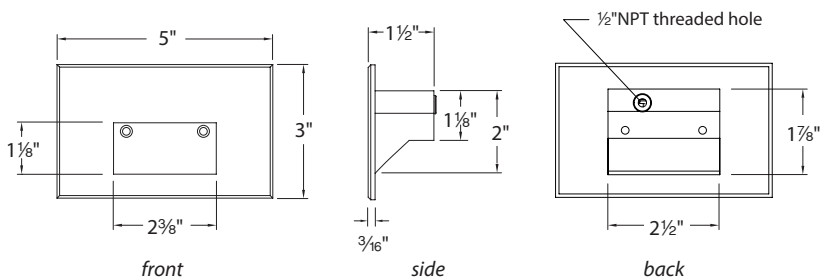

Fixture Type:

Catalog Number:

Project: _____

Location: _____

PRODUCT DESCRIPTION

Horizontal rectangle LEDme® Step Light. Designed for safety and style on stairways, patios, decks, balcony areas, walkways and building perimeters. Features an architectural design. Energy efficient for long-lasting indoor and outdoor lighting solutions. Creates an attractive, romantic impression at night.

FEATURES

- 316 marine grade cast stainless steel (SS) available
- Direct wiring, no driver needed
- Low profile, flush to wall aesthetics with no visible hardware
- Turtle friendly (AM, RD colors)
- 40,000 hour rated life
- Balanced lighting, free of shadows with minimum glare
- Up to 200 fixtures can be connected in parallel
- Replaceable LED module
- 5 year WAC Lighting product warranty

SPECIFICATIONS

Construction: Die-cast aluminum or 316 marine grade cast stainless steel

Power: Direct wiring, no remote driver needed. Input voltage: 120V or 277V AC 50/60Hz

Light Source: 3000K CCT Samsung HV-AC High Power LED, CRI: 85
Optional color lenses. Total power consumption of 3.9W

Mounting: Fits into 2" x 4" J-Box with minimum inside dimensions of 3"L x 2"W x 2"H

Includes bracket for J-Box mount. See next page for spacing recommendations

Dimming: Dim to 10% with electronic low voltage (ELV) dimmer
Approved dimmers: Lutron Skylark SELV-300P-WH and Leviton Vizia VPE04

Standards: IP66, UL & cUL Listed for wet locations

FIXTURE PERFORMANCE

Model #	Lm	Model #	Lm	Model #	Lm	Model #	Lm	Model #	Lm
WL-LED100-C-SS	45	WL-LED100-C-BK	31	WL-LED100-C-WT	68	WL-LED100-C-BN	31	WL-LED100-C-BZ	32
WL-LED100-AM-SS	28	WL-LED100-AM-BK	19	WL-LED100-AM-WT	38	WL-LED100-AM-BN	19	WL-LED100-AM-BZ	21
WL-LED100-RD-SS	3	WL-LED100-RD-BK	2	WL-LED100-RD-WT	4	WL-LED100-RD-BN	2	WL-LED100-RD-BZ	2
WL-LED100-BL-SS	5	WL-LED100-BL-BK	3	WL-LED100-BL-WT	8	WL-LED100-BL-BN	3	WL-LED100-BL-BZ	4
WL-LED100F-C-SS	37	WL-LED100F-C-BK	25	WL-LED100F-C-WT	58	WL-LED100F-C-BN	25	WL-LED100F-C-BZ	27
WL-LED100F-AM-SS	20	WL-LED100F-AM-BK	14	WL-LED100F-AM-WT	29	WL-LED100F-AM-BN	14	WL-LED100F-AM-BZ	15
WL-LED100F-RD-SS	2	WL-LED100F-RD-BK	1.5	WL-LED100F-RD-WT	3	WL-LED100F-RD-BN	1.5	WL-LED100F-RD-BZ	2
WL-LED100F-BL-SS	4	WL-LED100F-BL-BK	3	WL-LED100F-BL-WT	6	WL-LED100F-BL-BN	3	WL-LED100F-BL-BZ	3

ORDER NUMBER

Model #	Color	Finish
WL-LED100 120V	C White 3000K	SS Stainless Steel
WL-LED100F 277V	AM Amber 610nm	BK Black
	RD Red 640nm	WT White
	BL Blue 450nm	BN Brushed Nickel
		BZ Bronze