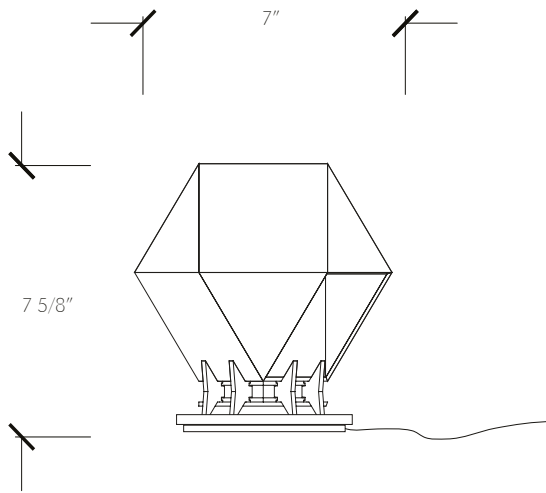

GABRIEL SCOTT

EST. 2012

WELLES Double Blown Glass Desk Lamp

*in Satin Brass
& Alabaster White*

An intricate design process in which colored glass is blown within a clear glass envelope, the WELLES double-blown glass diffuses a soft light filtered through its translucent facets. A polygonal shape with polished sharp edges, the WELLES is a glistening gem that cascades as a single pendant or as a body of staggering pendants.

SPECIFICATIONS

Standard Finishes:

Double Blown Glass: Alabaster White or Smoked Gray

Metal: Blackened Steel, Satin Nickel,
Satin Brass or Satin Copper

Specifications:

Dimensions: 7" D x 7 5/8" H

17.8 cm D x 19.3 cm H

65 mm

28 mm

Lamp:

• Shape	ST28
• Materials	Brass cap, glass
• Finish	Iron tinted
• Beam angle	360°
• Base	E14
• Weight	0.01 kg
• Working temperature	-5C to 40C
• Warm up time	Instant
• Warranty	3 years
• Input Voltage	220V-240V
• Glare control	We use up to 8 LED filaments in our lamps. This, together with a thicker phosphor coating, reduces and controls glare, resulting in an even, more comfortable light.