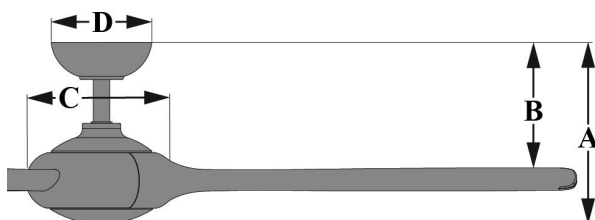

WIND RIVER

Elan 60" Indoor LED Ceiling Fan

Model: WR1760VO

Included Handheld
Remote Control

SPECIFICATIONS

Motor Type	DC Motor	Control Type	Full Function Remote Control
Motor Size (mm)	172 x 12	Reverse Type	Remote Control
Motor Finish	Vintage Oak	Mounting Type	Downrod
Fan Speeds	6	Weight	9.94 lbs

LIGHT KIT SPECIFICATIONS

Light Source	Integrated LED
Bulb Type	Dimmable LED
LED Temperature	3000K
Lens Material	Acrylic
Lens Finish	Frosted Opal
Lumens	1518

BLADE SPECIFICATIONS

Blade Sweep (inches)	60"
Number of Blades	3
Blade Material	Tung Wood
Blade Pitch	14°
Blade Finish	Vintage Oak

SHIPPING SPECIFICATIONS

Gross Weight	12.78 lbs
Box Size	31.50" x 14.37" x 13.66"
Cubic Feet	3.58 cu ft

WARRANTY AND SAFETY

Warranty	Limited Lifetime Warranty
ETL Certified	Dry Rated
Electrical Rating	120V, 60Hz