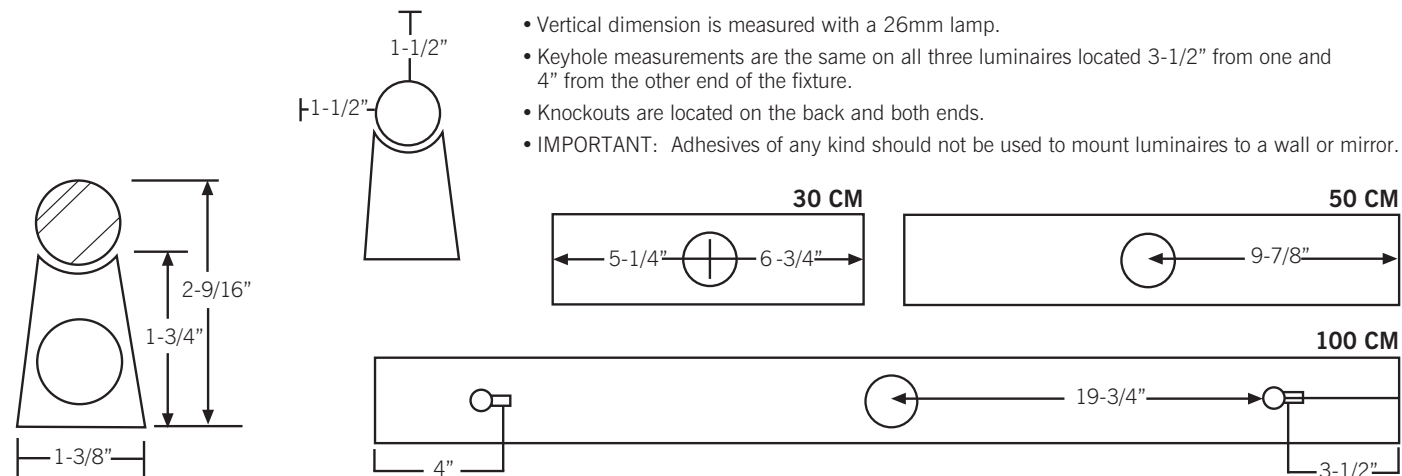

## LUMINAIRE ORDERING INFORMATION

*Alinea LED lamps sold separately (see ordering information below).*

Luminaire Cat. No.	Description	Color/Finish	(Add to Catalog No.)
30CM	30CM Alinea (11.8 inches)	BE - Black Powder Coat	SN - Satin Nickel
50CM	50CM Alinea (19.68 inches)	WE - White powder Coat	PN - Polished Nickel
100CM	100CM Alinea (39.37 inches)	SS - Brushed Silver	SC - Satin Chrome
		PC - Polished Chrome	

- Vertical dimension is measured with a 26mm lamp.
- Keyhole measurements are the same on all three luminaires located 3-1/2" from one and 4" from the other end of the fixture.
- Knockouts are located on the back and both ends.
- IMPORTANT: Adhesives of any kind should not be used to mount luminaires to a wall or mirror.