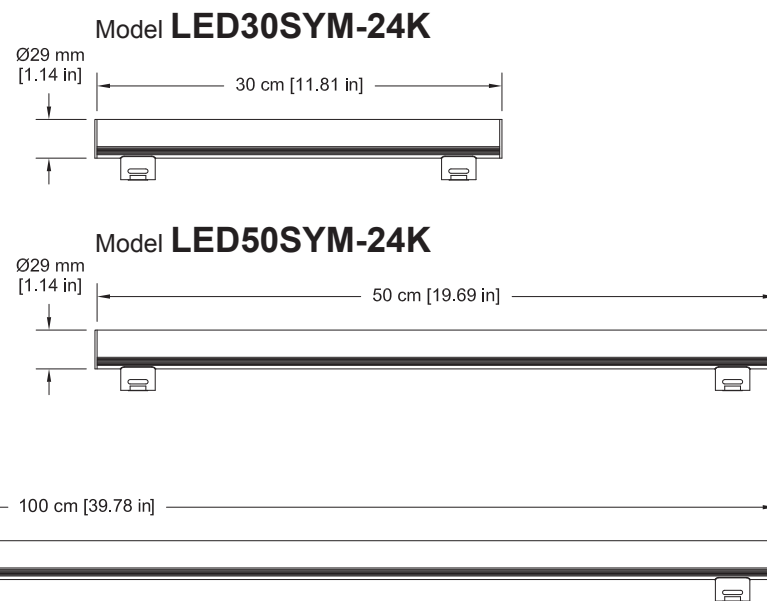

## LUMINAIRE ORDERING INFORMATION

*Alinea LED lamps sold separately (see ordering information below).*

Luminaire Cat. No.	Description	Color/Finish	(Add to Catalog No.)
30CM	30CM Alinea (11.8 inches)	BE - Black Powder Coat	SN - Satin Nickel
50CM	50CM Alinea (19.68 inches)	WE - White powder Coat	PN - Polished Nickel
100CM	100CM Alinea (39.37 inches)	SS - Brushed Silver	SC - Satin Chrome
		PC - Polished Chrome	

- Vertical dimension is measured with a 26mm lamp.
- Keyhole measurements are the same on all three luminaires located 3-1/2" from one and 4" from the other end of the fixture.
- Knockouts are located on the back and both ends.
- IMPORTANT: Adhesives of any kind should not be used to mount luminaires to a wall or mirror.

## LED ORDERING INFORMATION

*Alinea luminaires sold separately (see ordering information above).*

Model	Volts	Watts	Lumens	Color Temp	Base
LED30SYM-24K	110-140V	4W	225	2400K	S14s
LED50SYM-24K	110-140V	7W	465-475	2400K	S14s
LED100SYM-24K	110-140V	11W	670-680	2400K	S14s
LED100SYM-35K	110-140V	15W	750	3500K	S14s