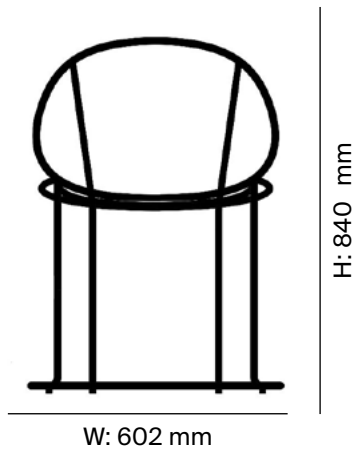

CARTAGENAS

Dining Chair

CARTAGENAS Dining Chair

Technical Specifications

Dimensions (mm)

Height: 840
Width: 602
Depth: 538
Seat height: 460

Packaging dimensions

(H x W x D) (mm)
650 x 650 x 650