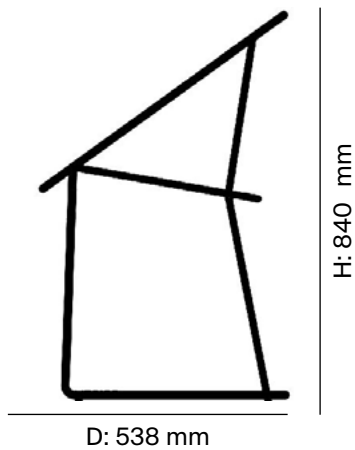

CARTAGENAS

Dining Chair

CARTAGENAS Dining Chair

Technical Specifications

Dimensions (mm)

Height: 840
Width: 602
Depth: 538
Seat height: 460

Packaging dimensions

(H x W x D) (mm)
650 x 650 x 650