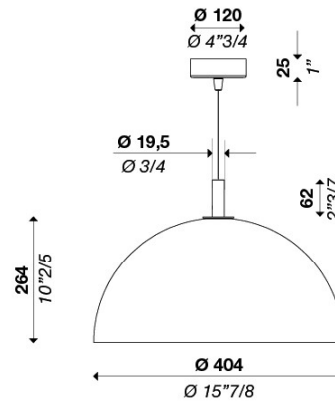

POP S400 ON-OFF 110V

year: 2018
code: 2540301A0LNW0
type: hanging lamp
application: indoor

Technical data	
Light source	bulb
Circuit structure	LED bulb
Light emission direction	direct
Power	1x MAX 20W E26
Source lumens	-
Source efficacy	-
Energy class	-
Delivered lumens	-
Secondary	-
Colour temperature	LED bulb
Colour rendering index	-
Safety class	I
Degree of protection	IP 20
Operating temperature	+10 °C / +40 °C
CE	●
UL	●
Packing	
Net weight	

Technical drawing
Size ref. image mm - inch

Structure						
Material	aluminium					
Finish	matte white					
Diffuser						
Material	-					
Finish	no diffuser					
Canopy						
Size	90 mm - 3' 1/2 inch					
Height	30 mm - 1' 1/8 inch					
Depth	-					
Ceiling mount	direct					
Electronics / Drivers						
Included	no					
Quantity	-					
Voltage	100-120V 60 Hz					
Control						
ON/OFF	PUSH	0-10V	1-10V	OUT PHASE	Bluetooth	DALI
Hanging cables						
Stainless steel cables standard length (custom available)	-					
Electric cable standard length (custom available)	2500 mm - 100"					
Warranty						
Duration	2 years					

POP S400 ON-OFF 110V

year: 2018

code: 2540301A0LNW0

type: hanging lamp

application: indoor

Available variants

Light type

LED bulb