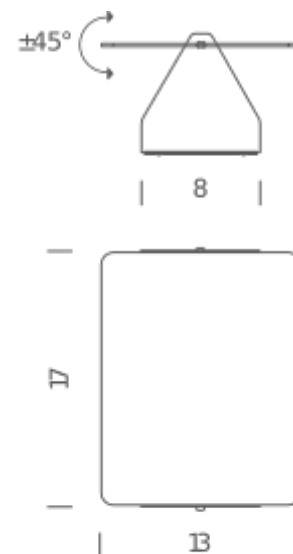

LED

LAMPING

Source	LED board
Total power	10W
Emission	indirect orientable
Switching	not dimmable
Tension	110/230V
Color temperature	3000K
Luminous flux	235lm (source luminous flux)
Typ CRI	85
Energy class	A+
Dimensions	17x13x8
Materials	aluminium
Notes	orientable. Cable length 1.1m
Net lamp weight	0,8 kg

Codes

AVP LWD 31	white/aluminium natural anodized
AVP LWN 31	white/black
AVP LWR 31	white/red
AVP LWG 31	white/yellow
AVP LWB 31	white/blue
AVP LWH 31	white/polished inox
AVP LWW31	white/white

PACKAGE

Package 01	Dimension: 15x24x10 cm / Gross weight: 0,9 kg

Certificazioni