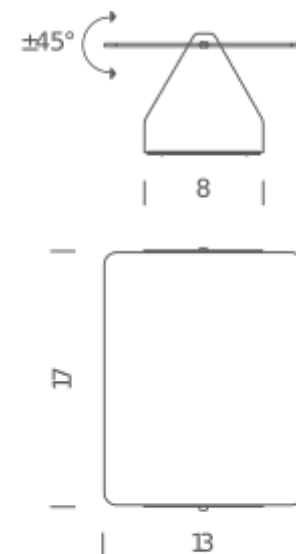

Indirect light output towards the wall and orientable flood beam.

R7S HALO

LAMPING

Source	R7s (75mm)
Total power	80W
Emission	indirect orientable
Switching	dimnable
Tension	230V
Dimensions	17x13x8
Materials	aluminium
Notes	orientable. Cable length 1.1m
Net lamp weight	0,8 kg

Codes

AVP HWD 31
AVP HWN 31
AVP HWH 31

Structure/Diffuser

white/aluminium natural anodized
white/black
white/polished inox

PACKAGE

Package 01 Dimension: 15x24x10 cm / Gross weight: 0,9 kg

Certificazioni

LED

LAMPING

Source	LED board
Total power	10W
Emission	indirect orientable
Switching	not dimmable
Tension	110/230V
Color temperature	3000K
Luminous flux	235lm (source luminous flux)
Typ CRI	85
Energy class	A+
Dimensions	17x13x8
Materials	aluminium
Notes	orientable. Cable length 1.1m
Net lamp weight	0,8 kg

Codes

AVP LWD 31	white/aluminium natural anodized
AVP LWN 31	white/black
AVP LWR 31	white/red
AVP LWG 31	white/yellow
AVP LWB 31	white/blue
AVP LWH 31	white/polished inox
AVP LWW31	white/white

PACKAGE

Package 01	Dimension: 15x24x10 cm / Gross weight: 0,9 kg
------------	---