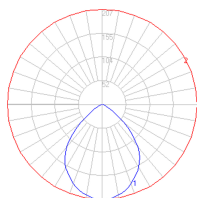

Packaging

2 Boxes

1 X 10.24 in x 7.48 in x 33.07 in / 3.99 lbs - 26 cm x 19 cm x 84 cm / 1.809 kg

1 X 4.33 in x 4.33 in x 4.33 in / .55 lbs - 11 cm x 11 cm x 11 cm / .25 kg

Light distribution

DIRECT

Red = Max Cd. Through Vertical plane

Blue = Max Cd. Through Horizontal plane

Luminaire weight

2.44 lbs / 1.11 kg

Warranty

5 year Limited warranty