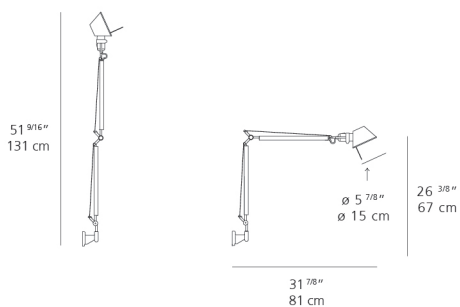

Packaging

2 Boxes

1 X 10.24 in x 7.48 in x 33.07 in / 3.99 lbs - 26 cm x 19 cm x 84 cm / 1.809 kg

1 X 4.33 in x 4.33 in x 4.33 in / .55 lbs - 11 cm x 11 cm x 11 cm / .25 kg

Light distribution

DIRECT

Red = Max Cd. Through Vertical plane

Blue = Max Cd. Through Horizontal plane

Luminaire weight

2.44 lbs / 1.11 kg

Warranty

5 year Limited warranty