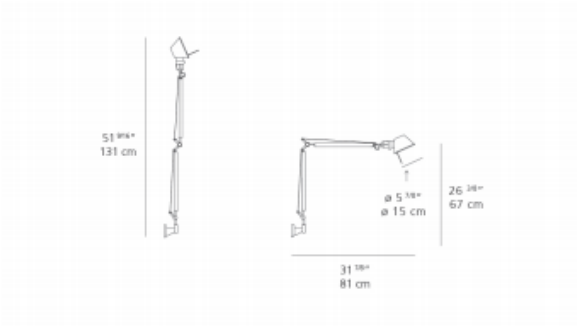

Dimensions

Light distribution

Red = Max Cd. Through Vertical plane
Blue = Max Cd. Through Horizontal plane

Packaging

2 Boxes

1 X 33.86 in x 10.63 in x 7.87 in / 3.09 lbs - 86 cm x 27 cm x 20 cm / 1.4 kg

1 X 7.09 in x 6.69 in x 7.09 in / 1.1 lbs - 18 cm x 17 cm x 18 cm / .5 kg