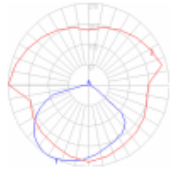

Dimensions

Light distribution

Red = Max Cd. Through Vertical plane
Blue = Max Cd. Through Horizontal plane

Packaging

2 Boxes

1 X 33.86 in x 10.63 in x 7.87 in / 3.09 lbs - 86 cm x 27 cm x 20 cm / 1.4 kg

1 X 7.09 in x 6.69 in x 7.09 in / 1.1 lbs - 18 cm x 17 cm x 18 cm / .5 kg